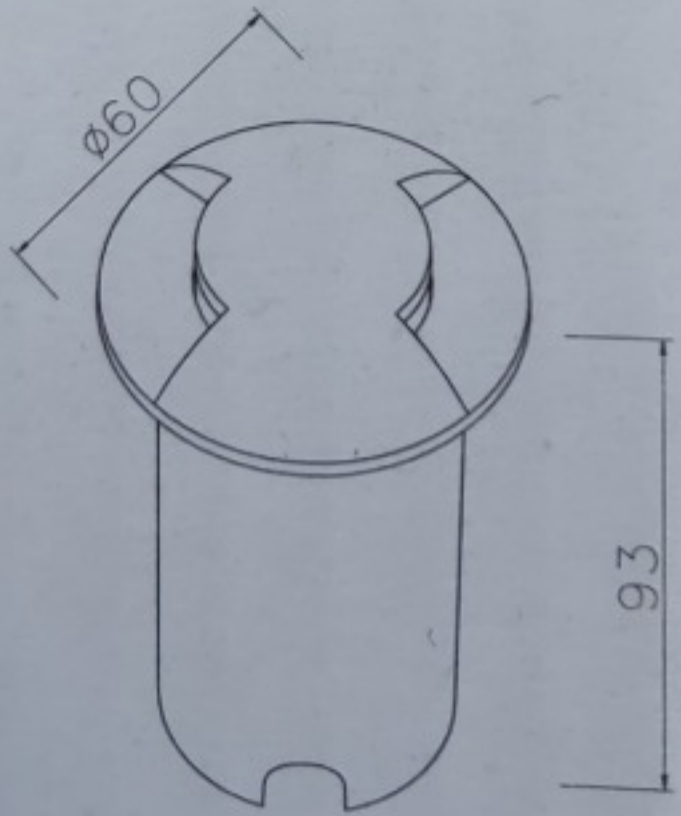

Input voltage:	DC 12V
Lumens:	10LM
Beam Angle:	90'D
Power:	1W
CRI:	>80
LED Color:	White 6400K
On/off:	15,000 times
Life span:	20,000 Hours
Material:	PC+AL
Body Color:	Black

RoHS

MADE IN CHINA