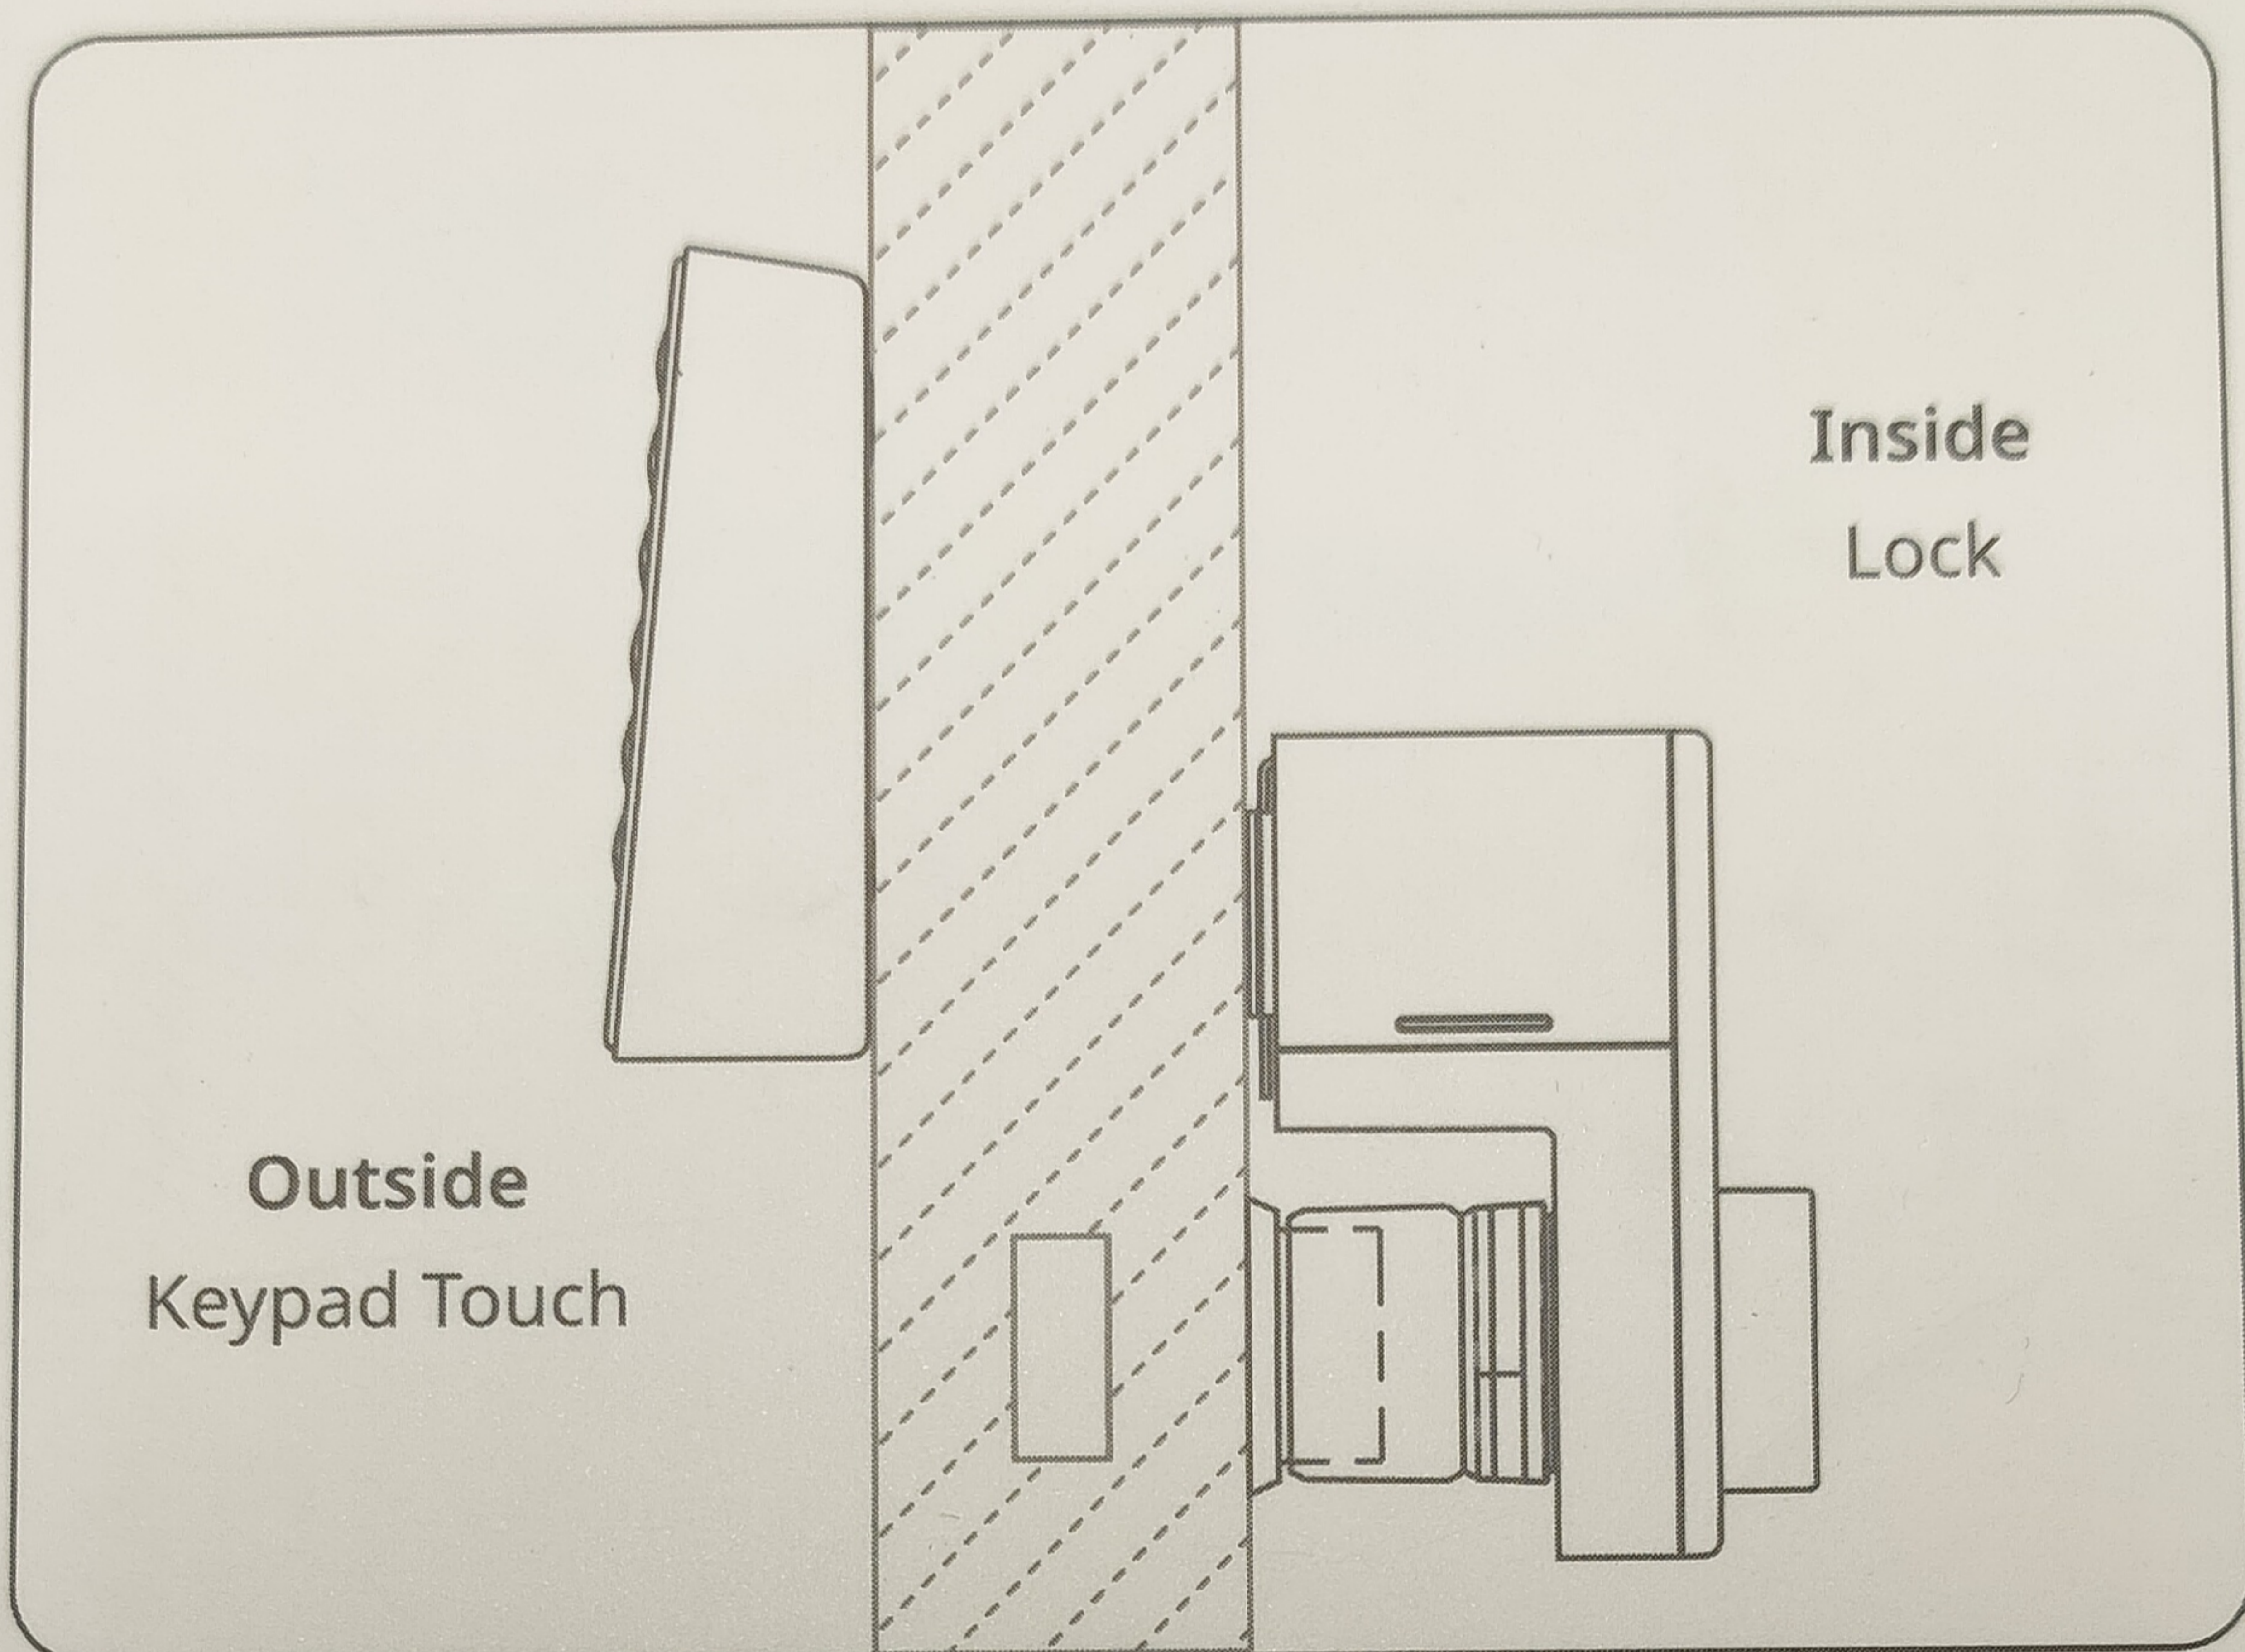

### Specifications

Size: 112 × 38 × 36 mm (4.4 × 1.5 × 1.4 in.)

Weight: 130 g (4.6 oz.) (with battery)

Battery: 2 CR123A batteries

Battery Life: Approx. 2 years

Usage Environment: Outdoor and Indoor

Network Connectivity: Bluetooth Low Energy