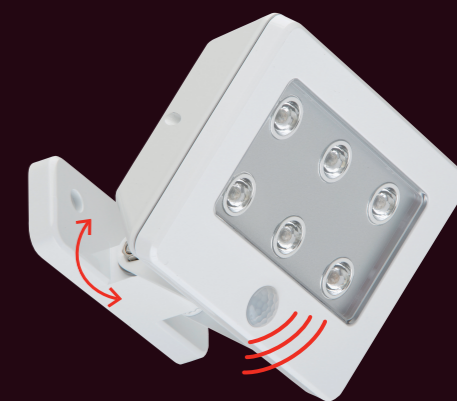

115x220x72mm

**BRILONER®**

LED

Incl. batteries  
42 lm

Daylight  
6500 K

Sensor

IP54

**BRILONER®**

Sensor

Detection  
zone 3m

Detection  
angle 80°-100°

Illumination  
time 45sec.

Automatic  
on / off

Incl. mounting  
material

IP54

**3** ✓  
JAHRE  
YEARS  
ANS  
ANNI  
AÑOS  
GARANTIE • WARRANTY  
GARANZIA • GARANTÍA