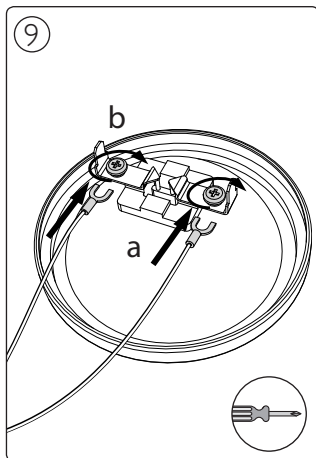

Incl.

Ø 70mm

Philips Lighting Contact Centre
Int. Business Reply Service
I.B.R.S. / C.C.R.I. Numéro 10461
5600 VB Eindhoven
Pays-Bas / The Netherlands

www.philips.com/homelighting
☎ +800 7445 4775

MRO 000 196P
Last update: 15/01/10