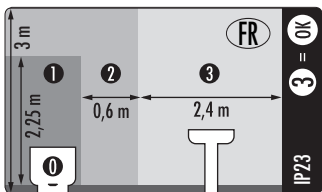

Incl.

Ø 70mm

Philips Lighting Contact Centre
Int. Business Reply Service
I.B.R.S. / C.C.R.I. Numéro 10461
5600 VB Eindhoven
Pays-Bas / The Netherlands

www.philips.com/homelighting
☎ +800 7445 4775

MRO 000 196P
Last update: 15/01/10