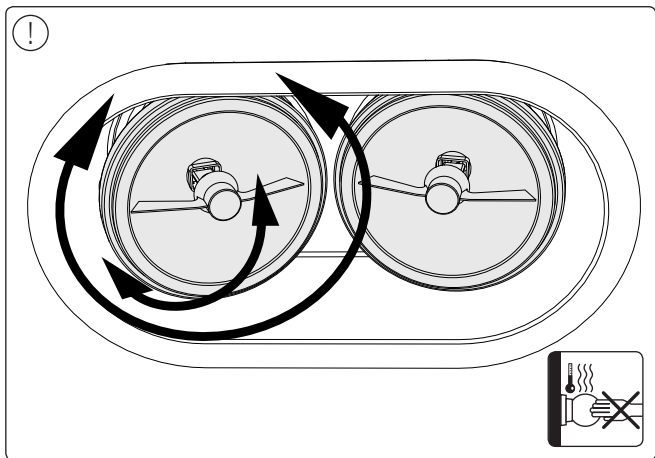

Incl.

Ø 70mm

Philips Lighting Contact Centre
Int. Business Reply Service
I.B.R.S. / C.C.R.I. Numéro 10461
5600 VB Eindhoven
Pays-Bas / The Netherlands

www.philips.com/homelighting
☎ +800 7445 4775

MRO 000 196P
Last update: 15/01/10