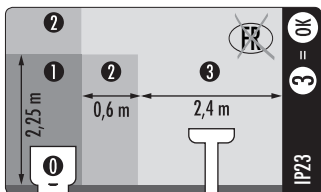

Incl.

Ø 70mm

Philips Lighting Contact Centre
Int. Business Reply Service
I.B.R.S. / C.C.R.I. Numéro 10461
5600 VB Eindhoven
Pays-Bas / The Netherlands

www.philips.com/homelighting
☎ +800 7445 4775

MRO 000 196P
Last update: 15/01/10