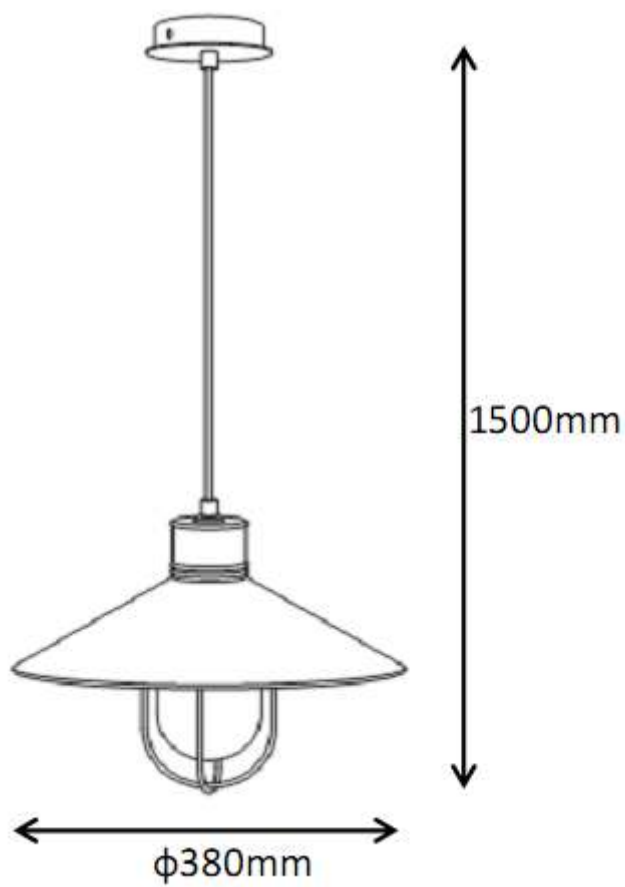

Line drawing of the item (with outline dimensions)

Item number: 31390/01/06

Installation drawing (the same as it in its instruction manual)

Technical details

materials used:	Steel+glass	
color:	06	Zinc
dimmable and how is the fixture dimmable:		
size:	Height:	150cm
	Length:	
	Width:	D38cm
	Net Weight:	1.7kgs
power requirements:	220-240V~50HZ	
bulb type and maximum Wattage:	E27	Max.60w
number of bulbs:	1XE27	
IP degree:	IP20	