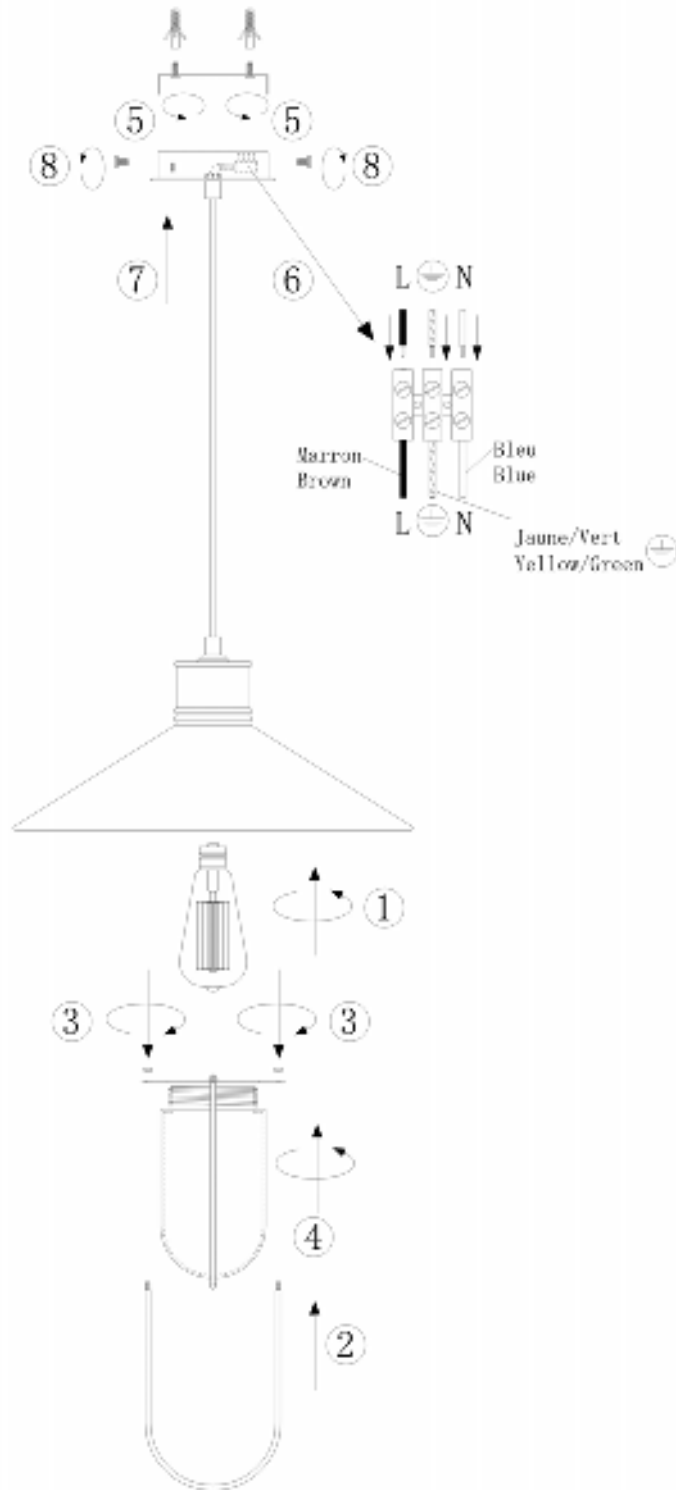

Line drawing of the item (with outline dimensions)

Item number: 31390/01/06

Installation drawing (the same as it in its instruction manual)

Technical details

materials used:	Steel+glass	
color:	06	Zinc
dimmable and how is the fixture dimmable:		
size:	Height:	150cm
	Length:	
	Width:	D38cm
	Net Weight:	1.7kgs
power requirements:	220-240V~50HZ	
bulb type and maximum Wattage:	E27	Max.60w
number of bulbs:	1XE27	
IP degree:	IP20	