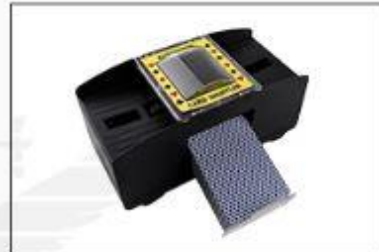

SHUFFLE QUICKLY

- Can play up to 2 decks of cards

SIMPLE OPERATION

- Continue to press the mid button until finishing shuffle

BATTERY POWERED

- Powered by four AA batteries
- wireless