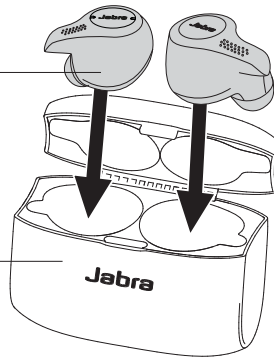

How to charge

5 hours battery

2 recharges on-the-go