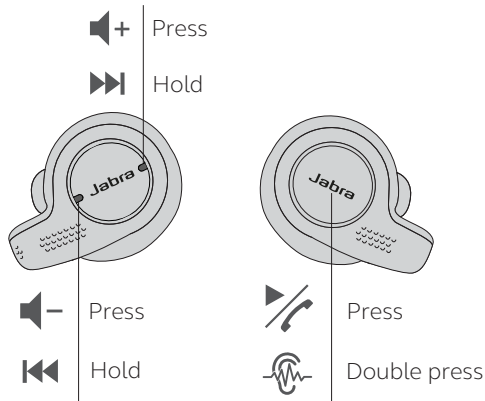

How to use

A fit that's snug and secure.
Secure-fitting design for enhanced in-ear stability