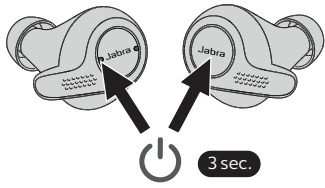

Music, the way you want to hear it.

Listen to your music your way. Personalize the sound with a customizable equalizer found in the Jabra Sound+ app.

Voice command made simple.

Jabra Elite Active 65t lets you instantly connect to Alexa**, Siri® or Google Assistant™, allowing you to quickly get the information you need – whether that be setting appointments, finding nearby events, or having messages read back to you. And with Bluetooth 5.0 you can seamlessly connect the Elite 65t to your smartphone.

Optimize your workouts.

Track fitness and performance with an integrated motion sensor

* Registration required with the Jabra Sound+ app

** Operating system dependent

At a glance:

Jabra Elite Active 65t

- **A fit that's snug and secure.** Secure-fitting design for enhanced in-ear stability
- **Built for active lifestyles.** IP56 rated with 2-year warranty against dust and sweat*
- **Power your performance.** Up to 5 hours battery, 15 hours with charging case
- **Proven connectivity.** True wireless stability to reduce call and music dropouts
- **Music, the way you want to hear it.** Personalize your music with customizable equalizer
- **Voice command made simple.** One-touch access to Amazon Alexa**, Siri®, and Google Assistant™
- **Optimize your workouts.** Track performance with an integrated motion sensor

*Registration required with the Jabra Sound+ app

**Operating System dependent

How to pair

Hold (3 secs) the button on the right earbud and the left button on the left earbud to power on, and then follow the voice instructions to pair to your phone.

How to charge

5 hours battery

2 recharges on-the-go

How to use

A fit that's snug and secure.
Secure-fitting design for enhanced in-ear stability

Built for active lifestyles.
IP56 rated with 2-year warranty against dust and sweat*