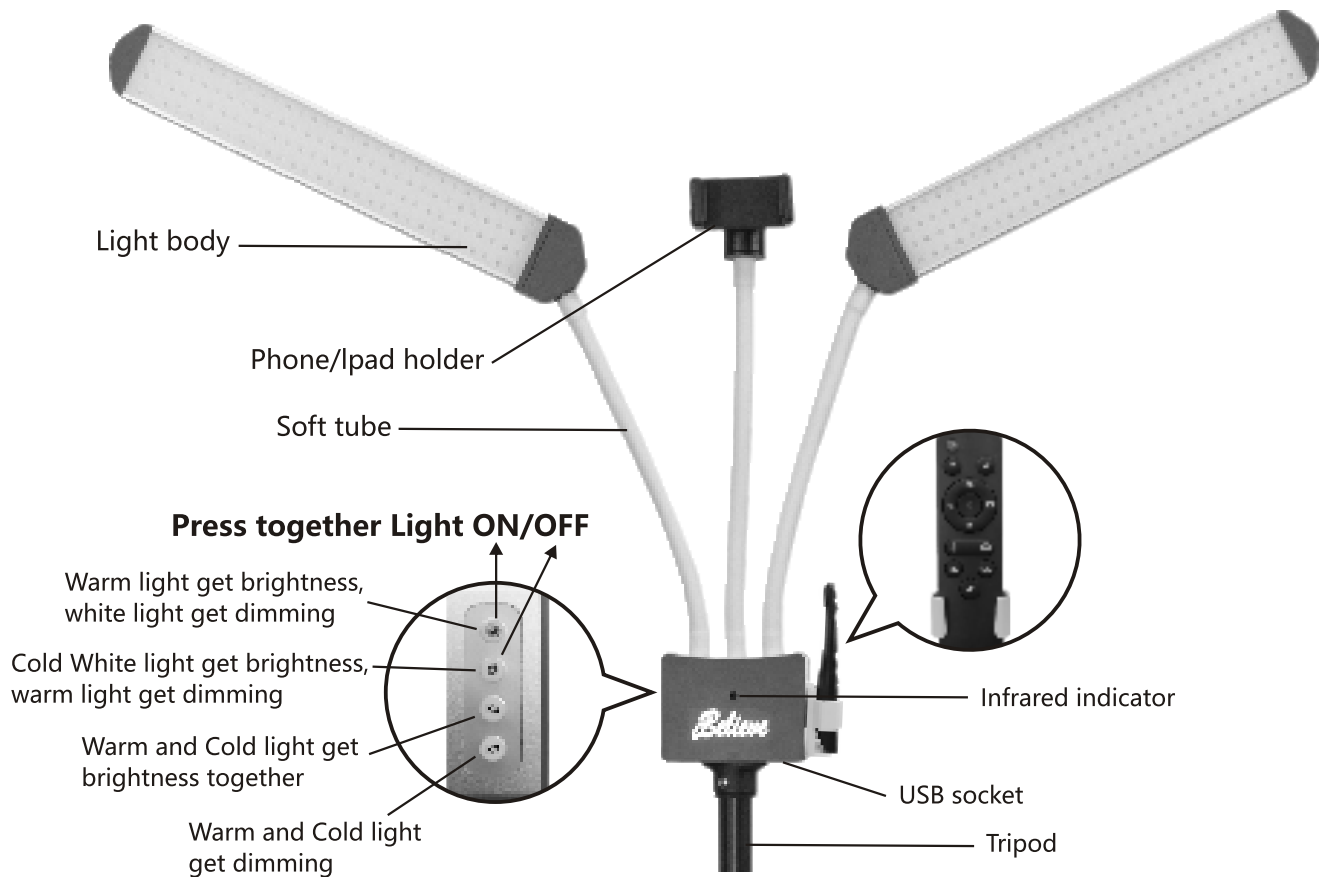

CI18 DUAL LED LIGHT

	Power ON/OFF
K+	Warm light get brightness,white light get dimming
K-	Cold White light get brightness,warm light get dimming
	Warm and Cold light get brightness together
	Warm and Cold light get dimming
Y	Warm light on ,Cold light off
W	Cold light on ,Warm light off
K	Warm and Cold light luminance 70%
M1	Press 5s Memory one type mode light
M2	Press 5s Memory one type mode light
M3	Press 5s Memory one type mode light
	Bluetooth
	Take photo

Product parameters

Input 12V
Input current 4A
Output Power 48W
USB 5V/2A

The adapter specification

Input voltage 100-240ACV
Output 12V
Output current 4A

please make sure the remote control facing the infrared indicator when operating remote control