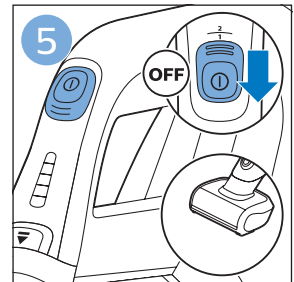

**PHILIPS**

SpeedPro  
Aqua

FC6729, FC6728

	3				12
	4				13
	4				14
	4				14
	5				15
	5				16
	6				17
	8				17
	9				18
	10				FC6729 18
 FC6729	10				19
	11				19
	11				

FC6729

A line drawing of the razor's head and handle. The handle is shown with a blue arrow pointing to the blade. The text 'CP0178/01' is written below the handle.

CP0178/01

A circular icon containing a blue silhouette of a person reading a book, representing the user manual.A square icon containing a black exclamation mark and a circular arrow, representing a warning or recycling symbol.