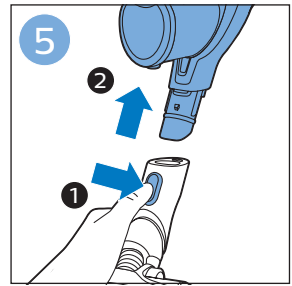

**PHILIPS**

SpeedPro  
Aqua

FC6729, FC6728

	3				12
	4				13
	4				14
	4				14
	5				15
	5				16
	6				17
	8				17
	9				18
	10				FC6729 18
 FC6729	10				19
	11				19
	11				

FC6729

A line drawing of the razor's head and handle. The handle is shown with a blue arrow pointing to the blade. The text 'CP0178/01' is written below the handle.

CP0178/01

A circular icon containing a blue silhouette of a person reading a book, representing the user manual.A square icon containing a black exclamation mark and a circular arrow, representing a warning or recycling symbol.