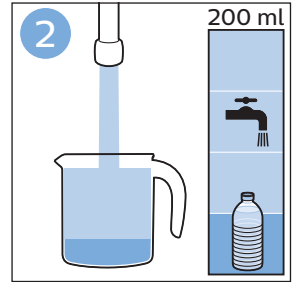

**PHILIPS**

SpeedPro  
Aqua

FC6729, FC6728

	3				12
	4				13
	4				14
	4				14
	5				15
	5				16
	6				17
	8				17
	9				18
	10				FC6729 18
 FC6729	10				19
	11				19
	11				

FC6729

A line drawing of the razor's head and handle. The handle is shown with a blue arrow pointing to the blade. The text 'CP0178/01' is written below the handle.

CP0178/01

A circular icon containing a blue silhouette of a person reading a book, representing the user manual.A square icon containing a black exclamation mark and a circular arrow, representing a warning or recycling symbol.