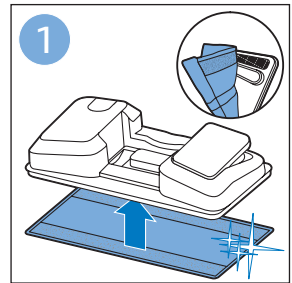

**PHILIPS**

SpeedPro  
Aqua

FC6729, FC6728

	3				12
	4				13
	4				14
	4				14
	5				15
	5				16
	6				17
	8				17
	9				18
	10				FC6729 18
 FC6729	10				19
	11				19
	11				

FC6729

A line drawing of the razor's head and handle. The handle is shown with a blue arrow pointing to the blade. The text 'CP0178/01' is written below the handle.

CP0178/01

A circular icon containing a blue silhouette of a person reading a book, representing the user manual.A square icon containing a black exclamation mark and a circular arrow, representing a warning or recycling symbol.