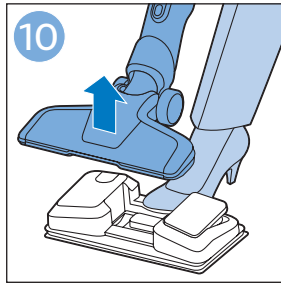

**PHILIPS**

SpeedPro  
Aqua

FC6729, FC6728

	3				12
	4				13
	4				14
	4				14
	5				15
	5				16
	6				17
	8				17
	9				18
	10				FC6729 18
 FC6729	10				19
	11				19
	11				

FC6729

A line drawing of the razor's head and handle. The handle is shown with a blue arrow pointing to the blade. The text 'CP0178/01' is written below the handle.

CP0178/01

A circular icon containing a blue silhouette of a person reading a book, representing the user manual.A square icon containing a black exclamation mark and a circular arrow, representing a warning or recycling symbol.