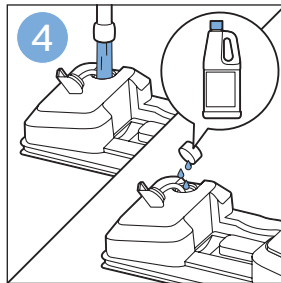

**PHILIPS**

SpeedPro  
Aqua

FC6729, FC6728

	3				12
	4				13
	4				14
	4				14
	5				15
	5				16
	6				17
	8				17
	9				18
	10				FC6729 18
 FC6729	10				19
	11				19
	11				

FC6729

A line drawing of the razor's head and handle. The handle is shown with a blue arrow pointing to the blade. The text 'CP0178/01' is written below the handle.

CP0178/01

A circular icon containing a blue silhouette of a person reading a book, representing the user manual.A square icon containing a black exclamation mark and a circular arrow, representing a warning or recycling symbol.