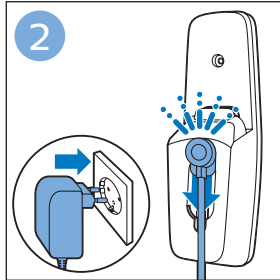

**PHILIPS**

SpeedPro  
Aqua

FC6729, FC6728

	3				12
	4				13
	4				14
	4				14
	5				15
	5				16
	6				17
	8				17
	9				18
	10				FC6729 18
 FC6729	10				19
	11				19
	11				

FC6729

A line drawing of the razor's head and handle. The handle is shown with a blue arrow pointing to the blade. The text 'CP0178/01' is written below the handle.

CP0178/01

A circular icon containing a blue silhouette of a person reading a book, representing the user manual.A square icon containing a black exclamation mark and a circular arrow, representing a warning or recycling symbol.