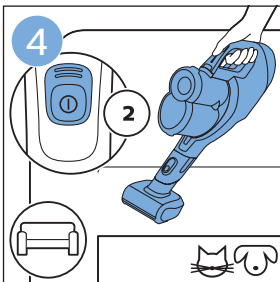

**PHILIPS**

SpeedPro  
Aqua

FC6729, FC6728

	3				12
	4				13
	4				14
	4				14
	5				15
	5				16
	6				17
	8				17
	9				18
	10				FC6729 18
 FC6729	10				19
	11				19
	11				

FC6729

A line drawing of the razor's head and handle. The handle is shown with a blue arrow pointing to the blade. The text 'CP0178/01' is written below the handle.

CP0178/01

A circular icon containing a blue silhouette of a person reading a book, representing the user manual.A square icon containing a black exclamation mark and a circular arrow, representing a warning or recycling symbol.