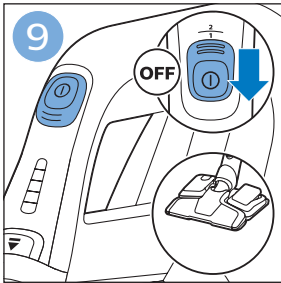

**PHILIPS**

SpeedPro  
Aqua

FC6729, FC6728

	3				12
	4				13
	4				14
	4				14
	5				15
	5				16
	6				17
	8				17
	9				18
	10				FC6729 18
 FC6729	10				19
	11				19
	11				

FC6729

A line drawing of the razor's head and handle. The handle is shown with a blue arrow pointing to the blade. The text 'CP0178/01' is written below the handle.

CP0178/01

A circular icon containing a blue silhouette of a person reading a book, representing the user manual.A square icon containing a black exclamation mark and a circular arrow, representing a warning or recycling symbol.