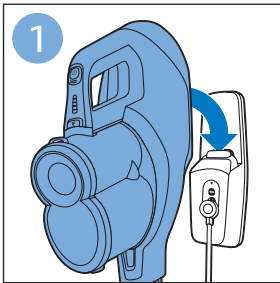

**PHILIPS**

SpeedPro  
Aqua

FC6729, FC6728

	3				12
	4				13
	4				14
	4				14
	5				15
	5				16
	6				17
	8				17
	9				18
	10				FC6729 18
 FC6729	10				19
	11				19
	11				

FC6729

A line drawing of the razor's head and handle. The handle is shown with a blue arrow pointing to the blade. The text 'CP0178/01' is written below the handle.

CP0178/01

A circular icon containing a blue silhouette of a person reading a book, representing the user manual.A square icon containing a black exclamation mark and a circular arrow, representing a warning or recycling symbol.