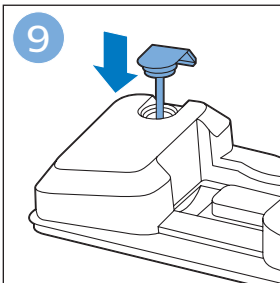

**PHILIPS**

SpeedPro  
Aqua

FC6729, FC6728

	3				12
	4				13
	4				14
	4				14
	5				15
	5				16
	6				17
	8				17
	9				18
	10				FC6729 18
 FC6729	10				19
	11				19
	11				

FC6729

A line drawing of the razor's head and handle. The handle is shown with a blue arrow pointing to the blade. The text 'CP0178/01' is written below the handle.

CP0178/01

A circular icon containing a blue silhouette of a person reading a book, representing the user manual.A square icon containing a black exclamation mark and a circular arrow, representing a warning or recycling symbol.