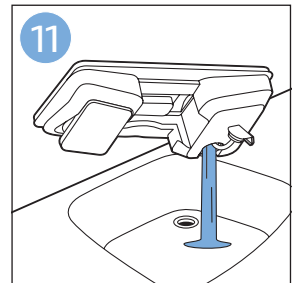

**PHILIPS**

SpeedPro  
Aqua

FC6729, FC6728

	3				12
	4				13
	4				14
	4				14
	5				15
	5				16
	6				17
	8				17
	9				18
	10				FC6729 18
 FC6729	10				19
	11				19
	11				

FC6729

A line drawing of the razor's head and handle. The handle is shown with a blue arrow pointing to the blade. The text 'CP0178/01' is written below the handle.

CP0178/01

A circular icon containing a blue silhouette of a person reading a book, representing the user manual.A square icon containing a black exclamation mark and a circular arrow, representing a warning or recycling symbol.