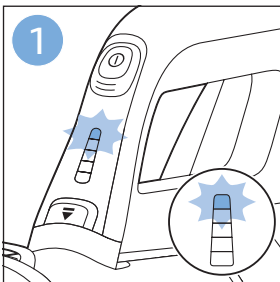

**PHILIPS**

SpeedPro  
Aqua

FC6729, FC6728

	3				12
	4				13
	4				14
	4				14
	5				15
	5				16
	6				17
	8				17
	9				18
	10				FC6729 18
 FC6729	10				19
	11				19
	11				

FC6729

A line drawing of the razor's head and handle. The handle is shown with a blue arrow pointing to the blade. The text 'CP0178/01' is written below the handle.

CP0178/01

A circular icon containing a blue silhouette of a person reading a book, representing the user manual.A square icon containing a black exclamation mark and a circular arrow, representing a warning or recycling symbol.