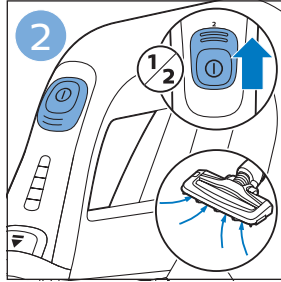

**PHILIPS**

SpeedPro  
Aqua

FC6729, FC6728

	3				12
	4				13
	4				14
	4				14
	5				15
	5				16
	6				17
	8				17
	9				18
	10				FC6729 18
 FC6729	10				19
	11				19
	11				

FC6729

A line drawing of the razor's head and handle. The handle is shown with a blue arrow pointing to the blade. The text 'CP0178/01' is written below the handle.

CP0178/01

A circular icon containing a blue silhouette of a person reading a book, representing the user manual.A square icon containing a black exclamation mark and a circular arrow, representing a warning or recycling symbol.