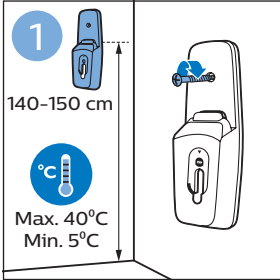

**PHILIPS**

SpeedPro  
Aqua

FC6729, FC6728

	3				12
	4				13
	4				14
	4				14
	5				15
	5				16
	6				17
	8				17
	9				18
	10				FC6729 18
 FC6729	10				19
	11				19
	11				

FC6729

A line drawing of the razor's head and handle. The handle is shown with a blue arrow pointing to the blade. The text 'CP0178/01' is written below the handle.

CP0178/01

A circular icon containing a blue silhouette of a person reading a book, representing the user manual.A square icon containing a black exclamation mark and a circular arrow, representing a warning or recycling symbol.