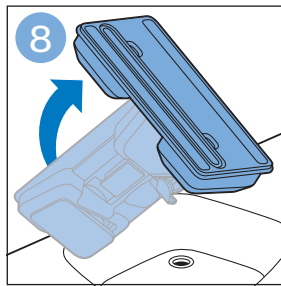

**PHILIPS**

SpeedPro  
Aqua

FC6729, FC6728

	3				12
	4				13
	4				14
	4				14
	5				15
	5				16
	6				17
	8				17
	9				18
	10				FC6729 18
 FC6729	10				19
	11				19
	11				

FC6729

A line drawing of the razor's head and handle. The handle is shown with a blue arrow pointing to the blade. The text 'CP0178/01' is written below the handle.

CP0178/01

A circular icon containing a blue silhouette of a person reading a book, representing the user manual.A square icon containing a black exclamation mark and a circular arrow, representing a warning or recycling symbol.