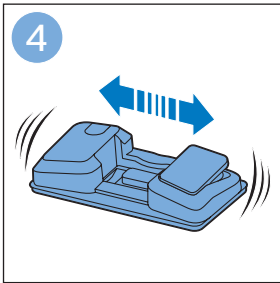

**PHILIPS**

SpeedPro  
Aqua

FC6729, FC6728

	3				12
	4				13
	4				14
	4				14
	5				15
	5				16
	6				17
	8				17
	9				18
	10				FC6729 18
 FC6729	10				19
	11				19
	11				

FC6729

A line drawing of the razor's head and handle. The handle is shown with a blue arrow pointing to the blade. The text 'CP0178/01' is written below the handle.

CP0178/01

A circular icon containing a blue silhouette of a person reading a book, representing the user manual.A square icon containing a black exclamation mark and a circular arrow, representing a warning or recycling symbol.