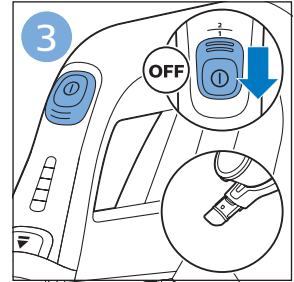

**PHILIPS**

SpeedPro  
Aqua

FC6729, FC6728

	3				12
	4				13
	4				14
	4				14
	5				15
	5				16
	6				17
	8				17
	9				18
	10				FC6729 18
 FC6729	10				19
	11				19
	11				

FC6729

A line drawing of the razor's head and handle. The handle is shown with a blue arrow pointing to the blade. The text 'CP0178/01' is written below the handle.

CP0178/01

A circular icon containing a blue silhouette of a person reading a book, representing the user manual.A square icon containing a black exclamation mark and a circular arrow, representing a warning or recycling symbol.