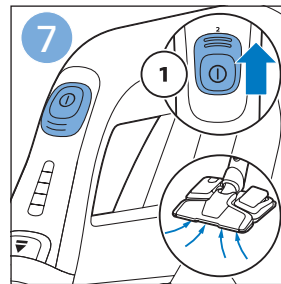

**PHILIPS**

SpeedPro  
Aqua

FC6729, FC6728

	3				12
	4				13
	4				14
	4				14
	5				15
	5				16
	6				17
	8				17
	9				18
	10				FC6729 18
 FC6729	10				19
	11				19
	11				

FC6729

A line drawing of the razor's head and handle. The handle is shown with a blue arrow pointing to the blade. The text 'CP0178/01' is written below the handle.

CP0178/01

A circular icon containing a blue silhouette of a person reading a book, representing the user manual.A square icon containing a black exclamation mark and a circular arrow, representing a warning or recycling symbol.