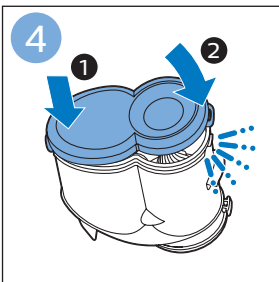

**PHILIPS**

SpeedPro  
Aqua

FC6729, FC6728

	3				12
	4				13
	4				14
	4				14
	5				15
	5				16
	6				17
	8				17
	9				18
	10				FC6729 18
 FC6729	10				19
	11				19
	11				

FC6729

A line drawing of the razor's head and handle. The handle is shown with a blue arrow pointing to the blade. The text 'CP0178/01' is written below the handle.

CP0178/01

A circular icon containing a blue silhouette of a person reading a book, representing the user manual.A square icon containing a black exclamation mark and a circular arrow, representing a warning or recycling symbol.