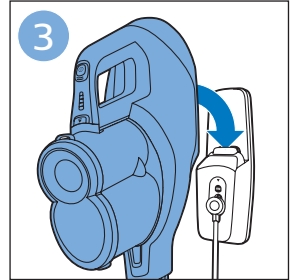

**PHILIPS**

SpeedPro  
Aqua

FC6729, FC6728

	3				12
	4				13
	4				14
	4				14
	5				15
	5				16
	6				17
	8				17
	9				18
	10				FC6729 18
 FC6729	10				19
	11				19
	11				

FC6729

A line drawing of the razor's head and handle. The handle is shown with a blue arrow pointing to the blade. The text 'CP0178/01' is written below the handle.

CP0178/01

A circular icon containing a blue silhouette of a person reading a book, representing the user manual.A square icon containing a black exclamation mark and a circular arrow, representing a warning or recycling symbol.