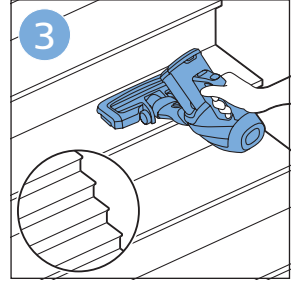

**PHILIPS**

SpeedPro  
Aqua

FC6729, FC6728

	3				12
	4				13
	4				14
	4				14
	5				15
	5				16
	6				17
	8				17
	9				18
	10				FC6729 18
 FC6729	10				19
	11				19
	11				

FC6729

A line drawing of the razor's head and handle. The handle is shown with a blue arrow pointing to the blade. The text 'CP0178/01' is written below the handle.

CP0178/01

A circular icon containing a blue silhouette of a person reading a book, representing the user manual.A square icon containing a black exclamation mark and a circular arrow, representing a warning or recycling symbol.