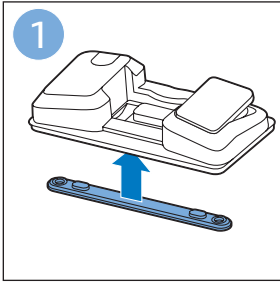

**PHILIPS**

SpeedPro  
Aqua

FC6729, FC6728

	3				12
	4				13
	4				14
	4				14
	5				15
	5				16
	6				17
	8				17
	9				18
	10				FC6729 18
 FC6729	10				19
	11				19
	11				

FC6729

A line drawing of the razor's head and handle. The handle is shown with a blue arrow pointing to the blade. The text 'CP0178/01' is written below the handle.

CP0178/01

A circular icon containing a blue silhouette of a person reading a book, representing the user manual.A square icon containing a black exclamation mark and a circular arrow, representing a warning or recycling symbol.