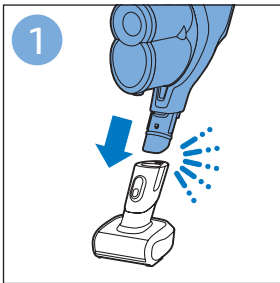

**PHILIPS**

SpeedPro  
Aqua

FC6729, FC6728

	3				12
	4				13
	4				14
	4				14
	5				15
	5				16
	6				17
	8				17
	9				18
	10				FC6729 18
 FC6729	10				19
	11				19
	11				

FC6729

A line drawing of the razor's head and handle. The handle is shown with a blue arrow pointing to the blade. The text 'CP0178/01' is written below the handle.

CP0178/01

A circular icon containing a blue silhouette of a person reading a book, representing the user manual.A square icon containing a black exclamation mark and a circular arrow, representing a warning or recycling symbol.