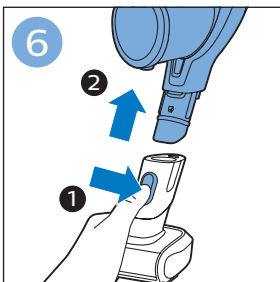

**PHILIPS**

SpeedPro  
Aqua

FC6729, FC6728

	3				12
	4				13
	4				14
	4				14
	5				15
	5				16
	6				17
	8				17
	9				18
	10				FC6729 18
 FC6729	10				19
	11				19
	11				

FC6729

A line drawing of the razor's head and handle. The handle is shown with a blue arrow pointing to the blade. The text 'CP0178/01' is written below the handle.

CP0178/01

A circular icon containing a blue silhouette of a person reading a book, representing the user manual.A square icon containing a black exclamation mark and a circular arrow, representing a warning or recycling symbol.