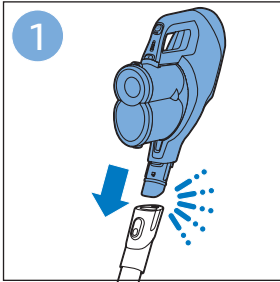

**PHILIPS**

SpeedPro  
Aqua

FC6729, FC6728

	3				12
	4				13
	4				14
	4				14
	5				15
	5				16
	6				17
	8				17
	9				18
	10				FC6729 18
 FC6729	10				19
	11				19
	11				

FC6729

A line drawing of the razor's head and handle. The handle is shown with a blue arrow pointing to the blade. The text 'CP0178/01' is written below the handle.

CP0178/01

A circular icon containing a blue silhouette of a person reading a book, representing the user manual.A square icon containing a black exclamation mark and a circular arrow, representing a warning or recycling symbol.