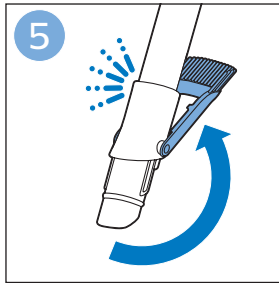

**PHILIPS**

SpeedPro  
Aqua

FC6729, FC6728

	3				12
	4				13
	4				14
	4				14
	5				15
	5				16
	6				17
	8				17
	9				18
	10				FC6729 18
 FC6729	10				19
	11				19
	11				

FC6729

A line drawing of the razor's head and handle. The handle is shown with a blue arrow pointing to the blade. The text 'CP0178/01' is written below the handle.

CP0178/01

A circular icon containing a blue silhouette of a person reading a book, representing the user manual.A square icon containing a black exclamation mark and a circular arrow, representing a warning or recycling symbol.