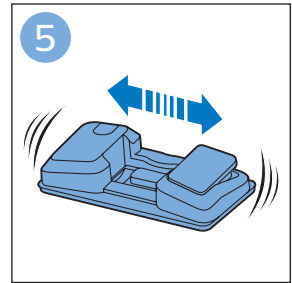

**PHILIPS**

SpeedPro  
Aqua

FC6729, FC6728

	3				12
	4				13
	4				14
	4				14
	5				15
	5				16
	6				17
	8				17
	9				18
	10				FC6729 18
 FC6729	10				19
	11				19
	11				

FC6729

A line drawing of the razor's head and handle. The handle is shown with a blue arrow pointing to the blade. The text 'CP0178/01' is written below the handle.

CP0178/01

A circular icon containing a blue silhouette of a person reading a book, representing the user manual.A square icon containing a black exclamation mark and a circular arrow, representing a warning or recycling symbol.