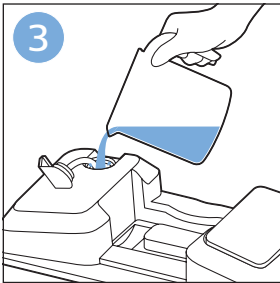

**PHILIPS**

SpeedPro  
Aqua

FC6729, FC6728

	3				12
	4				13
	4				14
	4				14
	5				15
	5				16
	6				17
	8				17
	9				18
	10				FC6729 18
 FC6729	10				19
	11				19
	11				

FC6729

A line drawing of the razor's head and handle. The handle is shown with a blue arrow pointing to the blade. The text 'CP0178/01' is written below the handle.

CP0178/01

A circular icon containing a blue silhouette of a person reading a book, representing the user manual.A square icon containing a black exclamation mark and a circular arrow, representing a warning or recycling symbol.