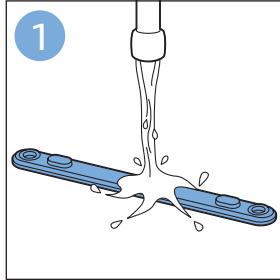

**PHILIPS**

SpeedPro  
Aqua

FC6729, FC6728

	3				12
	4				13
	4				14
	4				14
	5				15
	5				16
	6				17
	8				17
	9				18
	10				FC6729 18
 FC6729	10				19
	11				19
	11				

FC6729

A line drawing of the razor's head and handle. The handle is shown with a blue arrow pointing to the blade. The text 'CP0178/01' is written below the handle.

CP0178/01

A circular icon containing a blue silhouette of a person reading a book, representing the user manual.A square icon containing a black exclamation mark and a circular arrow, representing a warning or recycling symbol.