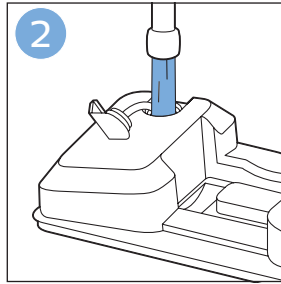

**PHILIPS**

SpeedPro  
Aqua

FC6729, FC6728

	3				12
	4				13
	4				14
	4				14
	5				15
	5				16
	6				17
	8				17
	9				18
	10				FC6729 18
 FC6729	10				19
	11				19
	11				

FC6729

A line drawing of the razor's head and handle. The handle is shown with a blue arrow pointing to the blade. The text 'CP0178/01' is written below the handle.

CP0178/01

A circular icon containing a blue silhouette of a person reading a book, representing the user manual.A square icon containing a black exclamation mark and a circular arrow, representing a warning or recycling symbol.