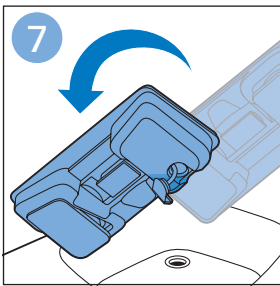

**PHILIPS**

SpeedPro  
Aqua

FC6729, FC6728

	3				12
	4				13
	4				14
	4				14
	5				15
	5				16
	6				17
	8				17
	9				18
	10				FC6729 18
 FC6729	10				19
	11				19
	11				

FC6729

A line drawing of the razor's head and handle. The handle is shown with a blue arrow pointing to the blade. The text 'CP0178/01' is written below the handle.

CP0178/01

A circular icon containing a blue silhouette of a person reading a book, representing the user manual.A square icon containing a black exclamation mark and a circular arrow, representing a warning or recycling symbol.