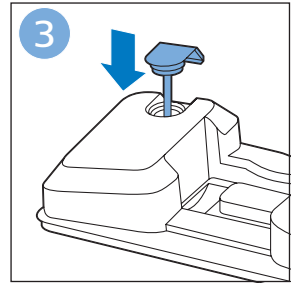

**PHILIPS**

SpeedPro  
Aqua

FC6729, FC6728

	3				12
	4				13
	4				14
	4				14
	5				15
	5				16
	6				17
	8				17
	9				18
	10				FC6729 18
 FC6729	10				19
	11				19
	11				

FC6729

A line drawing of the razor's head and handle. The handle is shown with a blue arrow pointing to the blade. The text 'CP0178/01' is written below the handle.

CP0178/01

A circular icon containing a blue silhouette of a person reading a book, representing the user manual.A square icon containing a black exclamation mark and a circular arrow, representing a warning or recycling symbol.