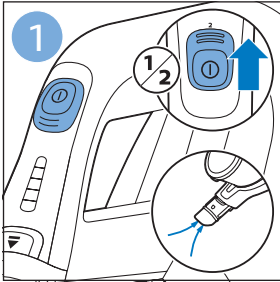

**PHILIPS**

SpeedPro  
Aqua

FC6729, FC6728

	3				12
	4				13
	4				14
	4				14
	5				15
	5				16
	6				17
	8				17
	9				18
	10				FC6729 18
 FC6729	10				19
	11				19
	11				

FC6729

A line drawing of the razor's head and handle. The handle is shown with a blue arrow pointing to the blade. The text 'CP0178/01' is written below the handle.

CP0178/01

A circular icon containing a blue silhouette of a person reading a book, representing the user manual.A square icon containing a black exclamation mark and a circular arrow, representing a warning or recycling symbol.