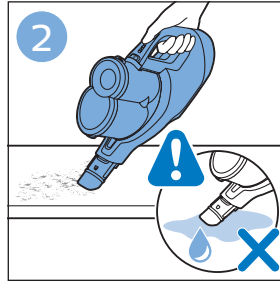

**PHILIPS**

SpeedPro  
Aqua

FC6729, FC6728

	3				12
	4				13
	4				14
	4				14
	5				15
	5				16
	6				17
	8				17
	9				18
	10				FC6729 18
 FC6729	10				19
	11				19
	11				

FC6729

A line drawing of the razor's head and handle. The handle is shown with a blue arrow pointing to the blade. The text 'CP0178/01' is written below the handle.

CP0178/01

A circular icon containing a blue silhouette of a person reading a book, representing the user manual.A square icon containing a black exclamation mark and a circular arrow, representing a warning or recycling symbol.