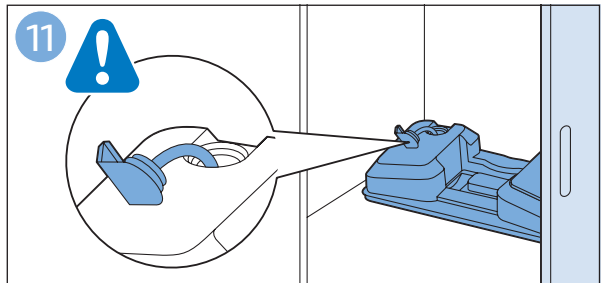

**PHILIPS**

SpeedPro  
Aqua

FC6729, FC6728

	3				12
	4				13
	4				14
	4				14
	5				15
	5				16
	6				17
	8				17
	9				18
	10				FC6729 18
 FC6729	10				19
	11				19
	11				

FC6729

A line drawing of the razor's head and handle. The handle is shown with a blue arrow pointing to the blade. The text 'CP0178/01' is written below the handle.

CP0178/01

A circular icon containing a blue silhouette of a person reading a book, representing the user manual.A square icon containing a black exclamation mark and a circular arrow, representing a warning or recycling symbol.