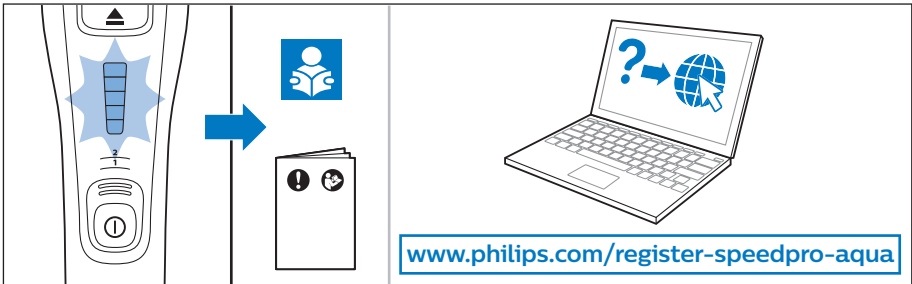

- **EN** Addendum to operational documentation
- **RU** Дополнение к эксплуатационной документации
- **KK** Қосымша пайдалану құжаттамасын