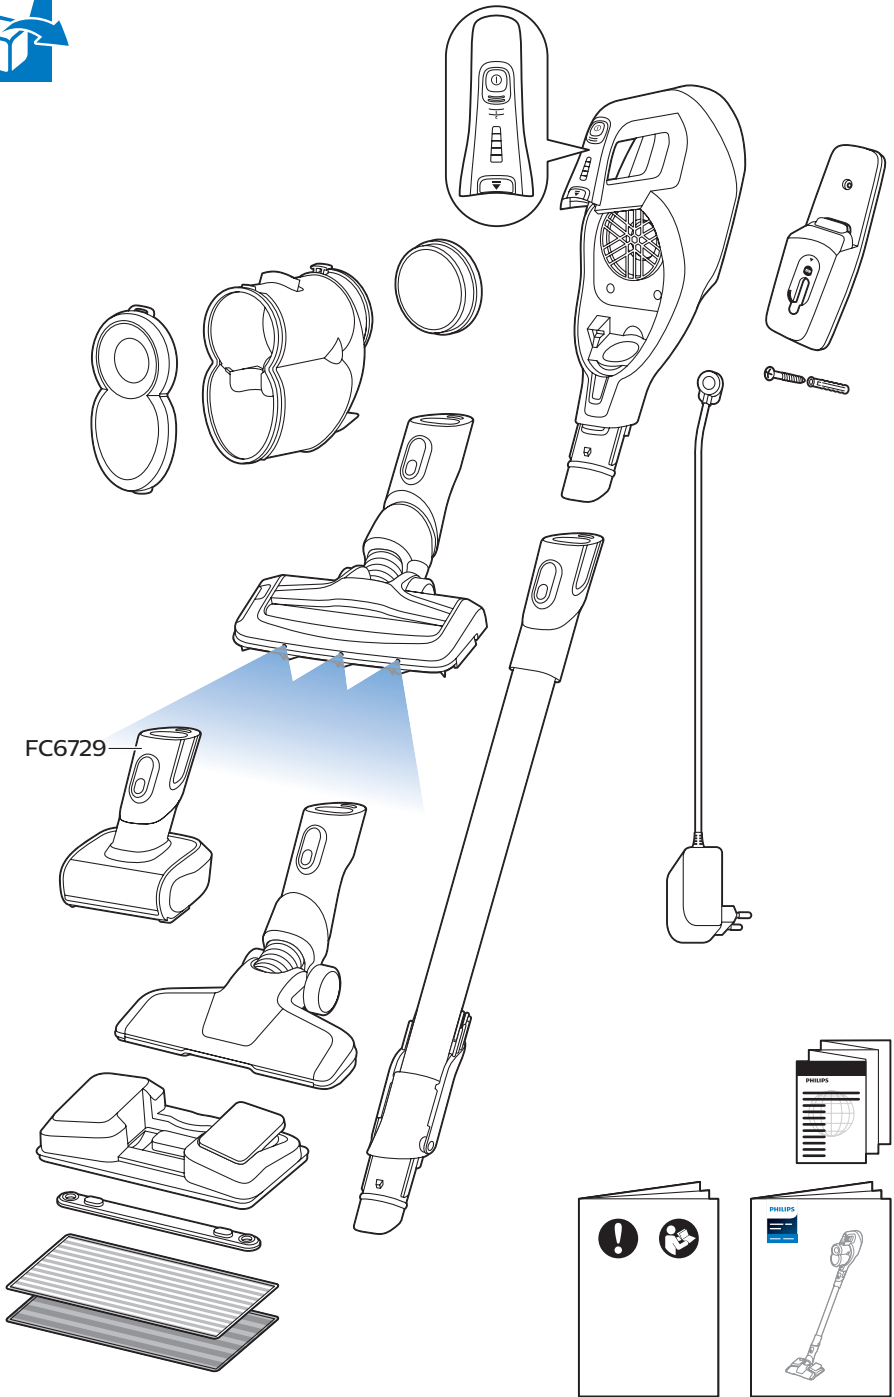

**PHILIPS**

SpeedPro  
Aqua

FC6729, FC6728

	3				12
	4				13
	4				14
	4				14
	5				15
	5				16
	6				17
	8				17
	9				18
	10				FC6729 18
 FC6729	10				19
	11				19
	11				

FC6729

A line drawing of the razor's head and handle. The handle is shown with a blue arrow pointing to the blade. The text 'CP0178/01' is written below the handle.

CP0178/01

A circular icon containing a blue silhouette of a person reading a book, representing the user manual.A square icon containing a black exclamation mark and a circular arrow, representing a warning or recycling symbol.