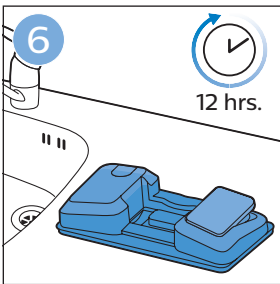

**PHILIPS**

SpeedPro  
Aqua

FC6729, FC6728

	3				12
	4				13
	4				14
	4				14
	5				15
	5				16
	6				17
	8				17
	9				18
	10				FC6729 18
 FC6729	10				19
	11				19
	11				

FC6729

A line drawing of the razor's head and handle. The handle is shown with a blue arrow pointing to the blade. The text 'CP0178/01' is written below the handle.

CP0178/01

A circular icon containing a blue silhouette of a person reading a book, representing the user manual.A square icon containing a black exclamation mark and a circular arrow, representing a warning or recycling symbol.