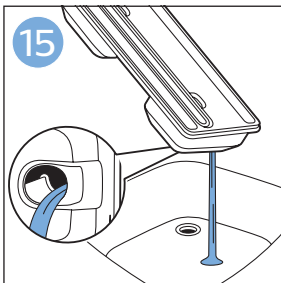

**PHILIPS**

SpeedPro  
Aqua

FC6729, FC6728

	3				12
	4				13
	4				14
	4				14
	5				15
	5				16
	6				17
	8				17
	9				18
	10				FC6729 18
 FC6729	10				19
	11				19
	11				

FC6729

A line drawing of the razor's head and handle. The handle is shown with a blue arrow pointing to the blade. The text 'CP0178/01' is written below the handle.

CP0178/01

A circular icon containing a blue silhouette of a person reading a book, representing the user manual.A square icon containing a black exclamation mark and a circular arrow, representing a warning or recycling symbol.