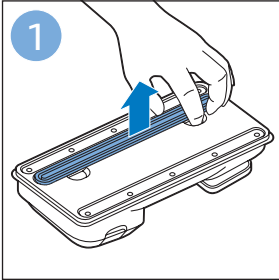

**PHILIPS**

SpeedPro  
Aqua

FC6729, FC6728

	3				12
	4				13
	4				14
	4				14
	5				15
	5				16
	6				17
	8				17
	9				18
	10				FC6729 18
 FC6729	10				19
	11				19
	11				

FC6729

A line drawing of the razor's head and handle. The handle is shown with a blue arrow pointing to the blade. The text 'CP0178/01' is written below the handle.

CP0178/01

A circular icon containing a blue silhouette of a person reading a book, representing the user manual.A square icon containing a black exclamation mark and a circular arrow, representing a warning or recycling symbol.