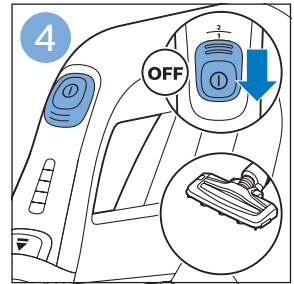

**PHILIPS**

SpeedPro  
Aqua

FC6729, FC6728

	3				12
	4				13
	4				14
	4				14
	5				15
	5				16
	6				17
	8				17
	9				18
	10				FC6729 18
 FC6729	10				19
	11				19
	11				

FC6729

A line drawing of the razor's head and handle. The handle is shown with a blue arrow pointing to the blade. The text 'CP0178/01' is written below the handle.

CP0178/01

A circular icon containing a blue silhouette of a person reading a book, representing the user manual.A square icon containing a black exclamation mark and a circular arrow, representing a warning or recycling symbol.