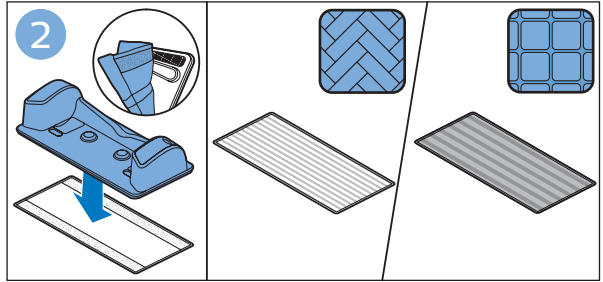

**PHILIPS**

SpeedPro  
Aqua

FC6729, FC6728

	3				12
	4				13
	4				14
	4				14
	5				15
	5				16
	6				17
	8				17
	9				18
	10				FC6729 18
 FC6729	10				19
	11				19
	11				

FC6729

A line drawing of the razor's head and handle. The handle is shown with a blue arrow pointing to the blade. The text 'CP0178/01' is written below the handle.

CP0178/01

A circular icon containing a blue silhouette of a person reading a book, representing the user manual.A square icon containing a black exclamation mark and a circular arrow, representing a warning or recycling symbol.