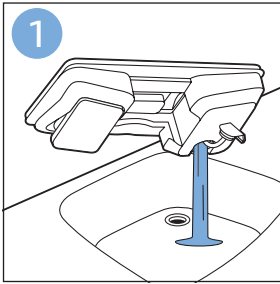

**PHILIPS**

SpeedPro  
Aqua

FC6729, FC6728

	3				12
	4				13
	4				14
	4				14
	5				15
	5				16
	6				17
	8				17
	9				18
	10				FC6729 18
 FC6729	10				19
	11				19
	11				

FC6729

A line drawing of the razor's head and handle. The handle is shown with a blue arrow pointing to the blade. The text 'CP0178/01' is written below the handle.

CP0178/01

A circular icon containing a blue silhouette of a person reading a book, representing the user manual.A square icon containing a black exclamation mark and a circular arrow, representing a warning or recycling symbol.