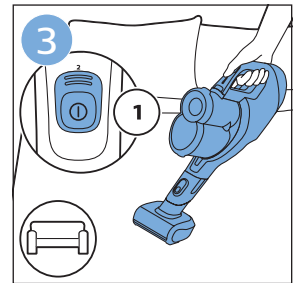

**PHILIPS**

SpeedPro  
Aqua

FC6729, FC6728

	3				12
	4				13
	4				14
	4				14
	5				15
	5				16
	6				17
	8				17
	9				18
	10				FC6729 18
 FC6729	10				19
	11				19
	11				

FC6729

A line drawing of the razor's head and handle. The handle is shown with a blue arrow pointing to the blade. The text 'CP0178/01' is written below the handle.

CP0178/01

A circular icon containing a blue silhouette of a person reading a book, representing the user manual.A square icon containing a black exclamation mark and a circular arrow, representing a warning or recycling symbol.