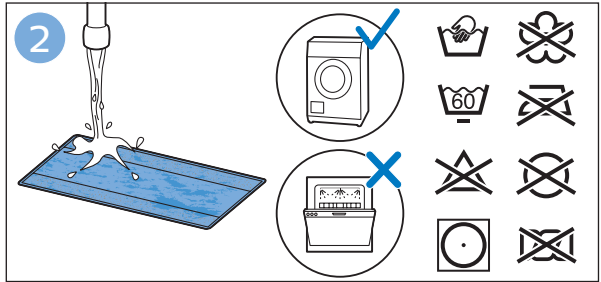

**PHILIPS**

SpeedPro  
Aqua

FC6729, FC6728

	3				12
	4				13
	4				14
	4				14
	5				15
	5				16
	6				17
	8				17
	9				18
	10				FC6729 18
 FC6729	10				19
	11				19
	11				

FC6729

A line drawing of the razor's head and handle. The handle is shown with a blue arrow pointing to the blade. The text 'CP0178/01' is written below the handle.

CP0178/01

A circular icon containing a blue silhouette of a person reading a book, representing the user manual.A square icon containing a black exclamation mark and a circular arrow, representing a warning or recycling symbol.