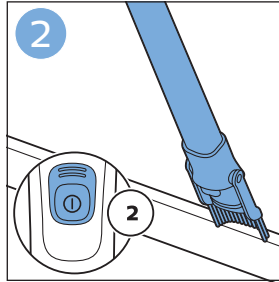

**PHILIPS**

SpeedPro  
Aqua

FC6729, FC6728

	3				12
	4				13
	4				14
	4				14
	5				15
	5				16
	6				17
	8				17
	9				18
	10				FC6729 18
 FC6729	10				19
	11				19
	11				

FC6729

A line drawing of the razor's head and handle. The handle is shown with a blue arrow pointing to the blade. The text 'CP0178/01' is written below the handle.

CP0178/01

A circular icon containing a blue silhouette of a person reading a book, representing the user manual.A square icon containing a black exclamation mark and a circular arrow, representing a warning or recycling symbol.