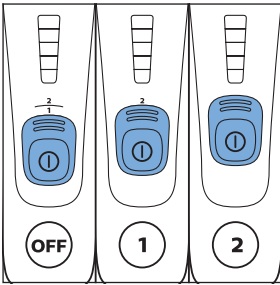

**PHILIPS**

SpeedPro  
Aqua

FC6729, FC6728

	3				12
	4				13
	4				14
	4				14
	5				15
	5				16
	6				17
	8				17
	9				18
	10				FC6729 18
 FC6729	10				19
	11				19
	11				

FC6729

A line drawing of the razor's head and handle. The handle is shown with a blue arrow pointing to the blade. The text 'CP0178/01' is written below the handle.

CP0178/01

A circular icon containing a blue silhouette of a person reading a book, representing the user manual.A square icon containing a black exclamation mark and a circular arrow, representing a warning or recycling symbol.