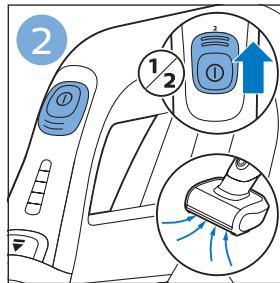

**PHILIPS**

SpeedPro  
Aqua

FC6729, FC6728

	3				12
	4				13
	4				14
	4				14
	5				15
	5				16
	6				17
	8				17
	9				18
	10				FC6729 18
 FC6729	10				19
	11				19
	11				

FC6729

A line drawing of the razor's head and handle. The handle is shown with a blue arrow pointing to the blade. The text 'CP0178/01' is written below the handle.

CP0178/01

A circular icon containing a blue silhouette of a person reading a book, representing the user manual.A square icon containing a black exclamation mark and a circular arrow, representing a warning or recycling symbol.