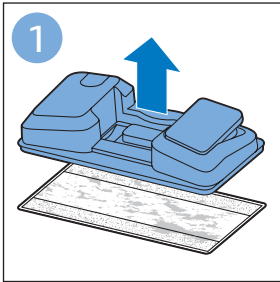

**PHILIPS**

SpeedPro  
Aqua

FC6729, FC6728

	3				12
	4				13
	4				14
	4				14
	5				15
	5				16
	6				17
	8				17
	9				18
	10				FC6729 18
 FC6729	10				19
	11				19
	11				

FC6729

A line drawing of the razor's head and handle. The handle is shown with a blue arrow pointing to the blade. The text 'CP0178/01' is written below the handle.

CP0178/01

A circular icon containing a blue silhouette of a person reading a book, representing the user manual.A square icon containing a black exclamation mark and a circular arrow, representing a warning or recycling symbol.