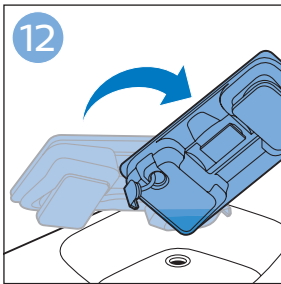

**PHILIPS**

SpeedPro  
Aqua

FC6729, FC6728

	3				12
	4				13
	4				14
	4				14
	5				15
	5				16
	6				17
	8				17
	9				18
	10				FC6729 18
 FC6729	10				19
	11				19
	11				

FC6729

A line drawing of the razor's head and handle. The handle is shown with a blue arrow pointing to the blade. The text 'CP0178/01' is written below the handle.

CP0178/01

A circular icon containing a blue silhouette of a person reading a book, representing the user manual.A square icon containing a black exclamation mark and a circular arrow, representing a warning or recycling symbol.