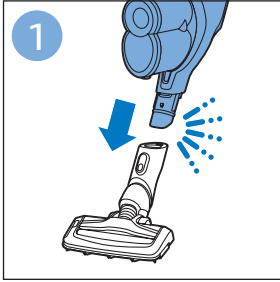

**PHILIPS**

SpeedPro  
Aqua

FC6729, FC6728

	3				12
	4				13
	4				14
	4				14
	5				15
	5				16
	6				17
	8				17
	9				18
	10				FC6729 18
 FC6729	10				19
	11				19
	11				

FC6729

A line drawing of the razor's head and handle. The handle is shown with a blue arrow pointing to the blade. The text 'CP0178/01' is written below the handle.

CP0178/01

A circular icon containing a blue silhouette of a person reading a book, representing the user manual.A square icon containing a black exclamation mark and a circular arrow, representing a warning or recycling symbol.