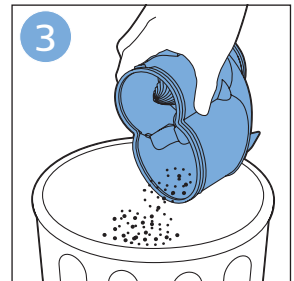

**PHILIPS**

SpeedPro  
Aqua

FC6729, FC6728

	3				12
	4				13
	4				14
	4				14
	5				15
	5				16
	6				17
	8				17
	9				18
	10				FC6729 18
 FC6729	10				19
	11				19
	11				

FC6729

A line drawing of the razor's head and handle. The handle is shown with a blue arrow pointing to the blade. The text 'CP0178/01' is written below the handle.

CP0178/01

A circular icon containing a blue silhouette of a person reading a book, representing the user manual.A square icon containing a black exclamation mark and a circular arrow, representing a warning or recycling symbol.