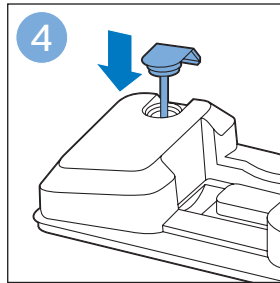

**PHILIPS**

SpeedPro  
Aqua

FC6729, FC6728

	3				12
	4				13
	4				14
	4				14
	5				15
	5				16
	6				17
	8				17
	9				18
	10				FC6729 18
 FC6729	10				19
	11				19
	11				

FC6729

A line drawing of the razor's head and handle. The handle is shown with a blue arrow pointing to the blade. The text 'CP0178/01' is written below the handle.

CP0178/01

A circular icon containing a blue silhouette of a person reading a book, representing the user manual.A square icon containing a black exclamation mark and a circular arrow, representing a warning or recycling symbol.