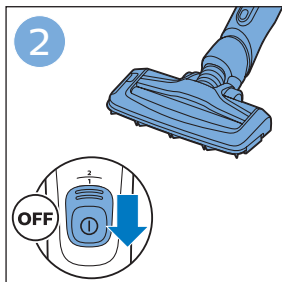

**PHILIPS**

SpeedPro  
Aqua

FC6729, FC6728

	3				12
	4				13
	4				14
	4				14
	5				15
	5				16
	6				17
	8				17
	9				18
	10				FC6729 18
 FC6729	10				19
	11				19
	11				

FC6729

A line drawing of the razor's head and handle. The handle is shown with a blue arrow pointing to the blade. The text 'CP0178/01' is written below the handle.

CP0178/01

A circular icon containing a blue silhouette of a person reading a book, representing the user manual.A square icon containing a black exclamation mark and a circular arrow, representing a warning or recycling symbol.