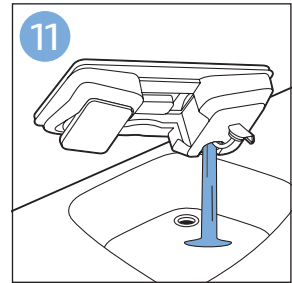

**PHILIPS**

SpeedPro  
Aqua

FC6729, FC6728

	3				12
	4				13
	4				14
	4				14
	5				15
	5				16
	6				17
	8				17
	9				18
	10				FC6729 18
 FC6729	10				19
	11				19
	11				

FC6729

A line drawing of the razor's head and handle. The handle is shown with a blue arrow pointing to the blade. The text 'CP0178/01' is written below the handle.

CP0178/01

A circular icon containing a blue silhouette of a person reading a book, representing the user manual.A square icon containing a black exclamation mark and a circular arrow, representing a warning or recycling symbol.