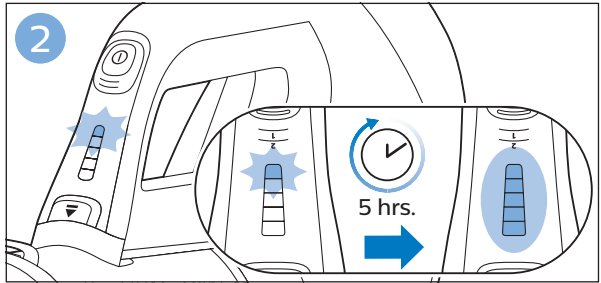

**PHILIPS**

SpeedPro  
Aqua

FC6729, FC6728

	3				12
	4				13
	4				14
	4				14
	5				15
	5				16
	6				17
	8				17
	9				18
	10				FC6729 18
 FC6729	10				19
	11				19
	11				

FC6729

A line drawing of the razor's head and handle. The handle is shown with a blue arrow pointing to the blade. The text 'CP0178/01' is written below the handle.

CP0178/01

A circular icon containing a blue silhouette of a person reading a book, representing the user manual.A square icon containing a black exclamation mark and a circular arrow, representing a warning or recycling symbol.