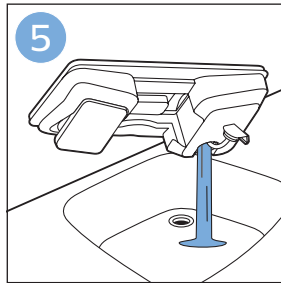

**PHILIPS**

SpeedPro  
Aqua

FC6729, FC6728

	3				12
	4				13
	4				14
	4				14
	5				15
	5				16
	6				17
	8				17
	9				18
	10				FC6729 18
 FC6729	10				19
	11				19
	11				

FC6729

A line drawing of the razor's head and handle. The handle is shown with a blue arrow pointing to the blade. The text 'CP0178/01' is written below the handle.

CP0178/01

A circular icon containing a blue silhouette of a person reading a book, representing the user manual.A square icon containing a black exclamation mark and a circular arrow, representing a warning or recycling symbol.