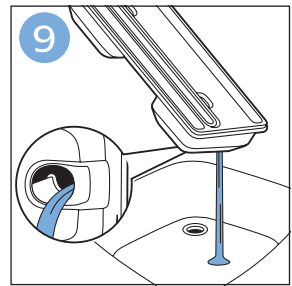

**PHILIPS**

SpeedPro  
Aqua

FC6729, FC6728

	3				12
	4				13
	4				14
	4				14
	5				15
	5				16
	6				17
	8				17
	9				18
	10				FC6729 18
 FC6729	10				19
	11				19
	11				

FC6729

A line drawing of the razor's head and handle. The handle is shown with a blue arrow pointing to the blade. The text 'CP0178/01' is written below the handle.

CP0178/01

A circular icon containing a blue silhouette of a person reading a book, representing the user manual.A square icon containing a black exclamation mark and a circular arrow, representing a warning or recycling symbol.