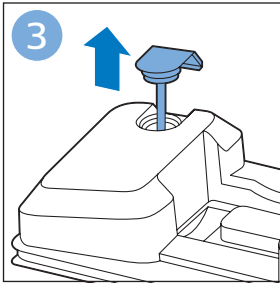

**PHILIPS**

SpeedPro  
Aqua

FC6729, FC6728

	3				12
	4				13
	4				14
	4				14
	5				15
	5				16
	6				17
	8				17
	9				18
	10				FC6729 18
 FC6729	10				19
	11				19
	11				

FC6729

A line drawing of the razor's head and handle. The handle is shown with a blue arrow pointing to the blade. The text 'CP0178/01' is written below the handle.

CP0178/01

A circular icon containing a blue silhouette of a person reading a book, representing the user manual.A square icon containing a black exclamation mark and a circular arrow, representing a warning or recycling symbol.