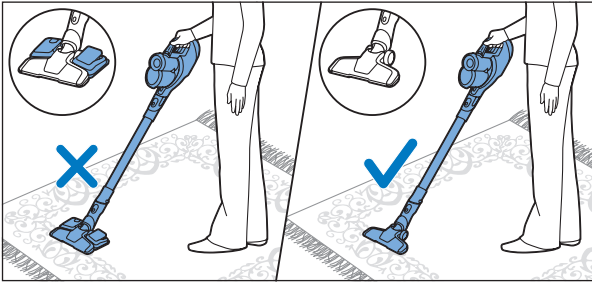

**PHILIPS**

SpeedPro  
Aqua

FC6729, FC6728

	3				12
	4				13
	4				14
	4				14
	5				15
	5				16
	6				17
	8				17
	9				18
	10				FC6729 18
 FC6729	10				19
	11				19
	11				

FC6729

A line drawing of the razor's head and handle. The handle is shown with a blue arrow pointing to the blade. The text 'CP0178/01' is written below the handle.

CP0178/01

A circular icon containing a blue silhouette of a person reading a book, representing the user manual.A square icon containing a black exclamation mark and a circular arrow, representing a warning or recycling symbol.