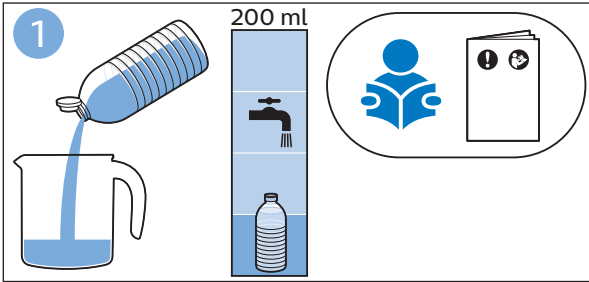

**PHILIPS**

SpeedPro  
Aqua

FC6729, FC6728

	3				12
	4				13
	4				14
	4				14
	5				15
	5				16
	6				17
	8				17
	9				18
	10				FC6729 18
 FC6729	10				19
	11				19
	11				

FC6729

A line drawing of the razor's head and handle. The handle is shown with a blue arrow pointing to the blade. The text 'CP0178/01' is written below the handle.

CP0178/01

A circular icon containing a blue silhouette of a person reading a book, representing the user manual.A square icon containing a black exclamation mark and a circular arrow, representing a warning or recycling symbol.