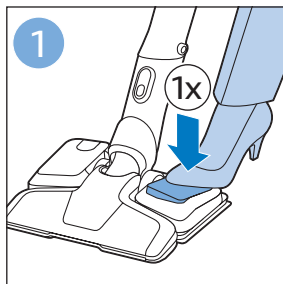

**PHILIPS**

SpeedPro  
Aqua

FC6729, FC6728

	3				12
	4				13
	4				14
	4				14
	5				15
	5				16
	6				17
	8				17
	9				18
	10				FC6729 18
 FC6729	10				19
	11				19
	11				

FC6729

A line drawing of the razor's head and handle. The handle is shown with a blue arrow pointing to the blade. The text 'CP0178/01' is written below the handle.

CP0178/01

A circular icon containing a blue silhouette of a person reading a book, representing the user manual.A square icon containing a black exclamation mark and a circular arrow, representing a warning or recycling symbol.