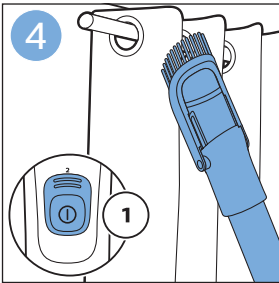

**PHILIPS**

SpeedPro  
Aqua

FC6729, FC6728

	3				12
	4				13
	4				14
	4				14
	5				15
	5				16
	6				17
	8				17
	9				18
	10				FC6729 18
 FC6729	10				19
	11				19
	11				

FC6729

A line drawing of the razor's head and handle. The handle is shown with a blue arrow pointing to the blade. The text 'CP0178/01' is written below the handle.

CP0178/01

A circular icon containing a blue silhouette of a person reading a book, representing the user manual.A square icon containing a black exclamation mark and a circular arrow, representing a warning or recycling symbol.