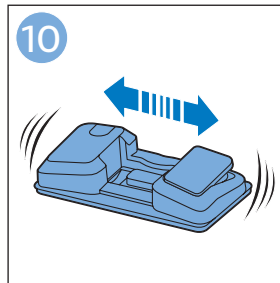

**PHILIPS**

SpeedPro  
Aqua

FC6729, FC6728

	3				12
	4				13
	4				14
	4				14
	5				15
	5				16
	6				17
	8				17
	9				18
	10				FC6729 18
 FC6729	10				19
	11				19
	11				

FC6729

A line drawing of the razor's head and handle. The handle is shown with a blue arrow pointing to the blade. The text 'CP0178/01' is written below the handle.

CP0178/01

A circular icon containing a blue silhouette of a person reading a book, representing the user manual.A square icon containing a black exclamation mark and a circular arrow, representing a warning or recycling symbol.