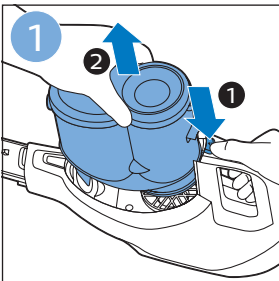

**PHILIPS**

SpeedPro  
Aqua

FC6729, FC6728

	3				12
	4				13
	4				14
	4				14
	5				15
	5				16
	6				17
	8				17
	9				18
	10				FC6729 18
 FC6729	10				19
	11				19
	11				

FC6729

A line drawing of the razor's head and handle. The handle is shown with a blue arrow pointing to the blade. The text 'CP0178/01' is written below the handle.

CP0178/01

A circular icon containing a blue silhouette of a person reading a book, representing the user manual.A square icon containing a black exclamation mark and a circular arrow, representing a warning or recycling symbol.