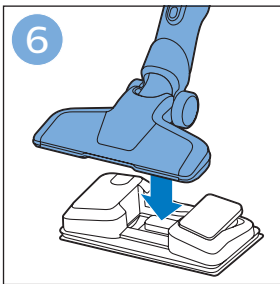

**PHILIPS**

SpeedPro  
Aqua

FC6729, FC6728

	3				12
	4				13
	4				14
	4				14
	5				15
	5				16
	6				17
	8				17
	9				18
	10				FC6729 18
 FC6729	10				19
	11				19
	11				

FC6729

A line drawing of the razor's head and handle. The handle is shown with a blue arrow pointing to the blade. The text 'CP0178/01' is written below the handle.

CP0178/01

A circular icon containing a blue silhouette of a person reading a book, representing the user manual.A square icon containing a black exclamation mark and a circular arrow, representing a warning or recycling symbol.