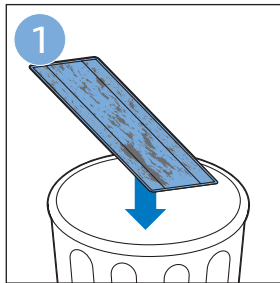

**PHILIPS**

SpeedPro  
Aqua

FC6729, FC6728

	3				12
	4				13
	4				14
	4				14
	5				15
	5				16
	6				17
	8				17
	9				18
	10				FC6729 18
 FC6729	10				19
	11				19
	11				

FC6729

A line drawing of the razor's head and handle. The handle is shown with a blue arrow pointing to the blade. The text 'CP0178/01' is written below the handle.

CP0178/01

A circular icon containing a blue silhouette of a person reading a book, representing the user manual.A square icon containing a black exclamation mark and a circular arrow, representing a warning or recycling symbol.