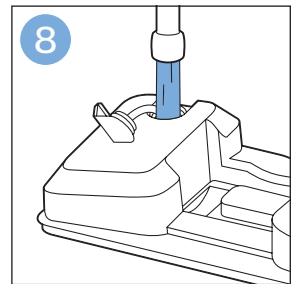

**PHILIPS**

SpeedPro  
Aqua

FC6729, FC6728

	3				12
	4				13
	4				14
	4				14
	5				15
	5				16
	6				17
	8				17
	9				18
	10				FC6729 18
 FC6729	10				19
	11				19
	11				

FC6729

A line drawing of the razor's head and handle. The handle is shown with a blue arrow pointing to the blade. The text 'CP0178/01' is written below the handle.

CP0178/01

A circular icon containing a blue silhouette of a person reading a book, representing the user manual.A square icon containing a black exclamation mark and a circular arrow, representing a warning or recycling symbol.