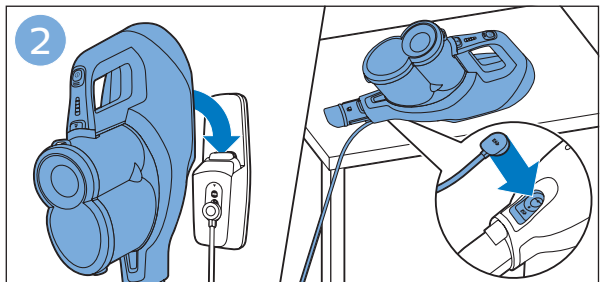

**PHILIPS**

SpeedPro  
Aqua

FC6729, FC6728

	3				12
	4				13
	4				14
	4				14
	5				15
	5				16
	6				17
	8				17
	9				18
	10				FC6729 18
 FC6729	10				19
	11				19
	11				

FC6729

A line drawing of the razor's head and handle. The handle is shown with a blue arrow pointing to the blade. The text 'CP0178/01' is written below the handle.

CP0178/01

A circular icon containing a blue silhouette of a person reading a book, representing the user manual.A square icon containing a black exclamation mark and a circular arrow, representing a warning or recycling symbol.