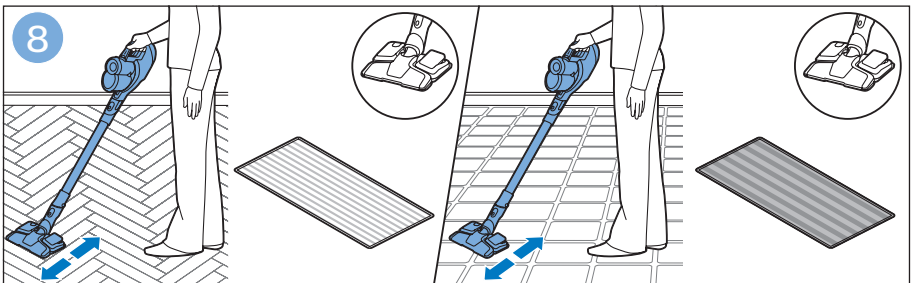

**PHILIPS**

SpeedPro  
Aqua

FC6729, FC6728

	3				12
	4				13
	4				14
	4				14
	5				15
	5				16
	6				17
	8				17
	9				18
	10				FC6729 18
 FC6729	10				19
	11				19
	11				

FC6729

A line drawing of the razor's head and handle. The handle is shown with a blue arrow pointing to the blade. The text 'CP0178/01' is written below the handle.

CP0178/01

A circular icon containing a blue silhouette of a person reading a book, representing the user manual.A square icon containing a black exclamation mark and a circular arrow, representing a warning or recycling symbol.