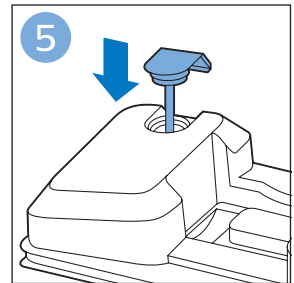

**PHILIPS**

SpeedPro  
Aqua

FC6729, FC6728

	3				12
	4				13
	4				14
	4				14
	5				15
	5				16
	6				17
	8				17
	9				18
	10				FC6729 18
 FC6729	10				19
	11				19
	11				

FC6729

A line drawing of the razor's head and handle. The handle is shown with a blue arrow pointing to the blade. The text 'CP0178/01' is written below the handle.

CP0178/01

A circular icon containing a blue silhouette of a person reading a book, representing the user manual.A square icon containing a black exclamation mark and a circular arrow, representing a warning or recycling symbol.