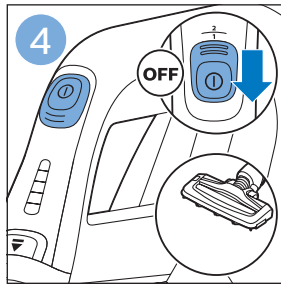

**PHILIPS**

SpeedPro  
Aqua

FC6729, FC6728

	3				12
	4				13
	4				14
	4				14
	5				15
	5				16
	6				17
	8				17
	9				18
	10				FC6729 18
 FC6729	10				19
	11				19
	11				

FC6729

A line drawing of the razor's head and handle. The handle is shown with a blue arrow pointing to the blade. The text 'CP0178/01' is written below the handle.

CP0178/01

A circular icon containing a blue silhouette of a person reading a book, representing the user manual.A square icon containing a black exclamation mark and a circular arrow, representing a warning or recycling symbol.