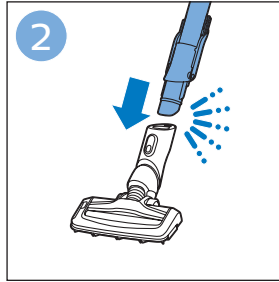

**PHILIPS**

SpeedPro  
Aqua

FC6729, FC6728

	3				12
	4				13
	4				14
	4				14
	5				15
	5				16
	6				17
	8				17
	9				18
	10				FC6729 18
 FC6729	10				19
	11				19
	11				

FC6729

A line drawing of the razor's head and handle. The handle is shown with a blue arrow pointing to the blade. The text 'CP0178/01' is written below the handle.

CP0178/01

A circular icon containing a blue silhouette of a person reading a book, representing the user manual.A square icon containing a black exclamation mark and a circular arrow, representing a warning or recycling symbol.