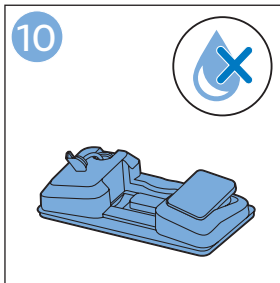

**PHILIPS**

SpeedPro  
Aqua

FC6729, FC6728

	3				12
	4				13
	4				14
	4				14
	5				15
	5				16
	6				17
	8				17
	9				18
	10				FC6729 18
 FC6729	10				19
	11				19
	11				

FC6729

A line drawing of the razor's head and handle. The handle is shown with a blue arrow pointing to the blade. The text 'CP0178/01' is written below the handle.

CP0178/01

A circular icon containing a blue silhouette of a person reading a book, representing the user manual.A square icon containing a black exclamation mark and a circular arrow, representing a warning or recycling symbol.