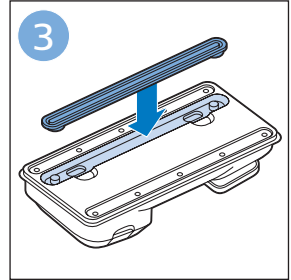

**PHILIPS**

SpeedPro  
Aqua

FC6729, FC6728

	3				12
	4				13
	4				14
	4				14
	5				15
	5				16
	6				17
	8				17
	9				18
	10				FC6729 18
 FC6729	10				19
	11				19
	11				

FC6729

A line drawing of the razor's head and handle. The handle is shown with a blue arrow pointing to the blade. The text 'CP0178/01' is written below the handle.

CP0178/01

A circular icon containing a blue silhouette of a person reading a book, representing the user manual.A square icon containing a black exclamation mark and a circular arrow, representing a warning or recycling symbol.