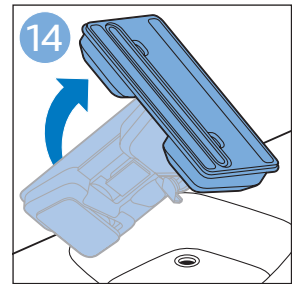

**PHILIPS**

SpeedPro  
Aqua

FC6729, FC6728

	3				12
	4				13
	4				14
	4				14
	5				15
	5				16
	6				17
	8				17
	9				18
	10				FC6729 18
 FC6729	10				19
	11				19
	11				

FC6729

A line drawing of the razor's head and handle. The handle is shown with a blue arrow pointing to the blade. The text 'CP0178/01' is written below the handle.

CP0178/01

A circular icon containing a blue silhouette of a person reading a book, representing the user manual.A square icon containing a black exclamation mark and a circular arrow, representing a warning or recycling symbol.