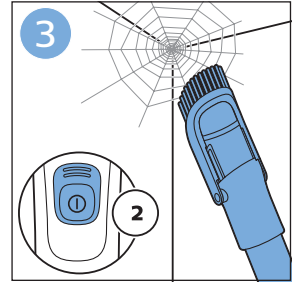

**PHILIPS**

SpeedPro  
Aqua

FC6729, FC6728

	3				12
	4				13
	4				14
	4				14
	5				15
	5				16
	6				17
	8				17
	9				18
	10				FC6729 18
 FC6729	10				19
	11				19
	11				

FC6729

A line drawing of the razor's head and handle. The handle is shown with a blue arrow pointing to the blade. The text 'CP0178/01' is written below the handle.

CP0178/01

A circular icon containing a blue silhouette of a person reading a book, representing the user manual.A square icon containing a black exclamation mark and a circular arrow, representing a warning or recycling symbol.