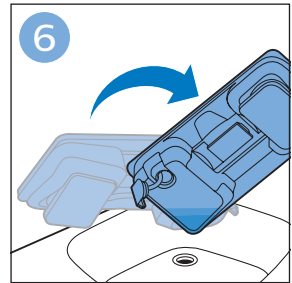

**PHILIPS**

SpeedPro  
Aqua

FC6729, FC6728

	3				12
	4				13
	4				14
	4				14
	5				15
	5				16
	6				17
	8				17
	9				18
	10				FC6729 18
 FC6729	10				19
	11				19
	11				

FC6729

A line drawing of the razor's head and handle. The handle is shown with a blue arrow pointing to the blade. The text 'CP0178/01' is written below the handle.

CP0178/01

A circular icon containing a blue silhouette of a person reading a book, representing the user manual.A square icon containing a black exclamation mark and a circular arrow, representing a warning or recycling symbol.