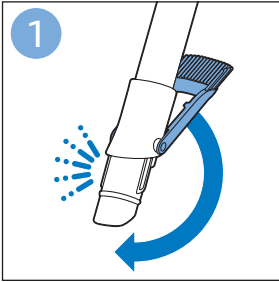

**PHILIPS**

SpeedPro  
Aqua

FC6729, FC6728

	3				12
	4				13
	4				14
	4				14
	5				15
	5				16
	6				17
	8				17
	9				18
	10				FC6729 18
 FC6729	10				19
	11				19
	11				

FC6729

A line drawing of the razor's head and handle. The handle is shown with a blue arrow pointing to the blade. The text 'CP0178/01' is written below the handle.

CP0178/01

A circular icon containing a blue silhouette of a person reading a book, representing the user manual.A square icon containing a black exclamation mark and a circular arrow, representing a warning or recycling symbol.