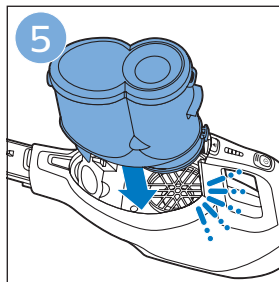

**PHILIPS**

SpeedPro  
Aqua

FC6729, FC6728

	3				12
	4				13
	4				14
	4				14
	5				15
	5				16
	6				17
	8				17
	9				18
	10				FC6729 18
 FC6729	10				19
	11				19
	11				

FC6729

A line drawing of the razor's head and handle. The handle is shown with a blue arrow pointing to the blade. The text 'CP0178/01' is written below the handle.

CP0178/01

A circular icon containing a blue silhouette of a person reading a book, representing the user manual.A square icon containing a black exclamation mark and a circular arrow, representing a warning or recycling symbol.