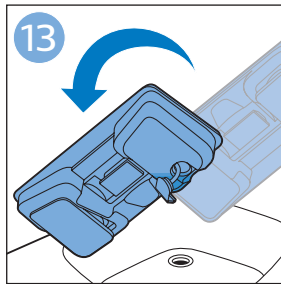

**PHILIPS**

SpeedPro  
Aqua

FC6729, FC6728

	3				12
	4				13
	4				14
	4				14
	5				15
	5				16
	6				17
	8				17
	9				18
	10				FC6729 18
 FC6729	10				19
	11				19
	11				

FC6729

A line drawing of the razor's head and handle. The handle is shown with a blue arrow pointing to the blade. The text 'CP0178/01' is written below the handle.

CP0178/01

A circular icon containing a blue silhouette of a person reading a book, representing the user manual.A square icon containing a black exclamation mark and a circular arrow, representing a warning or recycling symbol.