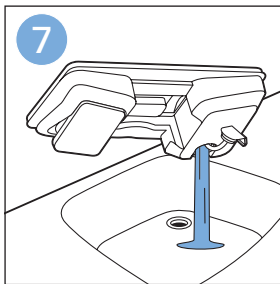

**PHILIPS**

SpeedPro  
Aqua

FC6729, FC6728

	3				12
	4				13
	4				14
	4				14
	5				15
	5				16
	6				17
	8				17
	9				18
	10				FC6729 18
 FC6729	10				19
	11				19
	11				

FC6729

A line drawing of the razor's head and handle. The handle is shown with a blue arrow pointing to the blade. The text 'CP0178/01' is written below the handle.

CP0178/01

A circular icon containing a blue silhouette of a person reading a book, representing the user manual.A square icon containing a black exclamation mark and a circular arrow, representing a warning or recycling symbol.