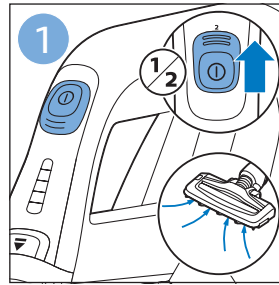

**PHILIPS**

SpeedPro  
Aqua

FC6729, FC6728

	3				12
	4				13
	4				14
	4				14
	5				15
	5				16
	6				17
	8				17
	9				18
	10				FC6729 18
 FC6729	10				19
	11				19
	11				

FC6729

A line drawing of the razor's head and handle. The handle is shown with a blue arrow pointing to the blade. The text 'CP0178/01' is written below the handle.

CP0178/01

A circular icon containing a blue silhouette of a person reading a book, representing the user manual.A square icon containing a black exclamation mark and a circular arrow, representing a warning or recycling symbol.