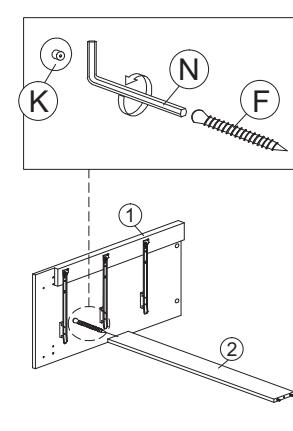

HARDWARE	A	B	C	D	E	F	G	H	H1	H2	I	J	J1	J2	K	L	M	N	O	O1	O2
	PLASTIC DOWEL M8X25MM 1X21	CB SCREW M3.5X12MM 1X36	CB SCREW M4X20MM 1X12	CB SCREW M4X25MM 1X10	CB SCREW M4X35MM 1X30	CSK CAP M6X40MM 1X6	CSK CAP M6X50MM 1X3	HANDLE FZ 23187 (128MM) - METAL 1X3	HANDLE SCREW M4X40MM 1X6	HANDLE SCREW M4X40MM 1X6	ABS DRAWER PIN (15MM) 1X6	DRAWER SLIDE 14" 3 SETS	DRAWER SLIDE 14" 3 SETS	CAP 1X6	POWER NAIL 6/8 1X74	PLASTIC PIN 1X4	ALLEN KEY 1X1	MINIFIX 5654 9 SETS	MINIFIX 5654 9 SETS		

Part List

STEP 1

STEP 2

STEP 3

STEP 4

STEP 5

STEP 6

STEP 7