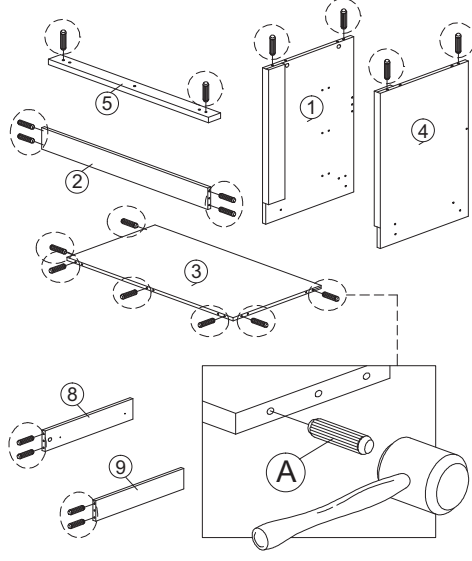

SOFT, DRY CLOTH

CHEMICAL

HEAT

KEEP DRY

HANDLE WITH CARE

DO NOT USE KNIFE

ASSEMBLY INSTRUCTION

MODEL : COD 5921-S5V - ELLA COMMODE 3 L/T / CHEST OF 3 DRAWERS

HARDWARE	A	B	C	D	E	F	G	H	H1	H2	I	J	J1	J2	K	L	M	N	O	O1	O2
	PLASTIC DOWEL M8X25MM 1X21	CB SCREW M3.5X12MM 1X36	CB SCREW M4X20MM 1X12	CB SCREW M4X25MM 1X10	CB SCREW M4X35MM 1X30	CSK CAP M6X40MM 1X6	CSK CAP M6X50MM 1X3	HANDLE FZ 23187 (128MM) - METAL 1X3	HANDLE SCREW M4X40MM 1X6	HANDLE SCREW M4X40MM 1X6	ABS DRAWER PIN (15MM) 1X6	DRAWER SLIDE 14" 3 SETS	DRAWER SLIDE 14" 3 SETS	CAP 1X6	POWER NAIL 6/8 1X74	PLASTIC PIN 1X4	ALLEN KEY 1X1	MINIFIX 5654 9 SETS	MINIFIX 5654 9 SETS		

Part List

STEP 1

STEP 2

STEP 3

STEP 4

STEP 5

STEP 6

STEP 7

DO NOT USE KNIFE

ASSEMBLY INSTRUCTION

MODEL : COD 5921-S5V - ELLA COMMODE 3 L/T / CHEST OF 3 DRAWERS

STEP 11

STEP 12

STEP 13

STEP 14

STEP 15