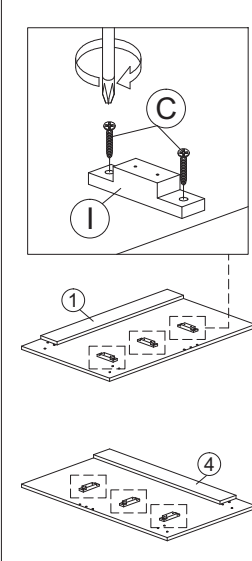

HARDWARE	A	B	C	D	E	F	G	H	H1	H2	I	J	J1	J2	K	L	M	N	O	O1	O2
	PLASTIC DOWEL M8X25MM 1X21	CB SCREW M3.5X12MM 1X36	CB SCREW M4X20MM 1X12	CB SCREW M4X25MM 1X10	CB SCREW M4X35MM 1X30	CSK CAP M6X40MM 1X6	CSK CAP M6X50MM 1X3	HANDLE FZ 23187 (128MM) - METAL 1X3	HANDLE SCREW M4X40MM 1X6	HANDLE SCREW M4X40MM 1X6	ABS DRAWER PIN (15MM) 1X6	DRAWER SLIDE 14" 3 SETS	DRAWER SLIDE 14" 3 SETS	CAP 1X6	POWER NAIL 6/8 1X74	PLASTIC PIN 1X4	ALLEN KEY 1X1	MINIFIX 5654 9 SETS	MINIFIX 5654 9 SETS		

Part List

STEP 1

STEP 2

STEP 3

STEP 4

STEP 5

STEP 6

STEP 7