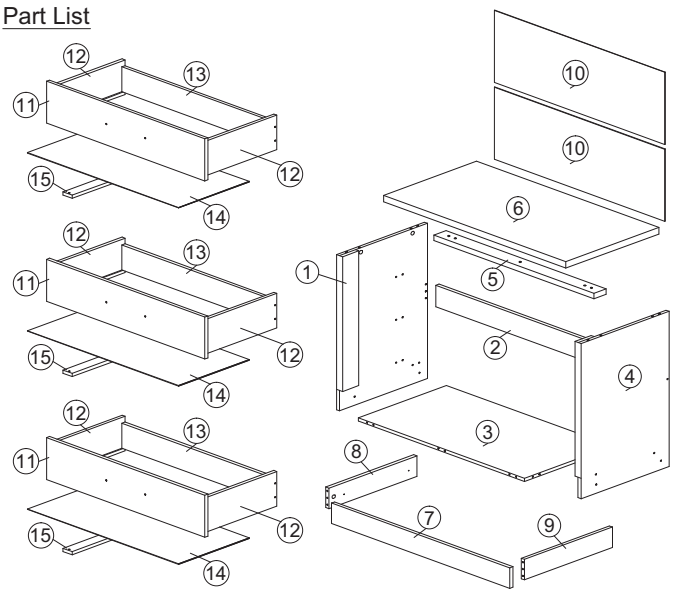

SOFT, DRY CLOTH

CHEMICAL

HEAT

KEEP DRY

HANDLE WITH CARE

DO NOT USE KNIFE

ASSEMBLY INSTRUCTION

MODEL : COD 5921-S5V - ELLA COMMODE 3 L/T / CHEST OF 3 DRAWERS

Part List

STEP 1

STEP 2

STEP 3

STEP 4

STEP 5

STEP 6

STEP 7