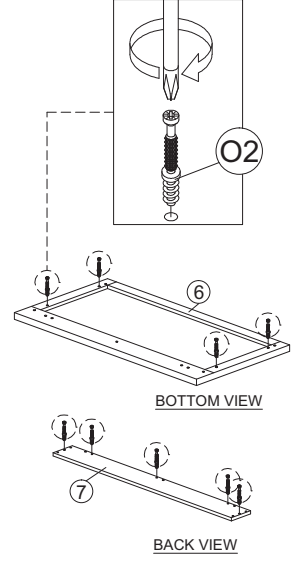

HARDWARE	A	B	C	D	E	F	G	H	H1	H2	I	J	J1	J2	K	L	M	N	O	O1	O2
	PLASTIC DOWEL M8X25MM 1X21	CB SCREW M3.5X12MM 1X36	CB SCREW M4X20MM 1X12	CB SCREW M4X25MM 1X10	CB SCREW M4X35MM 1X30	CSK CAP M6X40MM 1X6	CSK CAP M6X50MM 1X3	HANDLE FZ 23187 (128MM) - METAL 1X3	HANDLE SCREW M4X40MM 1X6	HANDLE SCREW M4X40MM 1X6	ABS DRAWER PIN (15MM) 1X6	DRAWER SLIDE 14" 3 SETS	DRAWER SLIDE 14" 3 SETS	CAP 1X6	POWER NAIL 6/8 1X74	PLASTIC PIN 1X4	ALLEN KEY 1X1	MINIFIX 5654 9 SETS	MINIFIX 5654 9 SETS		

Part List

STEP 1

STEP 2

STEP 3

STEP 4

STEP 5

STEP 6

STEP 7