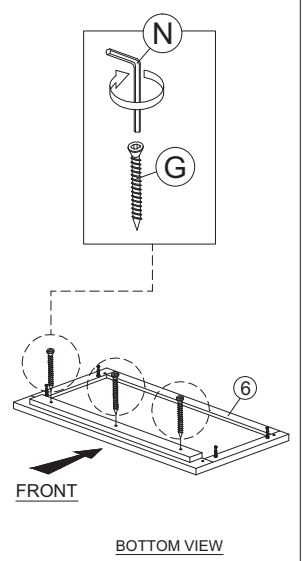

HARDWARE	A	B	C	D	E	F	G	H	H1	H2	I	J	J1	J2	K	L	M	N	O	O1	O2
	PLASTIC DOWEL M8X25MM 1X21	CB SCREW M3.5X12MM 1X36	CB SCREW M4X20MM 1X12	CB SCREW M4X25MM 1X10	CB SCREW M4X35MM 1X30	CSK CAP M6X40MM 1X6	CSK CAP M6X50MM 1X3	HANDLE FZ 23187 (128MM) - METAL 1X3	HANDLE SCREW M4X40MM 1X6	HANDLE SCREW M4X40MM 1X6	ABS DRAWER PIN (15MM) 1X6	DRAWER SLIDE 14" 3 SETS	DRAWER SLIDE 14" 3 SETS	CAP 1X6	POWER NAIL 6/8 1X74	PLASTIC PIN 1X4	ALLEN KEY 1X1	MINIFIX 5654 9 SETS	MINIFIX 5654 9 SETS		

Part List

STEP 1

STEP 2

STEP 3

STEP 4

STEP 5

STEP 6

STEP 7