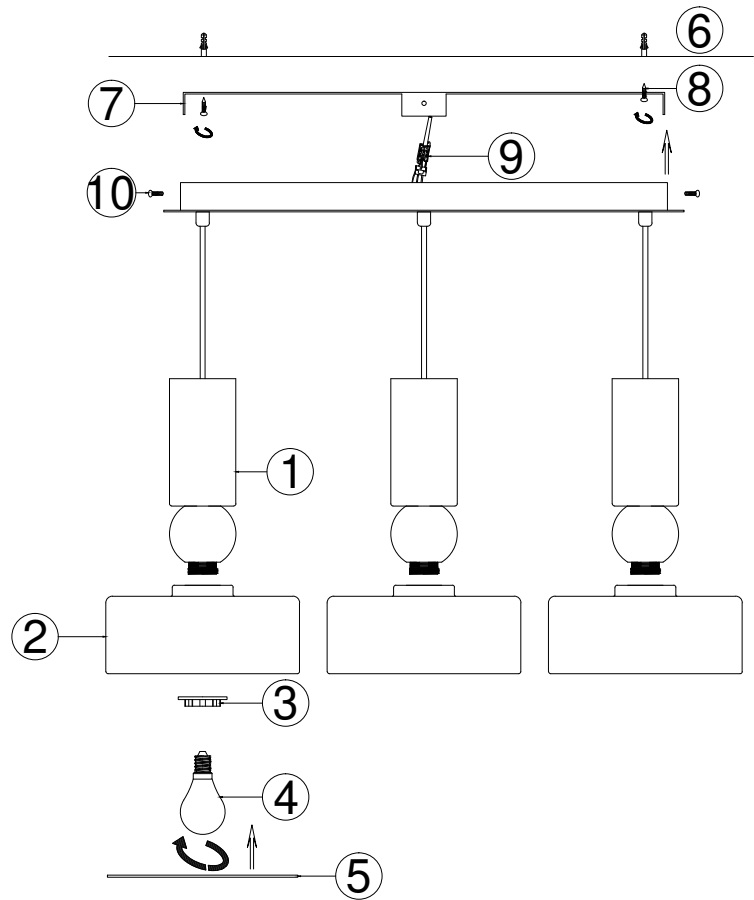

Instruction

MOD030PL-05GR

5 x E14 (40W)

Model: MOD030PL-05GR
Collection: Modern
Series: Void

Ceiling Lamps