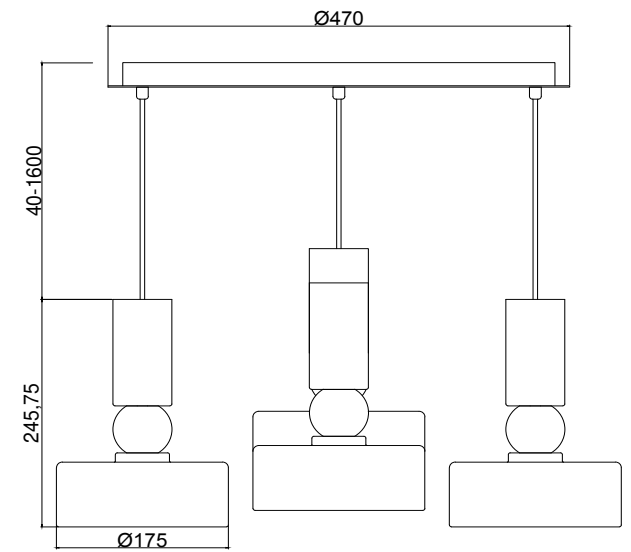

Instruction

MOD030PL-05GR

5 x E14 (40W)

Model: MOD030PL-05GR
Collection: Modern
Series: Void

Ceiling Lamps