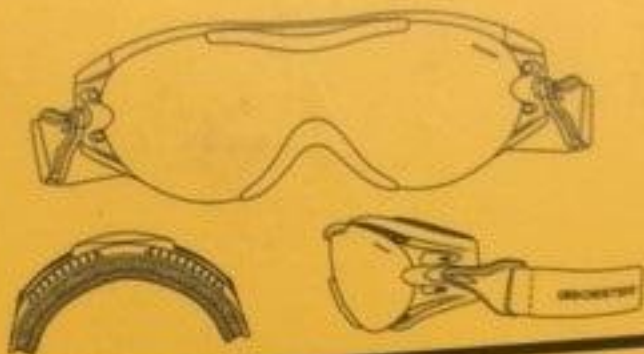

PHOENIX

BPX001

**GLOSS BLACK FRAME
SMOKED, AMBER, CLEAR LENS**

ACCESSORIES

**3 SETS
OF LENSES**

MICROFIBER CLOTH

CARRY CASE

CE