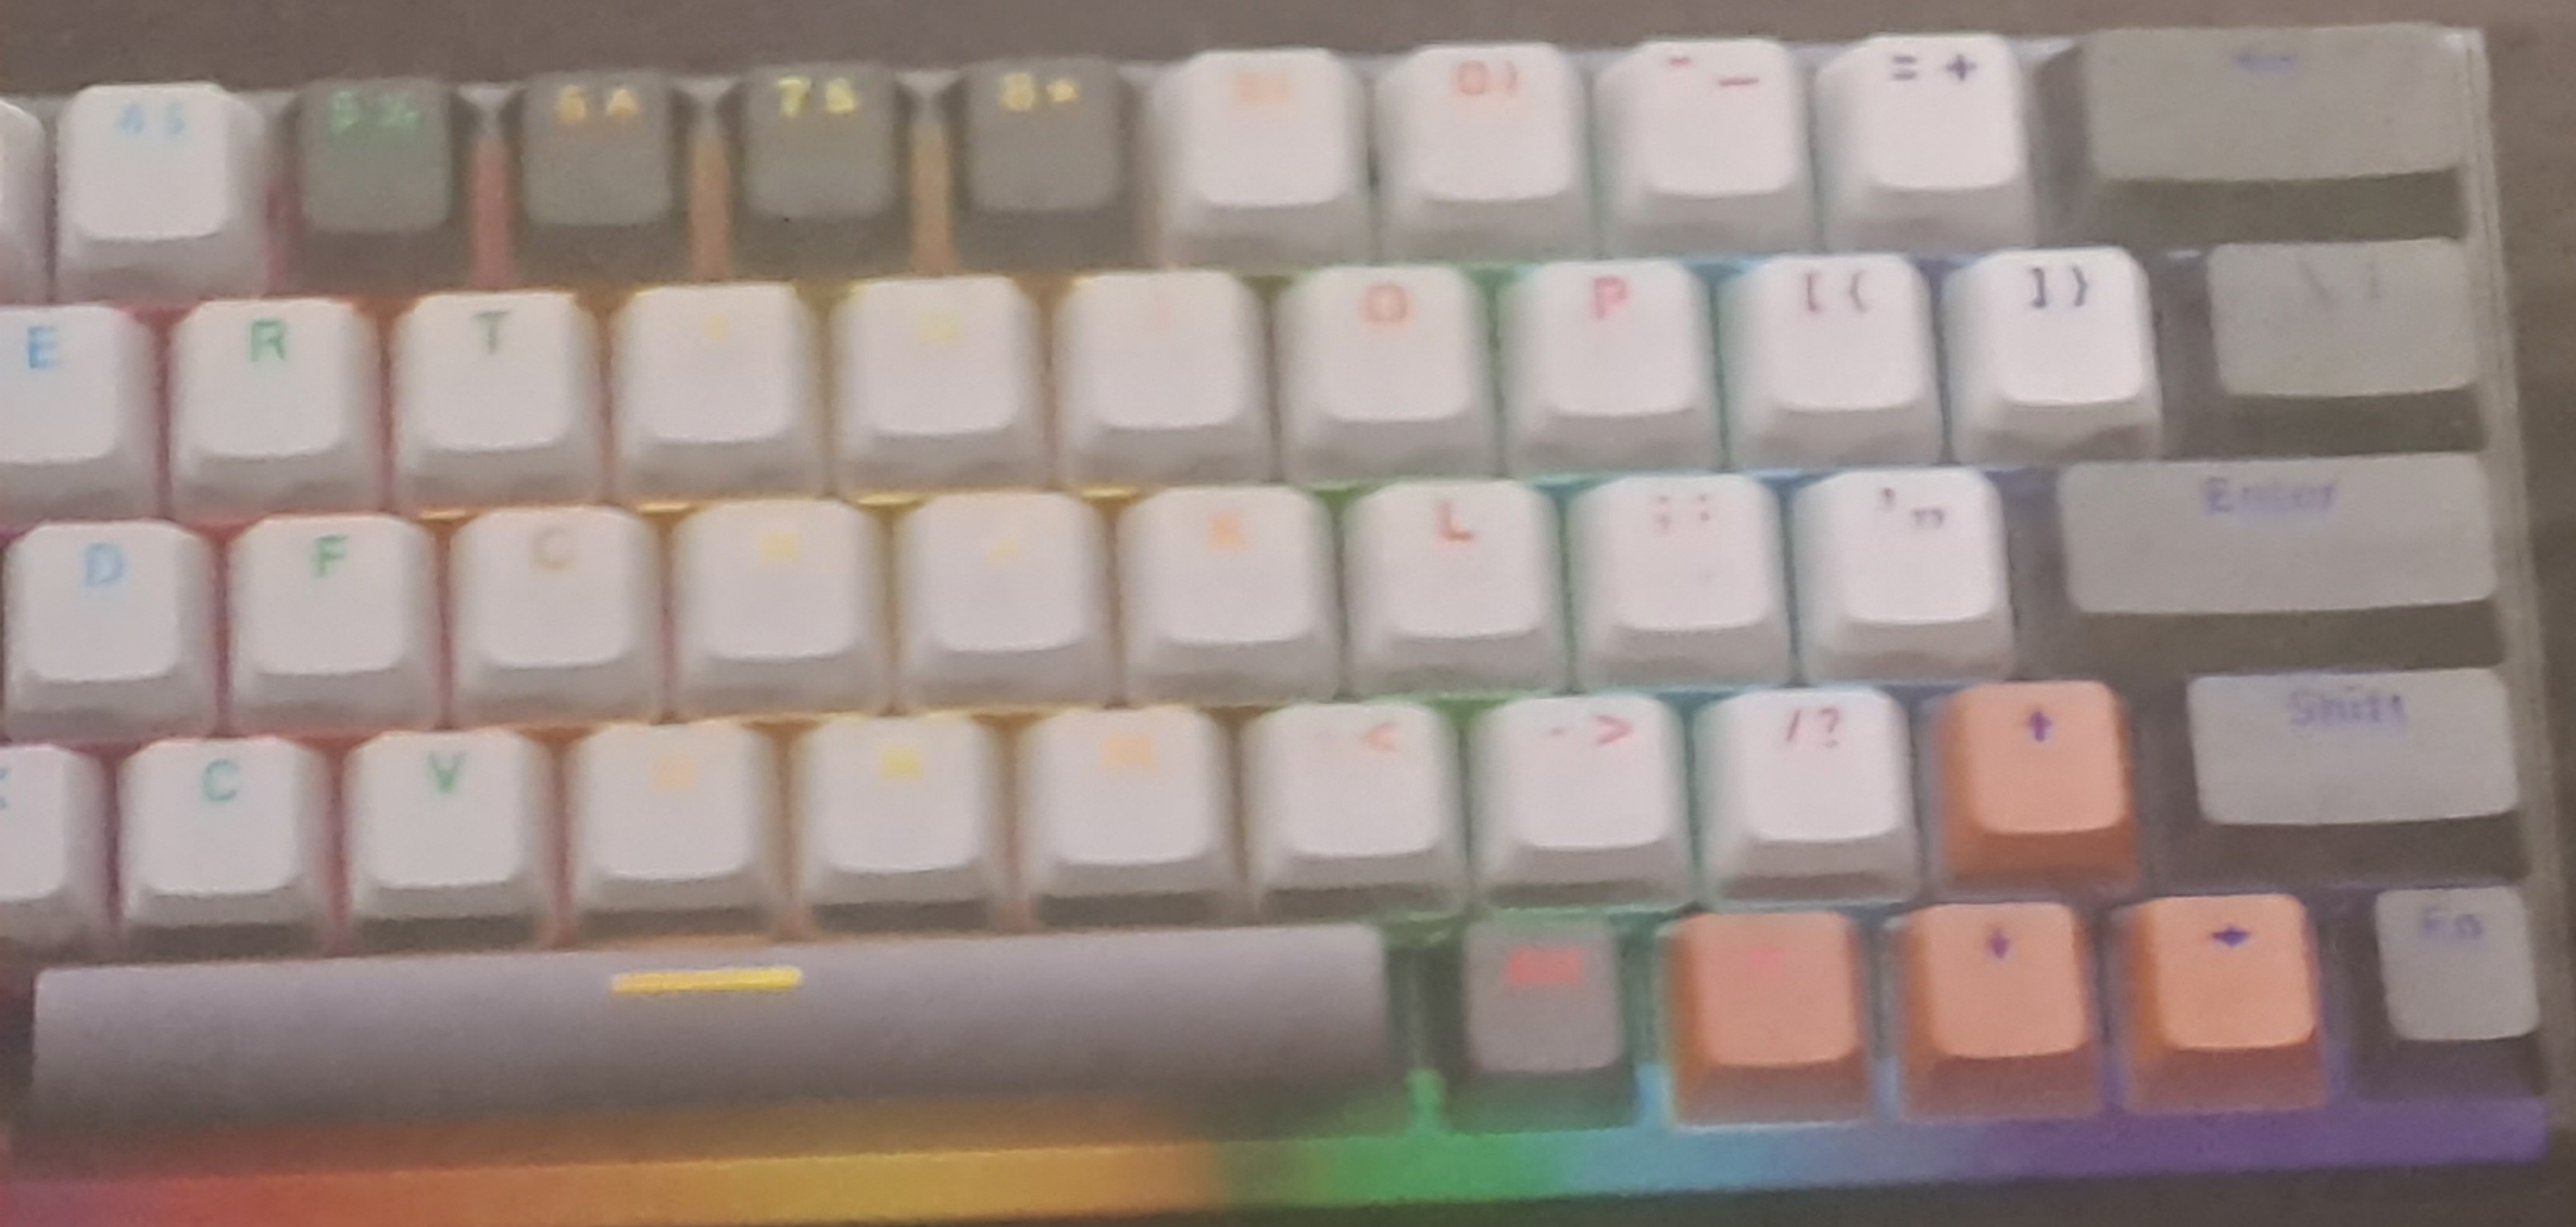

GAMING MECHANICAL KEYBOARD

RGB LIGHTS
Lighting effects can be
switched to instantly
ignite gaming passion

ERGONOMIC PENDANT KEY
Golden ratio bevel, high and
low keys, long-term use is
not easy to fatigue.

DYNAMIC RGB LIGHTING
Freely change RGB lighting settings

MECHANICAL SWITCH SHAFT
Real mechanical switch shaft, 20 million keys service life.

TWO-COLOR KEYCAPS
Two-color integrated molding, more delicate feel, never fade

DELICATE FEEL
Delicate and comfortable touch, long lasting comfort.

FC CE  UK CA RoHS MADE IN CHINA