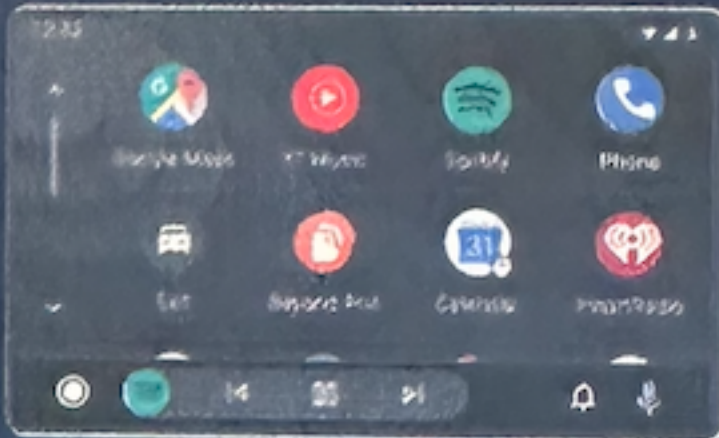

Plus

Product Features:

1. Full Android System
2. Navigation/Video/Music/Built-in GPS/TF card/4G Network/APP

CPU:

Qualcomm's QCM6125, Quad-Core A73, 2.0GHz+Quad-Core A53, 1.8GHz

Model: CPC200-Tbox

Connectivity: WiFi 802.11a/b/g/n/ac 2.4GHz+5GHz

Dimensions/Weight: 79.8x79.8x14.7mm/64g 3.14*3.14*0.58 inch/2.26 oz

Accessories: USB A to C *1, USB C to C *1

Huizhou Yunlian Technology Co.,Ltd.

Tel: 400-930-3035 Web: www.carlinkit.com

CE FCC RoHS

R 210-181448