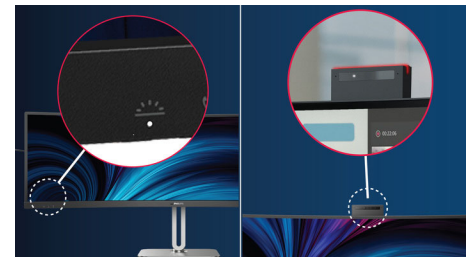

Busylight

This feature allows for privacy and optimal collaboration when working in a busy office setting. To transmit to others that they are busy, users can simply press the Busylight hotkey located on the bottom left menu of the monitor bezel, and the light located on the webcam will turn red. In addition to this, the Busylight feature can also sync with users' Microsoft Teams status.