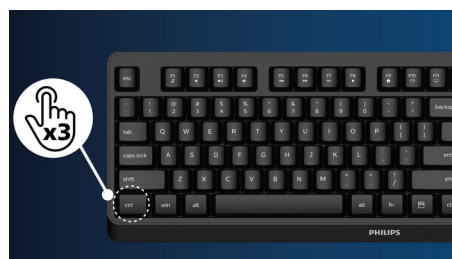

SmartKVM

Unlike traditional built-in KVM monitor buttons, the smart KVM allows for switching between sources with the click of a button on your keyboard. When all devices are properly

connected, users can easily switch between sources by clicking the "Ctrl" key three times.