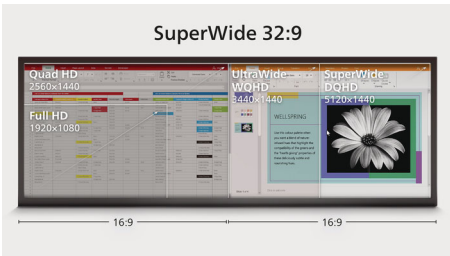

32:9 SuperWide

32:9 SuperWide 49" screen with 5120 x 1440 resolution is designed to replace multiscreen setups for a massive wide view. It's like having two 27" 16:9 Quad HD displays side by side. SuperWide monitors offer the screen area of dual monitors without the complicated setup.