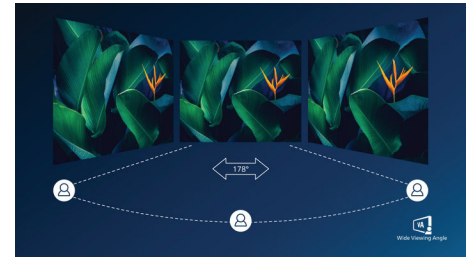

VA display

The Philips VA LED display uses an advanced multi-domain vertical alignment technology that gives you super-high static contrast ratios for extra-vivid and bright images. While standard office applications are handled with ease, it is especially suitable for photos, web browsing, films, gaming and demanding graphical applications. Its optimised pixel management technology gives you a 178/178 degree extra-wide viewing angle, resulting in crisp images.