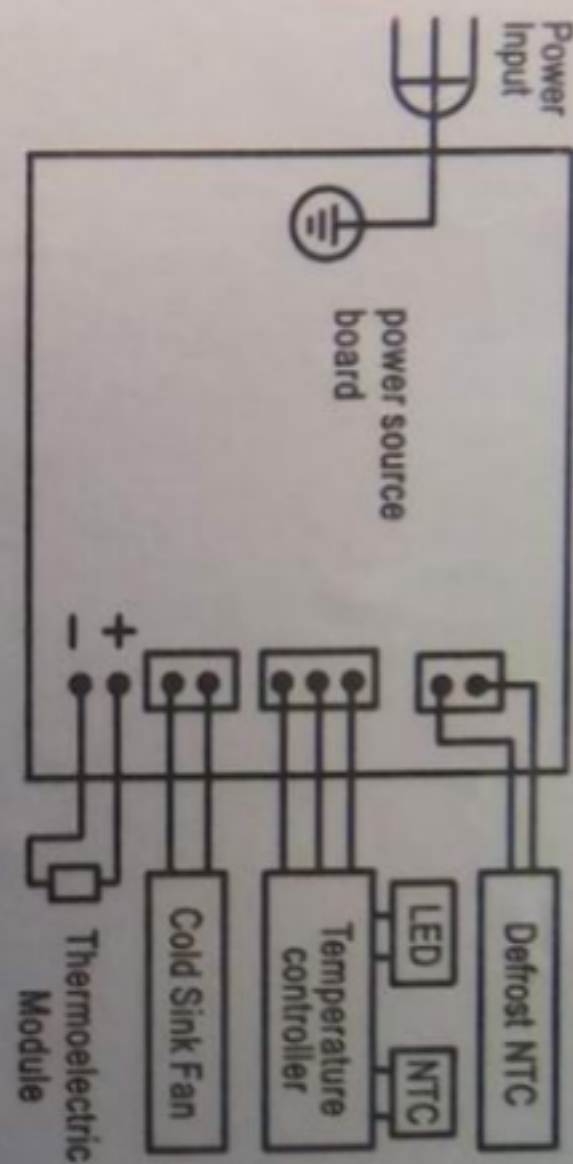

Production

Chal-Tec GmbH

Wallstraße 16, 10179 Berlin, Germany

WEEE-Nr. DE 46906833

KLARSTEIN

electronic.star

Electrocircuit Line Diagram