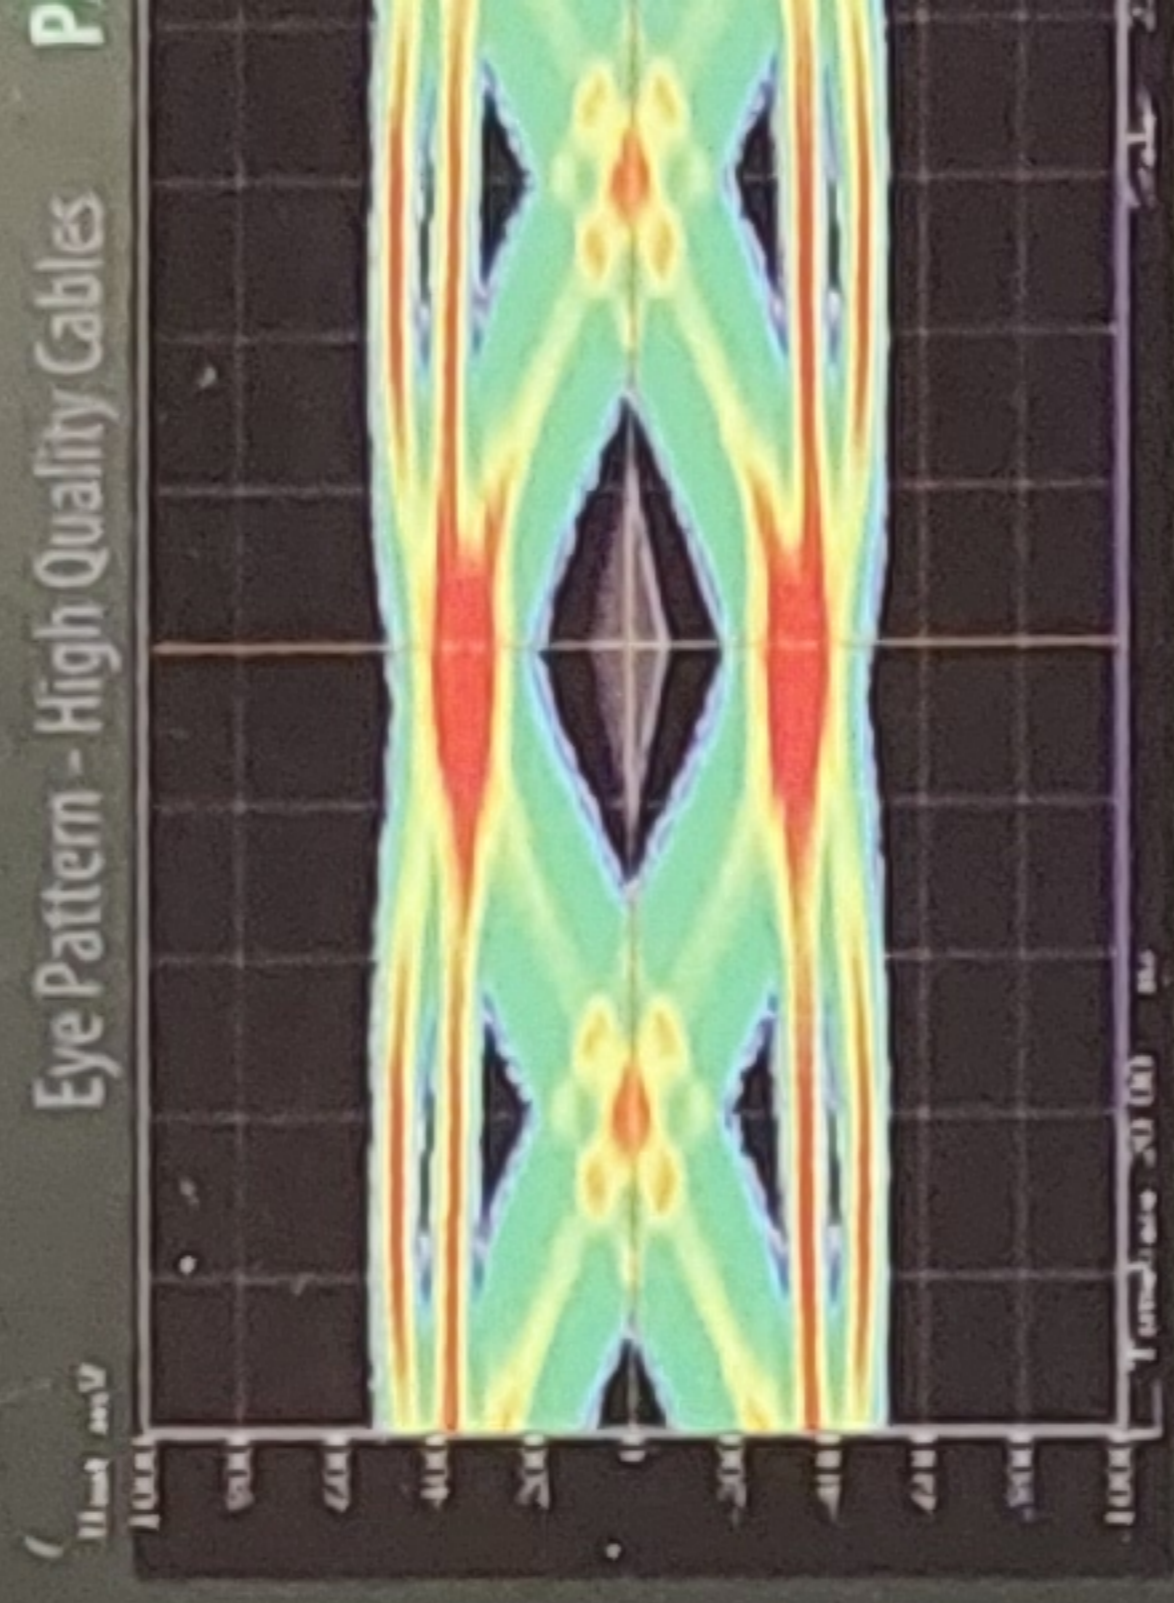

Eye Pattern - High Quality Cables

24k Gold Contacts

Ensures signal integrity

High-Density Triple-Layer Shielding

Protects against radio frequency noise up to 1 GHz

Precise Conductor Lengths

For precise signal timing and accuracy

Highest Eye Test Standards

Testing beyond basic HDMI certification ensures each M SERIES cable achieves the clearest signal

The Eye Pattern test is an HDMI industry standard test that shows all signal degradation in a single image. The bigger the opening of the "eye", the better the cable performance; a large, even area of undisturbed space around the eye indicates that the signal is strong and noise is low.

Monster® Green Packaging and Product Design

Emballage et design du produit écologiques de Monster®

To protect consumer safety and reduce pollution, this product complies with international RoHS standards, strictly limiting the use of hazardous materials such as lead and cadmium.

Pour protéger la sécurité des consommateurs et réduire la pollution, ce produit est conforme avec les normes RoHS internationales, en limitant strictement l'utilisation de des matériaux tels que le plomb et le cadmium.

Monster is proud to comply with the Green Dot package recycling and reclamation program.

Do not dispose of product in trash. Ensure safe disposal with a certified company.

Ne pas jeter ce produit aux ordures. Veuillez en assurer une élimination sûre auprès d'une entreprise autorisée.

HDMI HIGH SPEED | 18.0 Gbps

SUPER SPEED | 22.5 Gbps

MEGA SPEED | 25.0 Gbps

ULTRA SPEED | 48.0 Gbps

LIGHT SPEED | 56.0 Gbps

FR

Au-delà de la haute vitesse

Atteignez des vitesses super élevées allant jusqu'à 22.5 Gbps, soit 25% fois plus vite que les câbles haute vitesse standard de 18 Gbps

Connecteur V-Grip™

Offre une fiabilité de connexion accrue. Parfait pour tous les écrans TV montés sur support mural articulé.

Connecteurs plaqués Or 24 carats

Assure l'intégrité du signal

Blindage triple épaisseur de haute densité

Protège contre le bruit de fréquence radio jusqu'à 1 GHz

Conducteurs de longueur précise

Pour une parfaite synchronisation et précision du signal

Normes de test oculaire les plus élevées

Des tests allant au-delà de la certification HDMI de base garantissent que chaque câble M SERIES génère le signal le plus clair

ES

Más allá de la alta velocidad

Logre velocidades super altas de hasta 22.5 Gbps, más de 25% más rápido que los cables estándar de alta velocidad de 18 Gbps

Conector V-Grip™

Aumenta la resistencia y la fiabilidad de la conexión, especialmente diseñado para articular soportes de pantalla

Contactos de oro de 24K

Garantiza la integridad de la señal

Protección de tres capas de alta densidad

Protege contra la interferencia de radiofrecuencias hasta de 1 GHz

Longitud precisa del conductor

Para proporcionar una señal sincronizada y precisa

Los más altos estándares de prueba ocular

Las pruebas más allá de la certificación HDMI básica aseguran que cada cable de la M SERIES logre la señal más clara

PT

Além da alta velocidade