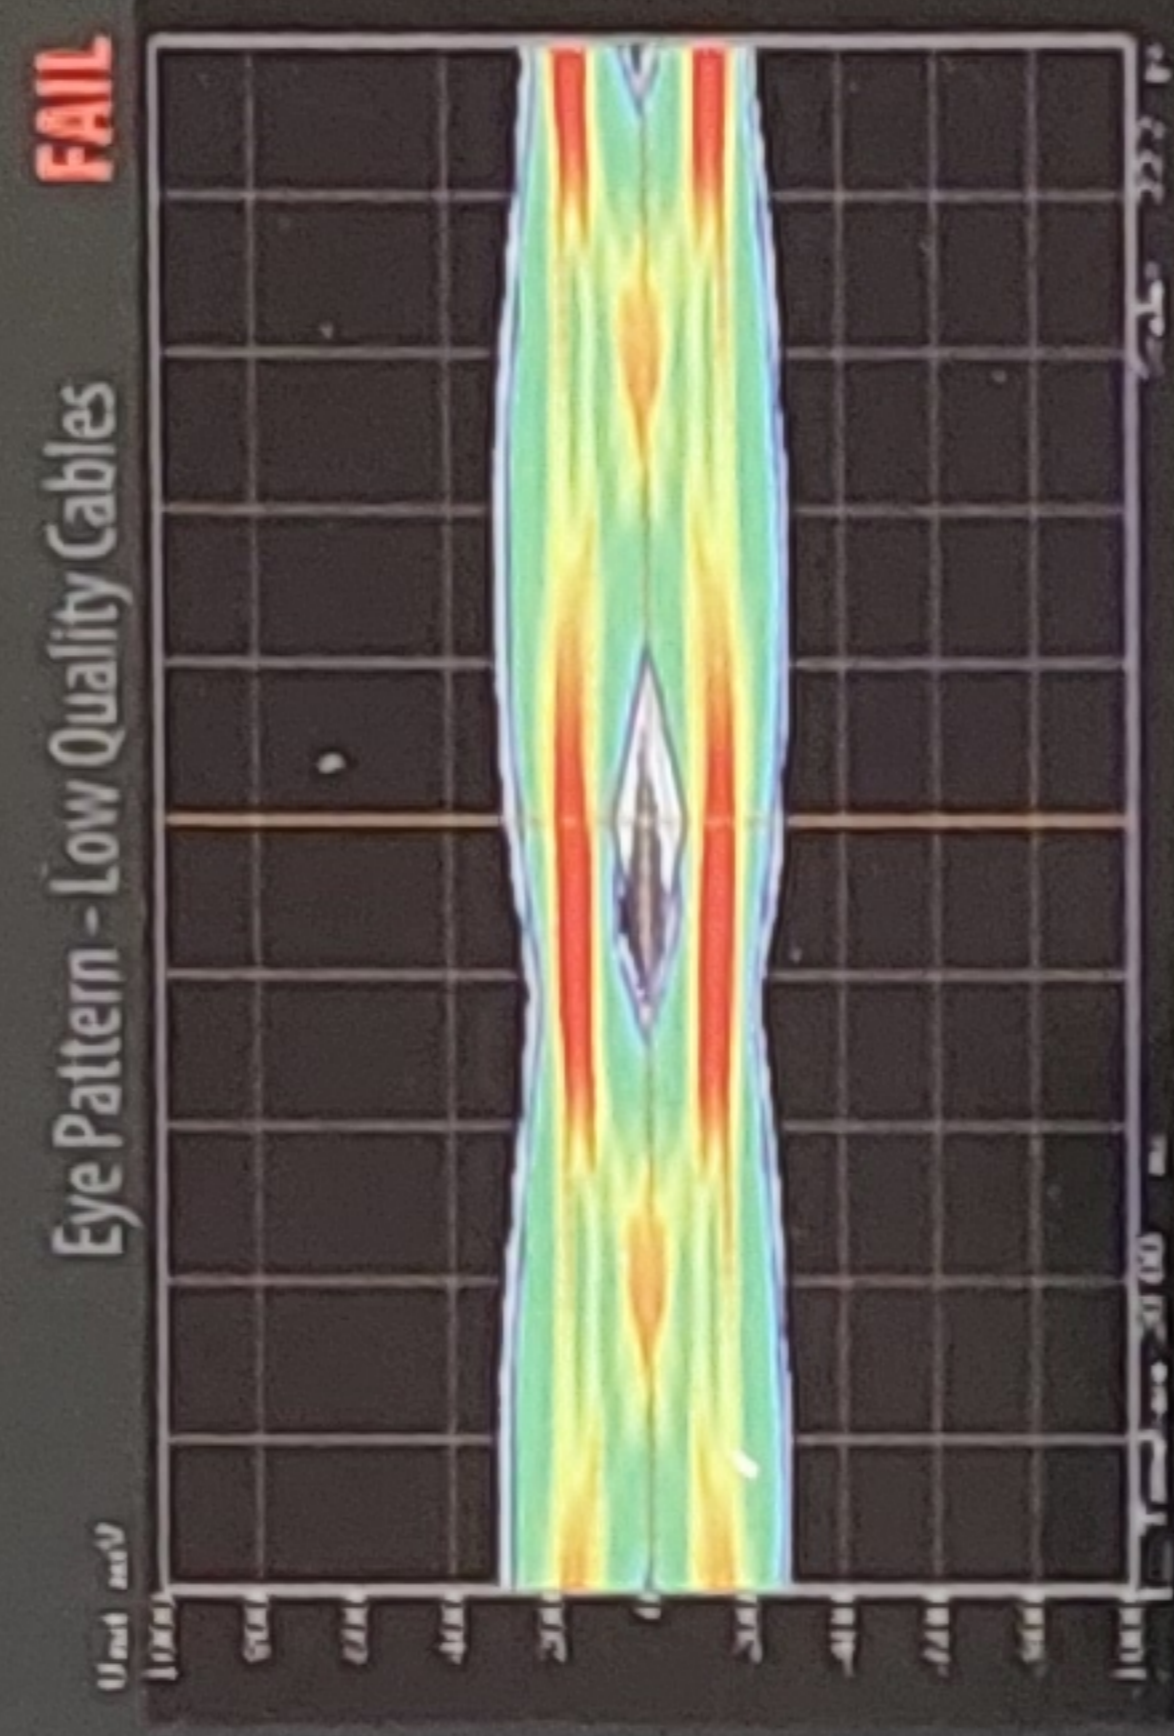

Ensures signal integrity

High-Density Triple-Layer Shielding

Protects against radio frequency noise up to 1 GHz

Precise Conductor Lengths

For precise signal timing and accuracy

Highest Eye Test Standards

Testing beyond basic HDMI certification ensures each M SERIES cable achieves the clearest signal

The Eye Pattern test is an HDMI industry standard test that shows all signal degradation in a single image. The bigger the opening of the "eye", the better the cable performance; a large, even area of undisturbed space around the eye indicates that the signal is strong and noise is low.

Monster® Green Packaging and Product Design

Emballage et design du produit écologiques de Monster®

To protect consumer safety and reduce pollution, this product complies with international RoHS standards, strictly limiting the use of hazardous materials such as lead and cadmium.

Pour protéger la sécurité des consommateurs et réduire la pollution, ce produit est conforme avec les normes RoHS internationales, en limitant strictement l'utilisation de des matériaux tels que le plomb et le cadmium.

Monster is proud to comply with the Green Dot package recycling and reclamation program.

Do not dispose of product in trash. Ensure safe disposal with a certified company.

Ne pas jeter ce produit aux ordures. Veuillez en assurer une élimination sûre auprès d'une entreprise autorisée.

Eye Pattern - Low Quality Cables

FAIL