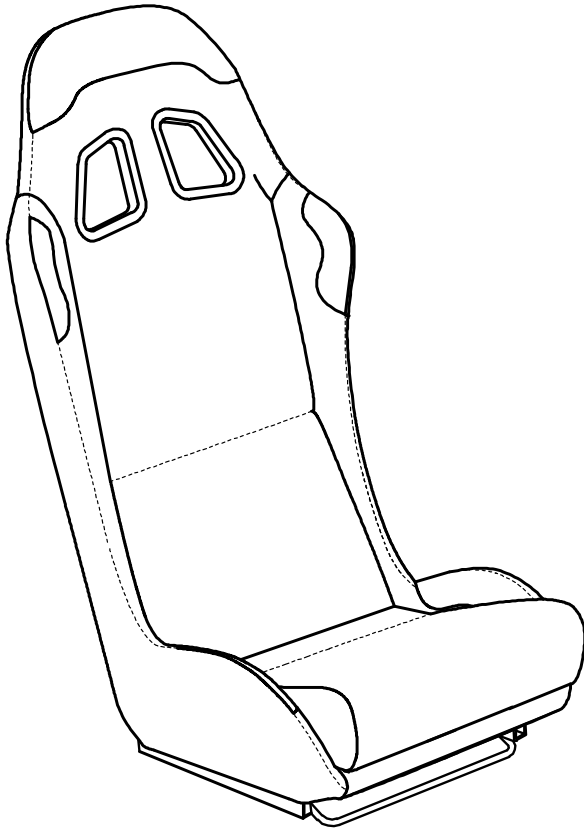

MANUAL

REBBLERS SERIES

GT and ROOKIE

8719327686935

8719327686942

The chair pictured is for illustration purposes and not an exact Reblers model of the GT or ROOKIE

**M8x14
S01x4**

**M8x16
S02x10**

**M8x20
S03x2**

**M8
S04x6**

**M10
S05x5**

**M6x20
S06x10**

**M8
S07x2**

**M5
T001**

**M6
T002**

**M14
T003**