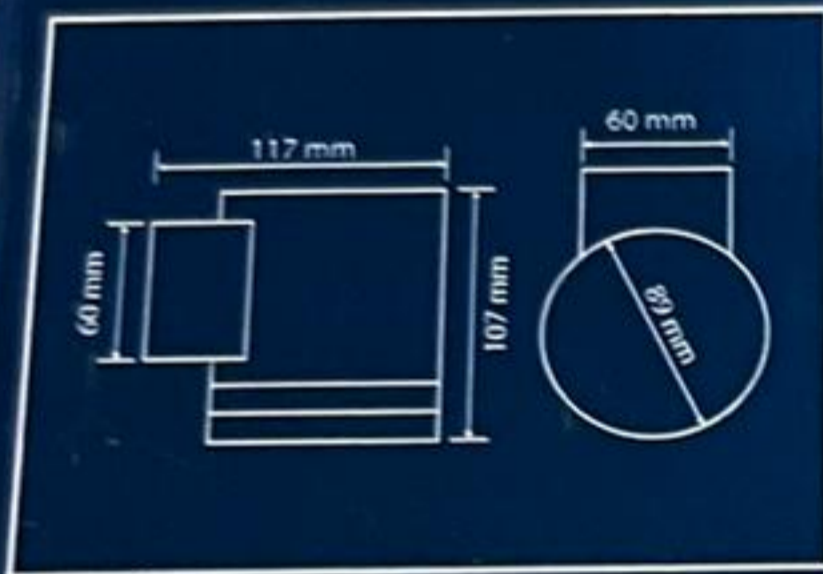

RECHARGEABLE BATTERY

IP44

ON/OFF SWITCH

35 LUMEN

WARM WHITE

DAY/NIGHT SENSOR

CORDLESS

LED 0.5W