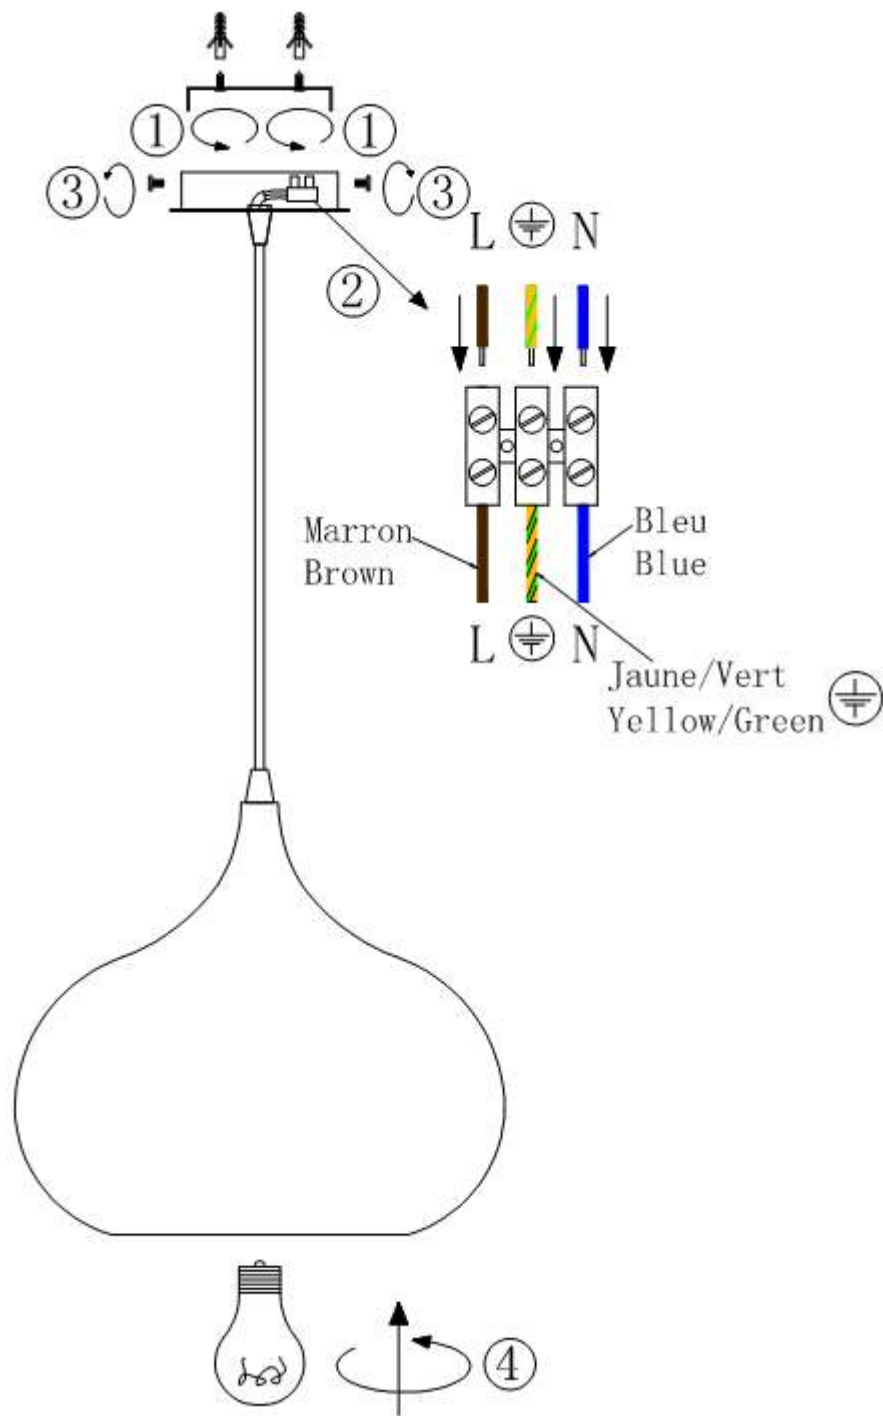

Line drawing of the item (with outline dimensions)

Item number: 31412/24/84

Installation drawing (the same as it in its instruction manual)

Technical details

materials used:	aluminium	
color:	84	green 3995c
dimmable and how is the fixture dimmable:		
size:	Height:	138cm
	Length:	
	Width:	D23.6cm
	Net Weight:	0.56kgs
power requirements:	220-240V~50HZ	
bulb type and maximum Wattage:	E27	Max.60w
number of bulbs:	1XE27	
IP degree:	IP20	