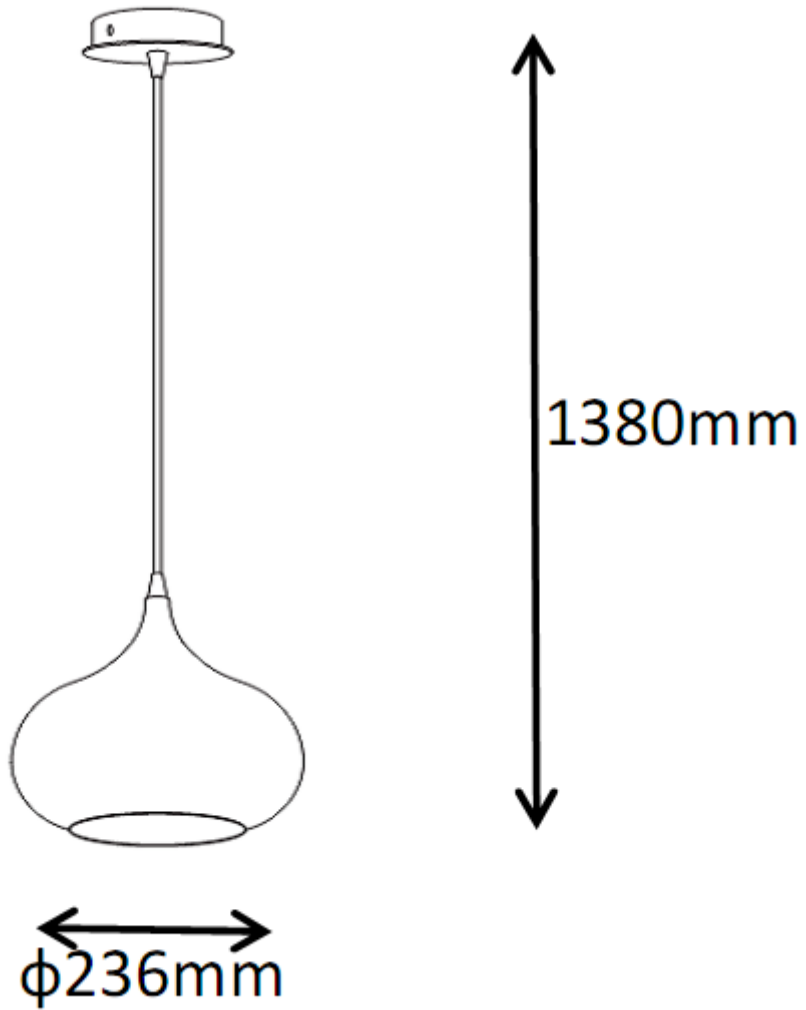

Line drawing of the item (with outline dimensions)

Item number: 31412/24/84

Installation drawing (the same as it in its instruction manual)

Technical details

materials used:	aluminium	
color:	84	green 3995c
dimmable and how is the fixture dimmable:		
size:	Height:	138cm
	Length:	
	Width:	D23.6cm
	Net Weight:	0.56kgs
power requirements:	220-240V~50HZ	
bulb type and maximum Wattage:	E27	Max.60w
number of bulbs:	1XE27	
IP degree:	IP20	