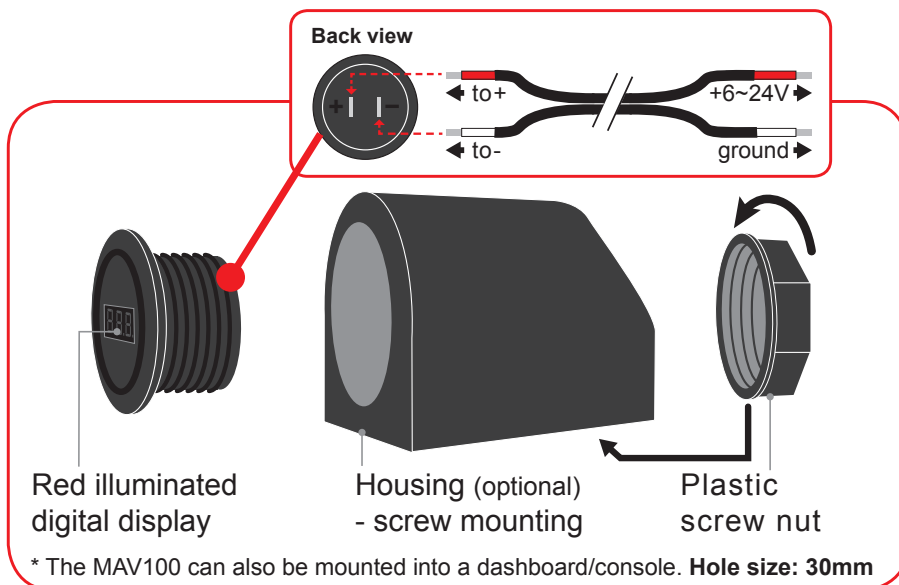

# MAV100

Universal voltage meter

- Input: 6~24V DC
- Red illuminated digital display
- Mounting in housing or directly into the dashboard/console (Hole size:  $\varnothing$ 29mm)

**WWW.CALIBER.NL**

Parallelweg 2a · 4261 GA Wijk en Aalburg · The Netherlands · Tel: +31 416-699 000 · Fax: +31 416-699 001