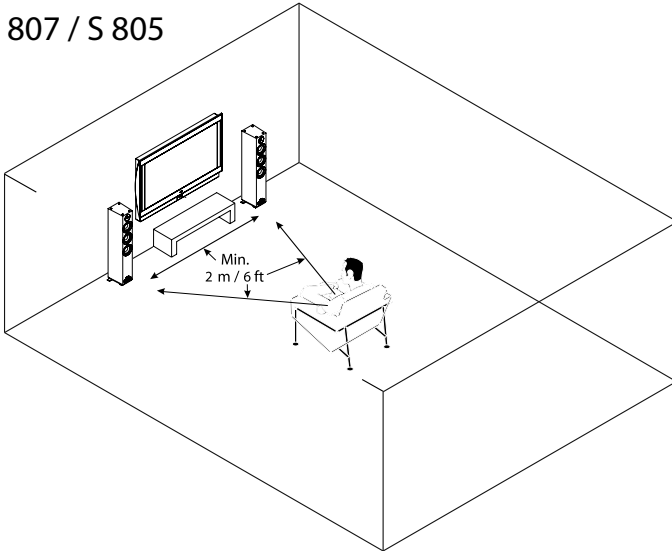

1 Placement

S 809 / S 807 / S 805