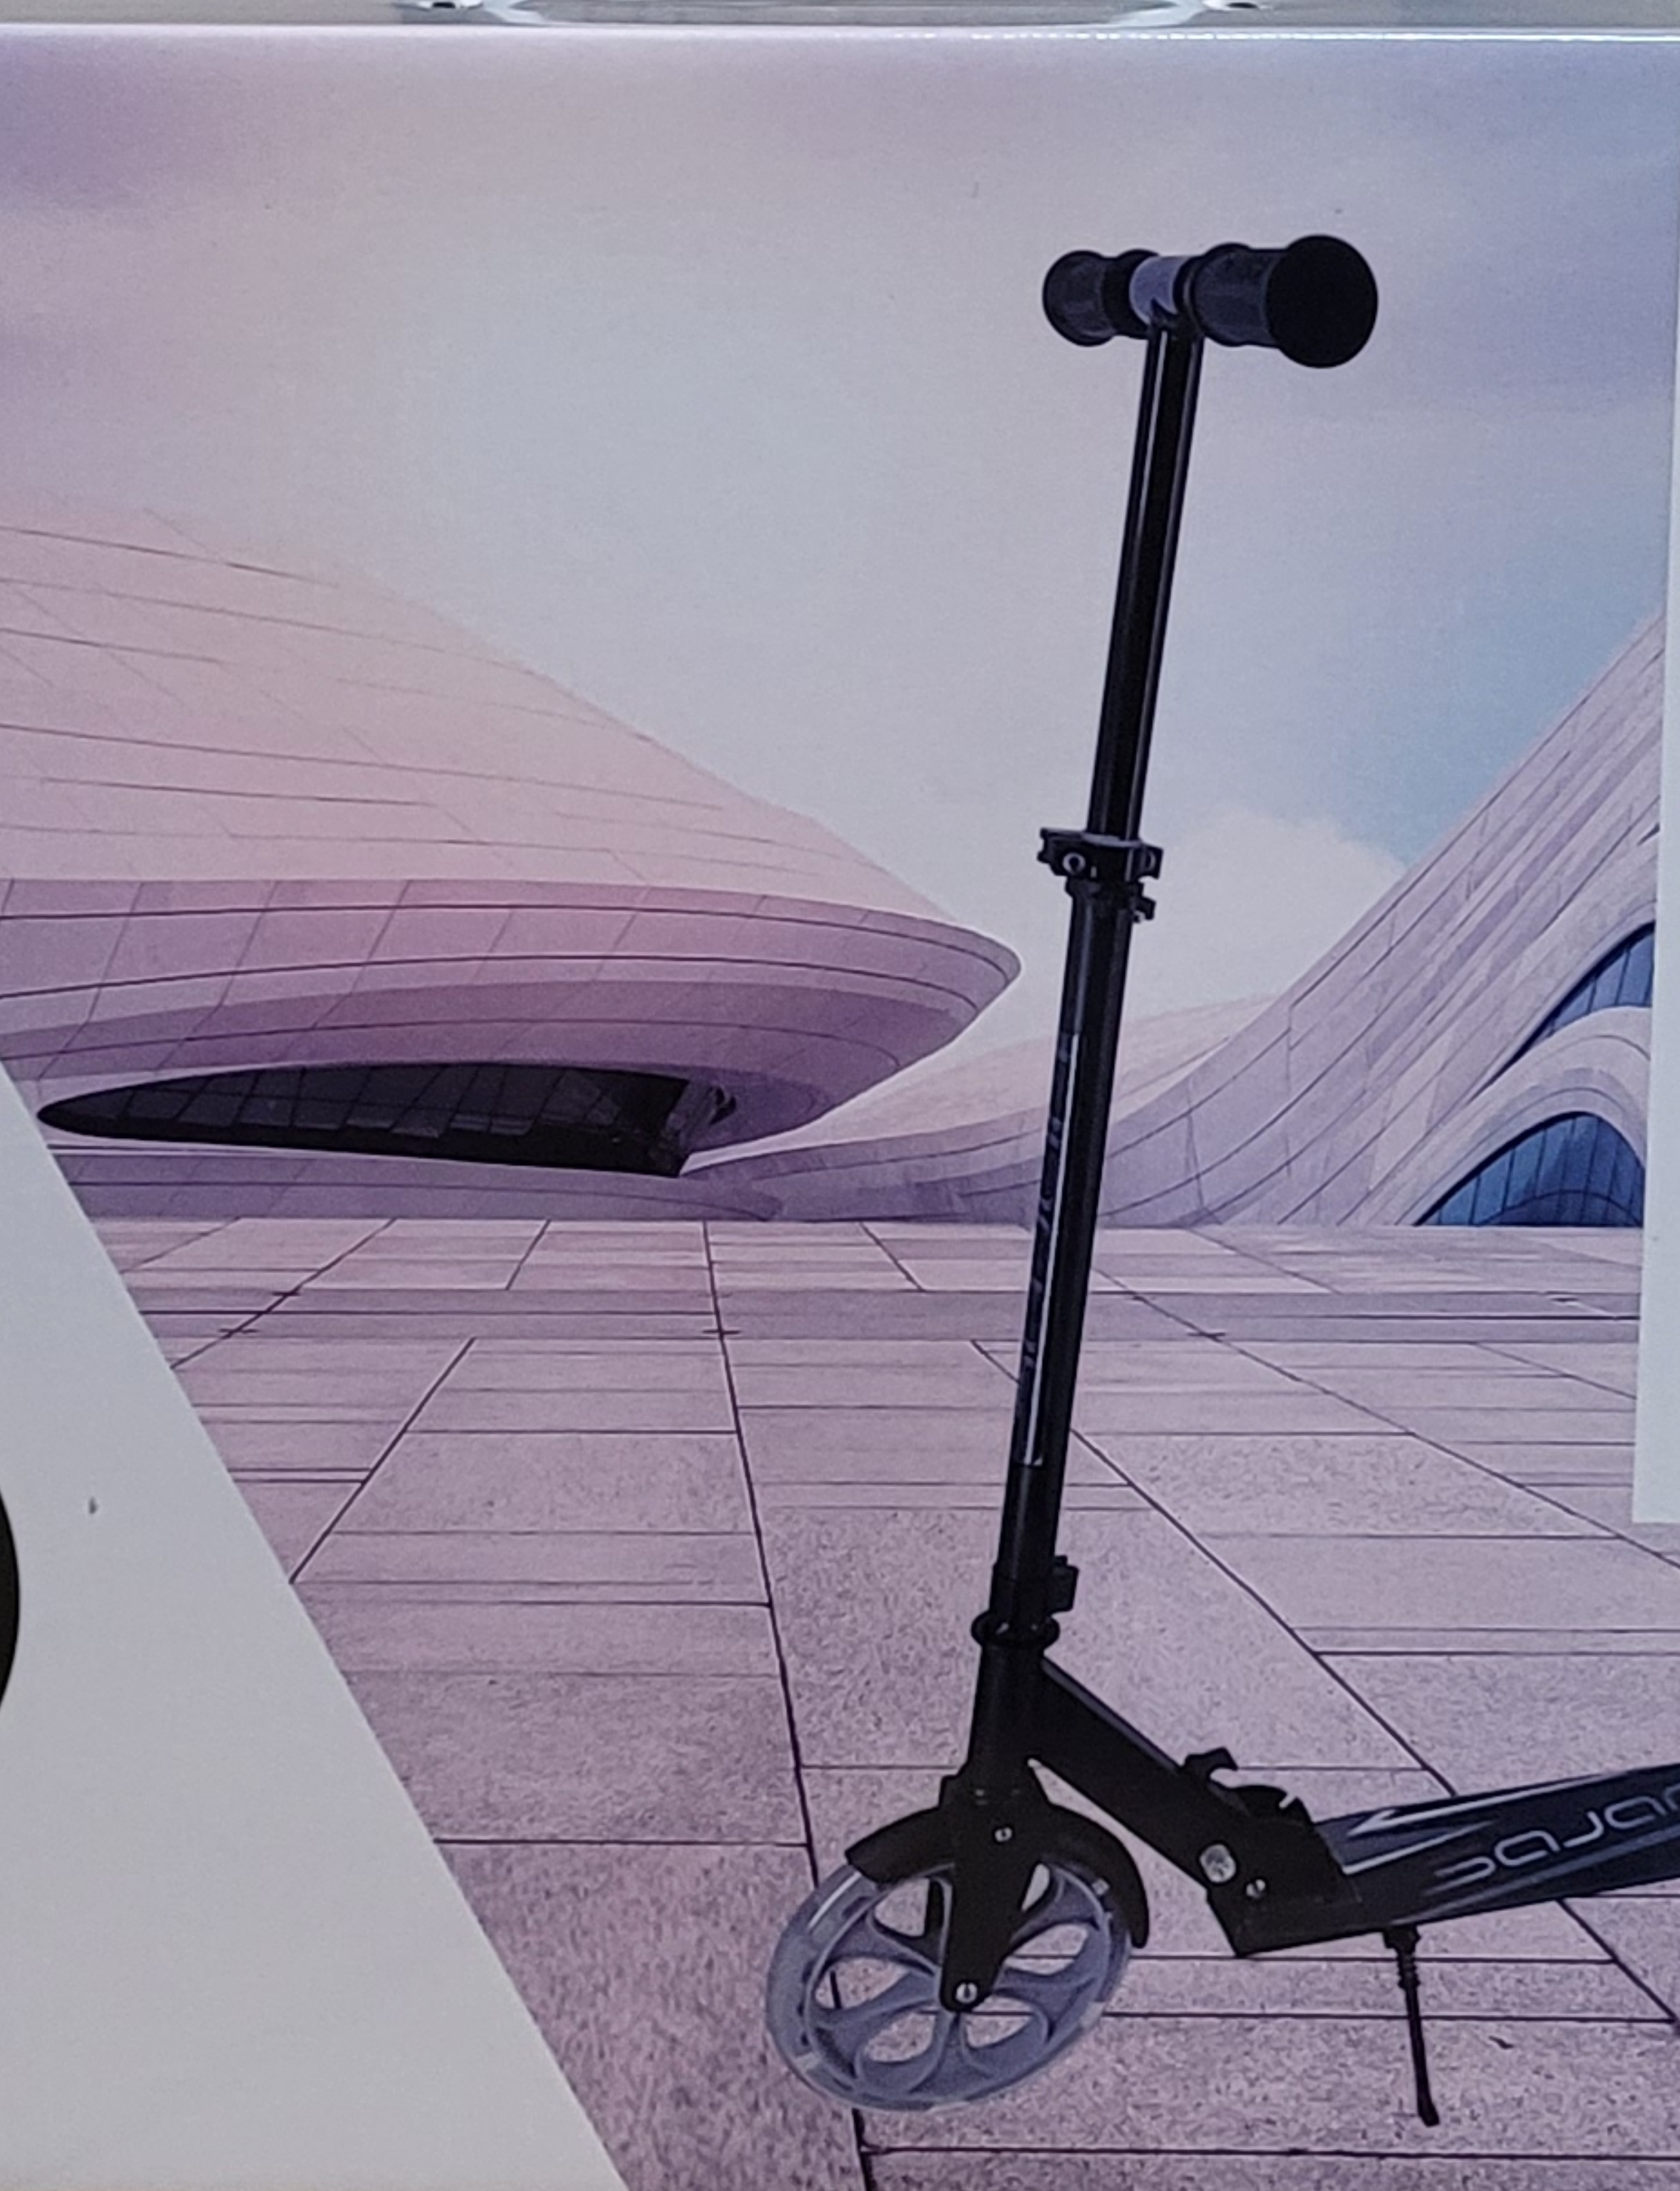

BLACK

PO21043
ITEM NO: 30491
QTY: 4 PCS
G.W: 16.5 KGS
N.W:
MEAS

PO21043
ITEM NO.:30491
QTY: 4 PCS
G.W: 16.5 KGS

PO21043
ITEM NO: 30491
QTY: 4 PCS
G.W: 16.5 KGS

PO21043
ITEM NO: 30491
QTY: 4 PCS

MEAS:78X25X62CM
N.W.: 13.5 KGS
G.W.: 16.5 KGS
QTY:
ITEM
PO210

SARAN

Importer:

PDK TRADING B.V.
De Draai 3-L-16
9076 PD Sint Annaparochie
The Netherlands.
Made in China

D200mm

Safety information

- Observe all applicable traffic rules and all local and national regulations regarding the use of scooters.
- This product may only be used by one person at a time.
- Use this scooter only on suitable surfaces that are flat, clean, and dry, and if possible without any other road users present.
- Wet, slippery or uneven surfaces will negatively impact the traction of the wheels and therefore can cause accidents and falls. Do not drive through mud, water, or puddles, and do not ride the scooter on ice or snow.
- For your own safety, always wear protective clothing.
- Never ride without helmet, hand/wrist protection, elbow protection, or knee protection.
- Before you start: Check all components for integrity and tightness.
- Avoid sloping terrain or very steep stretches.
- Only use with suitable shoes that ensure safe and firm footing.
- Do not ride at darkness and/or under conditions of poor visibility.
- Always be aware of pedestrians and other road users. Be considerate of other persons.
- Always bear in mind that any kind of trick/stunt will reduce your control over the scooter. The risk of injury and the requirements towards user and material increase with the difficulty of tricks or stunts.
- The user alone is responsible for all risks in regards to tricks/stunts when driving.
- Maximum load 100 kgs
- It's not use meant for extreme sports
- not for professional purposes
- Age 6+