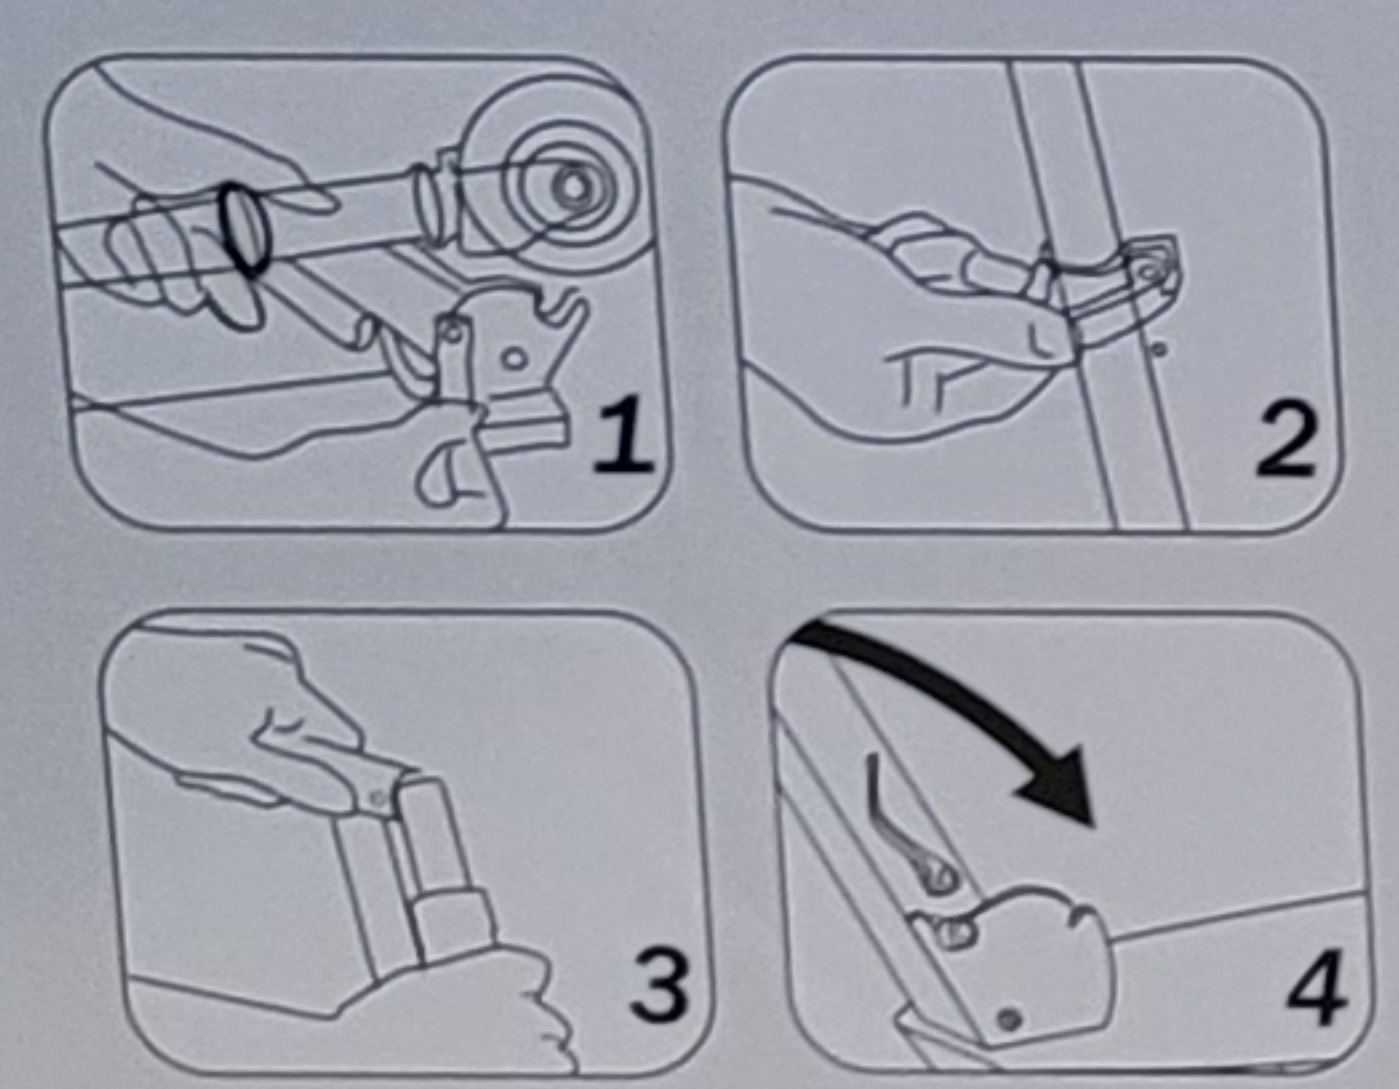

BLACK

PO21043
ITEM NO: 30491
QTY: 4 PCS
G.W: 16.5 KGS
N.W:
MEAS

PO21043
ITEM NO.:30491
QTY: 4 PCS
G.W: 16.5 KGS

PO21043
ITEM NO: 30491
QTY: 4 PCS
G.W: 16.5 KGS

PO21043
ITEM NO: 30491
QTY: 4 PCS

MEAS:78X25X62CM
N.W.: 13.5 KGS
G.W.: 16.5 KGS
QTY:
ITEM
PO210

SARAN

Importer:

PDK TRADING B.V.
De Draai 3-L-16
9076 PD Sint Annaparochie
The Netherlands.
Made in China

D200mm

Safety information

- Observe all applicable traffic rules and all local and national regulations regarding the use of scooters.
- This product may only be used by one person at a time.
- Use this scooter only on suitable surfaces that are flat, clean, and dry, and if possible without any other road users present.
- Wet, slippery or uneven surfaces will negatively impact the traction of the wheels and therefore can cause accidents and falls. Do not drive through mud, water, or puddles, and do not ride the scooter on ice or snow.
- For your own safety, always wear protective clothing.
- Never ride without helmet, hand/wrist protection, elbow protection, or knee protection.
- Before you start: Check all components for integrity and tightness.
- Avoid sloping terrain or very steep stretches.
- Only use with suitable shoes that ensure safe and firm footing.
- Do not ride at darkness and/or under conditions of poor visibility.
- Always be aware of pedestrians and other road users. Be considerate of other persons.
- Always bear in mind that any kind of trick/stunt will reduce your control over the scooter. The risk of injury and the requirements towards user and material increase with the difficulty of tricks or stunts.
- The user alone is responsible for all risks in regards to tricks/stunts when driving.
- Maximum load 100 kgs
- It's not use meant for extreme sports
- not for professional purposes
- Age 6+