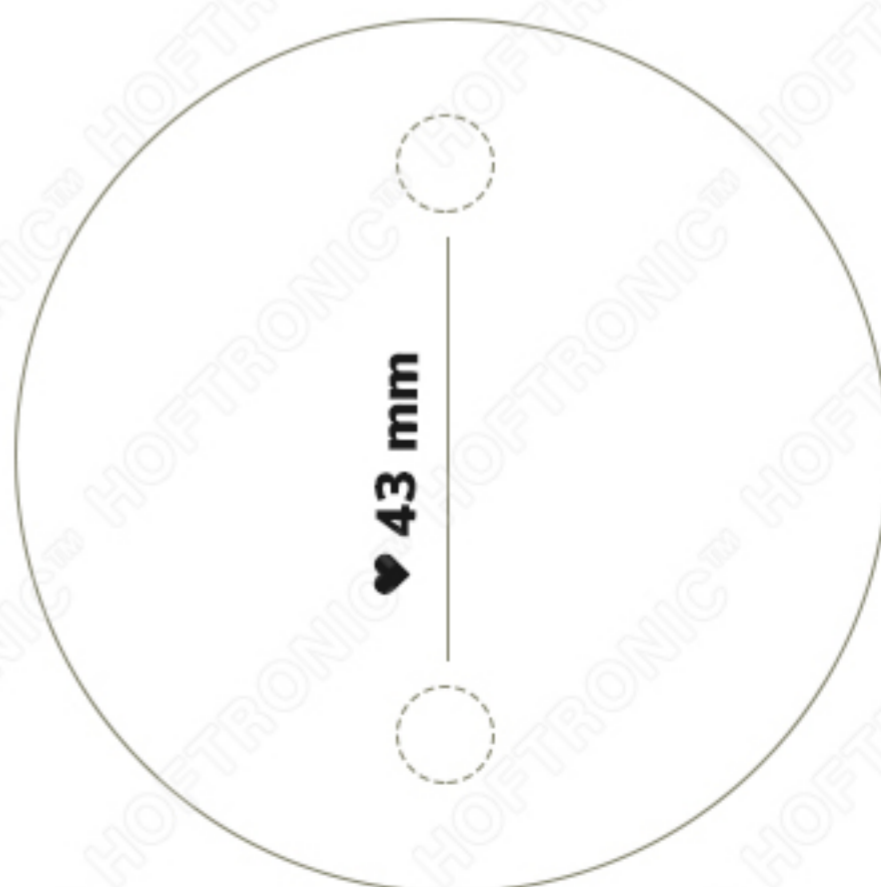

22 mm

**HOFTRONIC™**

LED Wall Light Lago SS

SKU:4402198

POWER:GU10 MAX35W

AC100-240V,50/60Hz

Made in PRC

**Cable inlet  
Max: 15 mm**

**diameter  
(Ø): 8 mm**

▼ 43 mm