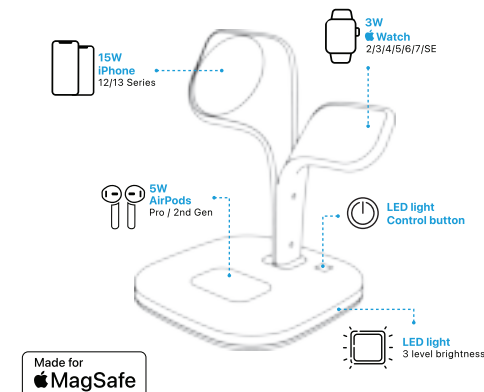

Safety Tips

Please read the instructions carefully before using the product, so that it can be used correctly and stored properly.

1. Do not disassemble the product or change the actual use of the product without authorization.
2. Keep away from water or other liquids which may lead to short circuit when using the products.
3. Please use the product in the temperature range of -10°C -45°C. Do not use the product near the fire source or under sunlight.
4. For safety, please place the product away from children.
5. Please do not place magnetic cards, magnetic stripe media, and precision machinery too close to the device. Not for the otterbox commuter case.

Europe Shops

Telefoon: 0031 33 844 6354
Email: info@europeshops.nl
Vrouwenweg 1 d
3864DX Nijkerkerveen
BTW nummer: NL863679298B01
Banknr: NL 48 RABO 0189 2474 52
KvKnr: 85601268.

Europe Shops is een onderdeel van LakeField Retailer v.o.f.