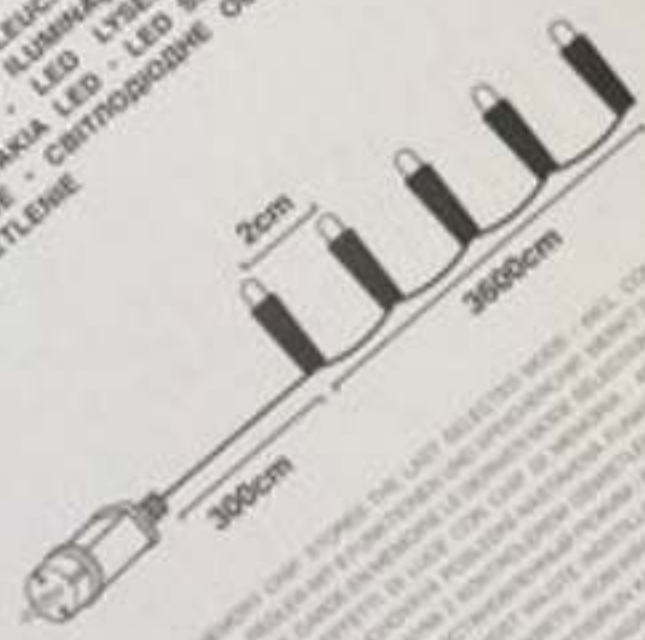

LED LIGHTS - LED VERLICHTING - LED BELEUCHTUNG - ECLAIRAGE LED - ILLUMINACION LED
FILEO LUMINOSO LED - OSVETLENIJE LED - ILLUMINACAO LED - OSVETLENJE LED - ГИПРРНИЦА
СВЕТЛОДИДНАН - LED VALAISTUS - ΣΟΤΑΚΙΑ LED - LED SPULDZES - LED LEMPUDES - LED BELYSHING
LED VALGIUSTUS - LED OSVJETLJENJE - СВІТЛОДИДНІ ОСВІТЛЕННЯ - SET DE ILLUMINAT LED
LED SVETLODA GИПРРНИЦА - LED OSVETLENE