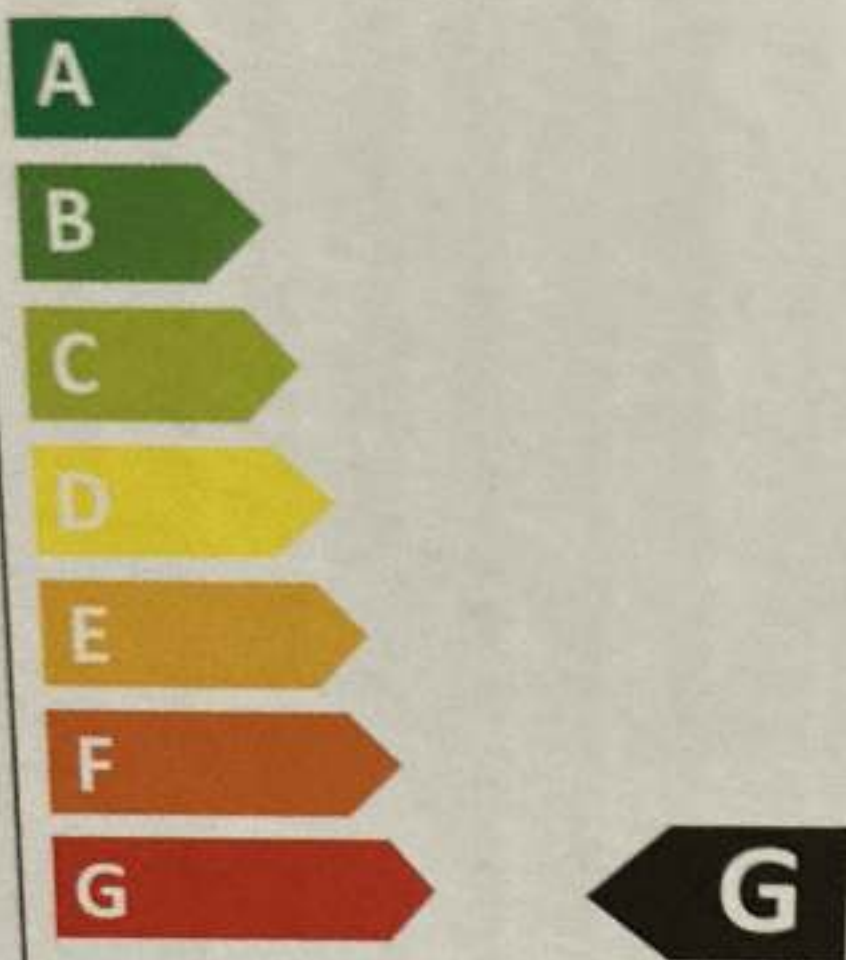

INNRR

OGL 130 CG

5
kWh/1000h

2019/2015

OGL 130 CG - EU version

8 718781 553654

Innr Lighting B.V. IBRS 1232,
1200 WB, The Netherlands

Made in China © Innr Lighting B.V. 2021