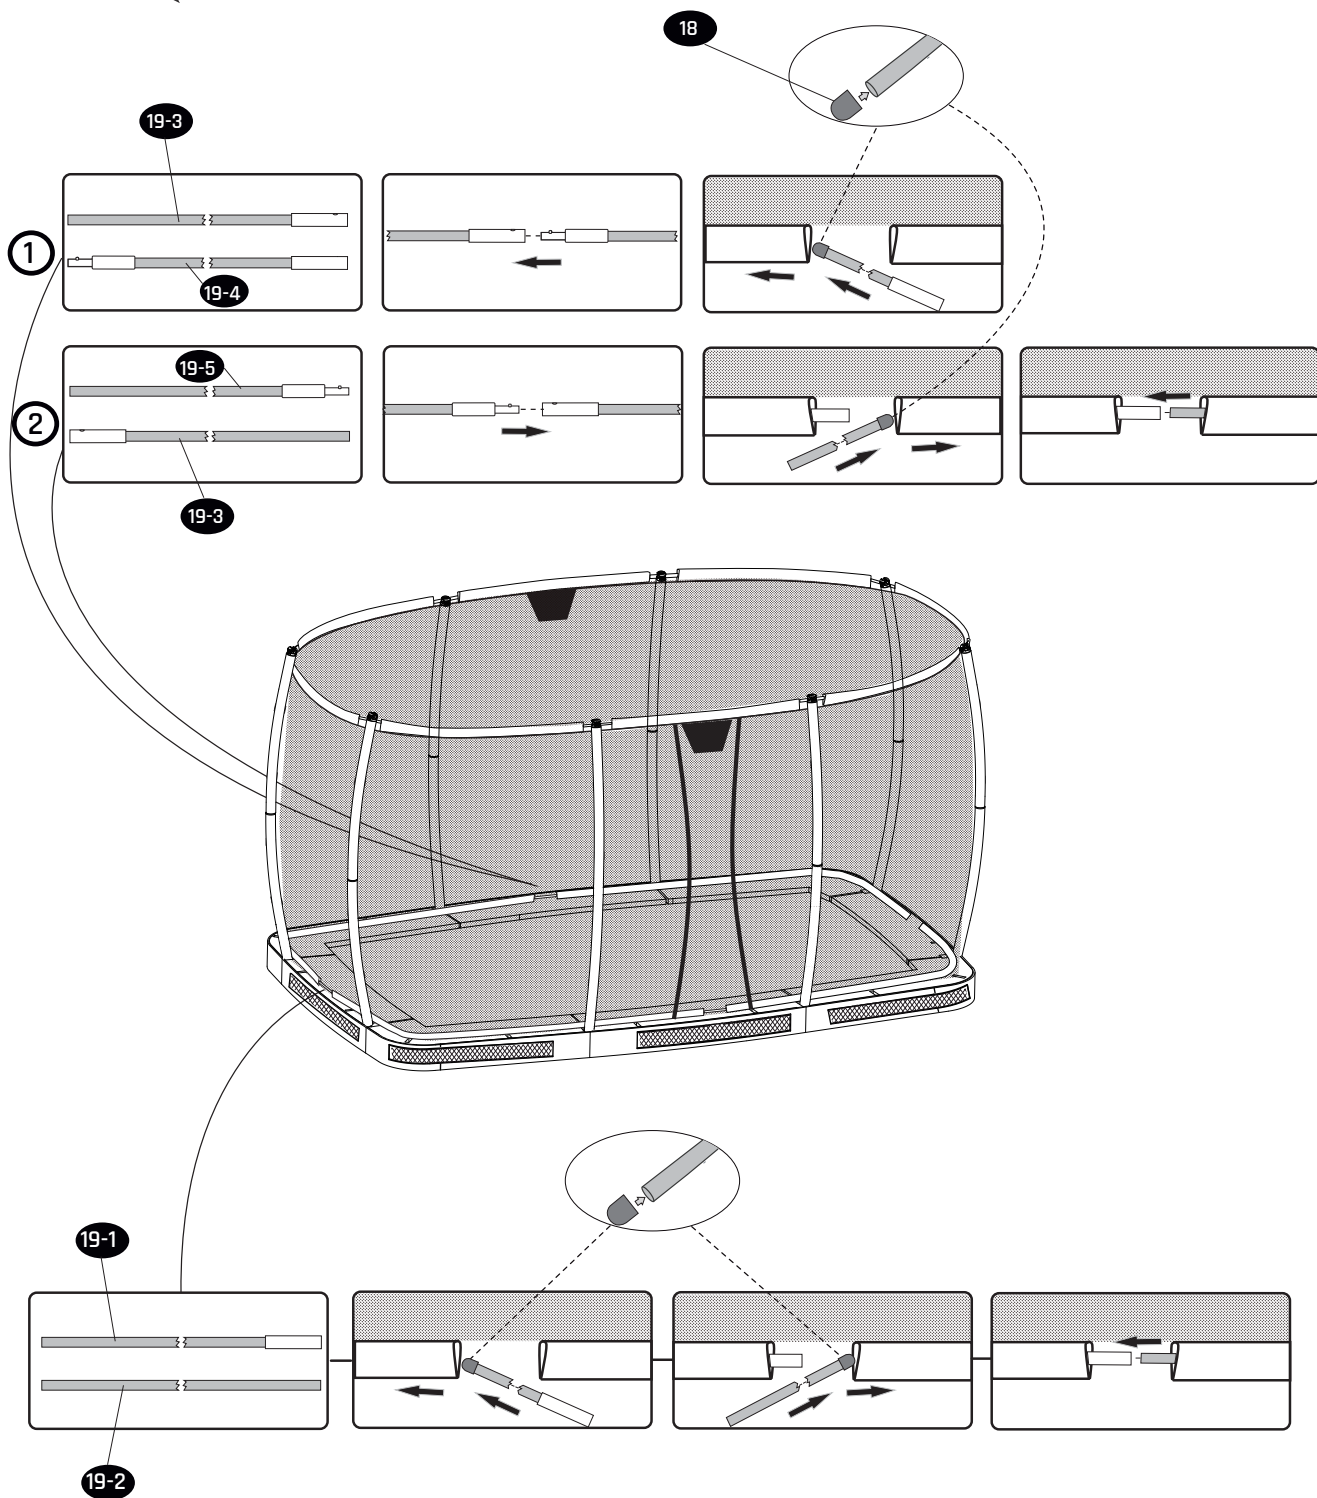

Trampoline

EXIT Allure Inground 244x427

25