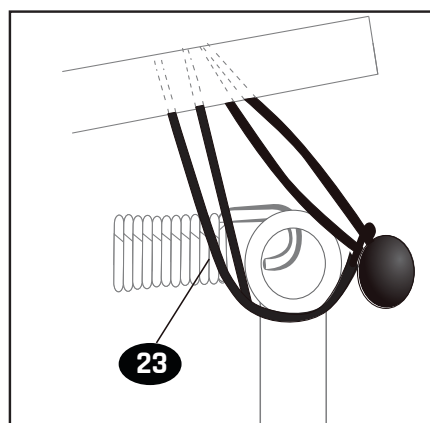

21

22

23

24

Trampoline

EXIT Allure Inground 244x427

25

23