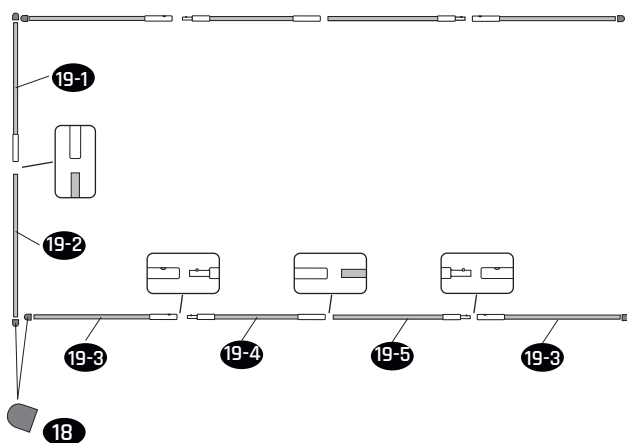

Trampoline

EXIT Allure Inground 244x427

Premium Safetynet

18

SI40251 **8X**

19

B0106000946 **1X**

20