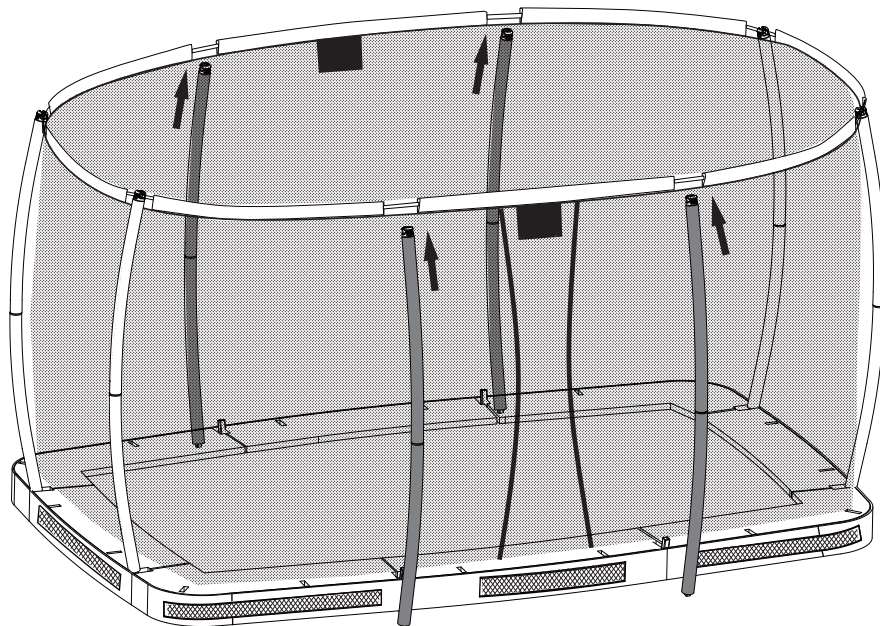

Trampoline

EXIT Allure Inground 244x427

21

22

23

24

Trampoline

EXIT Allure Inground 244x427