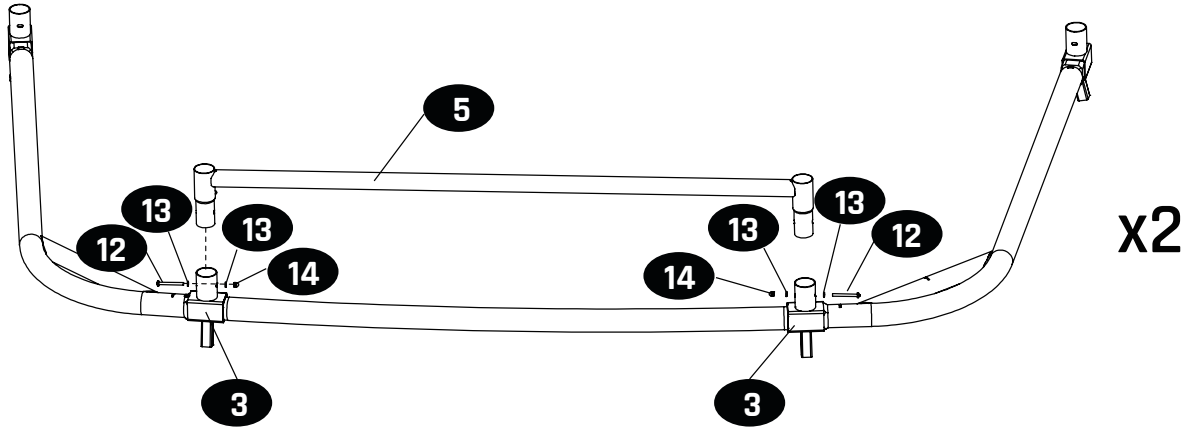

SL40200 **1X**

CG26001 **1X**

FD23022 **1X**

B8001006929

Tools required

- Tape Measure
- Cord min. 5 meter long

1

Trampoline

EXIT Allure Inground 244x427

4

5

Trampoline

EXIT Allure Inground 244x427

6

7

8