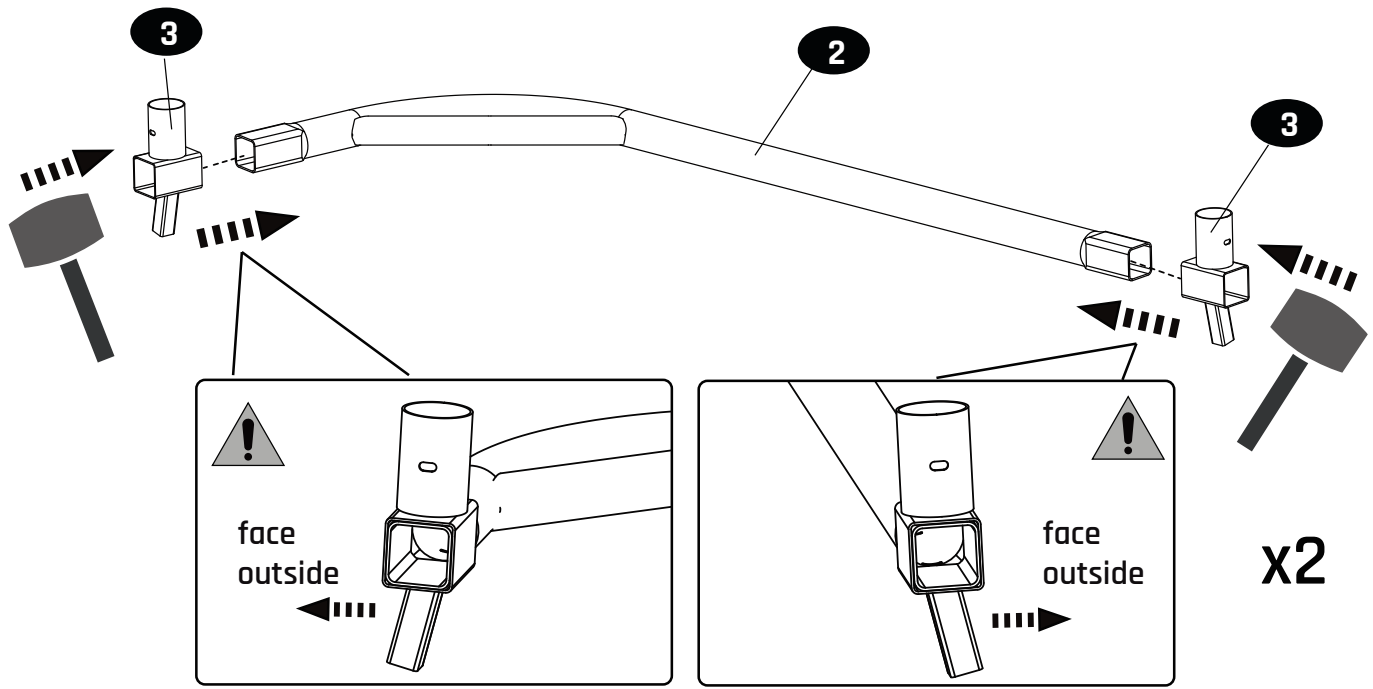

SL40200 **1X**

CG26001 **1X**

FD23022 **1X**

B8001006929

Tools required

- Tape Measure
- Cord min. 5 meter long

1

Trampoline