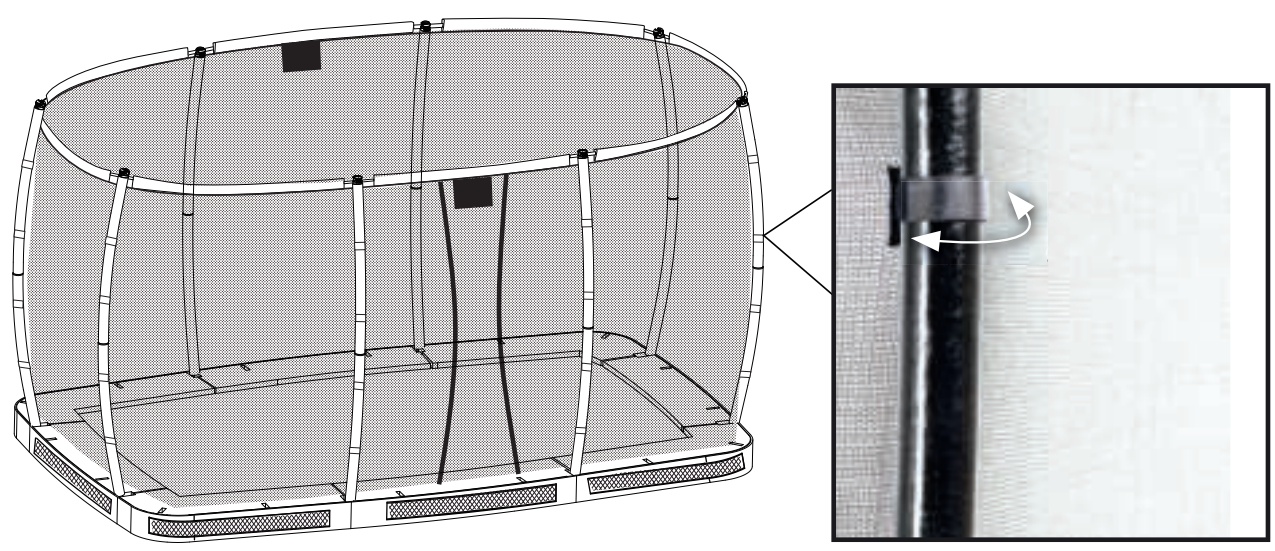

21

22

23

24

Trampoline

EXIT Allure Inground 244x427

25

23