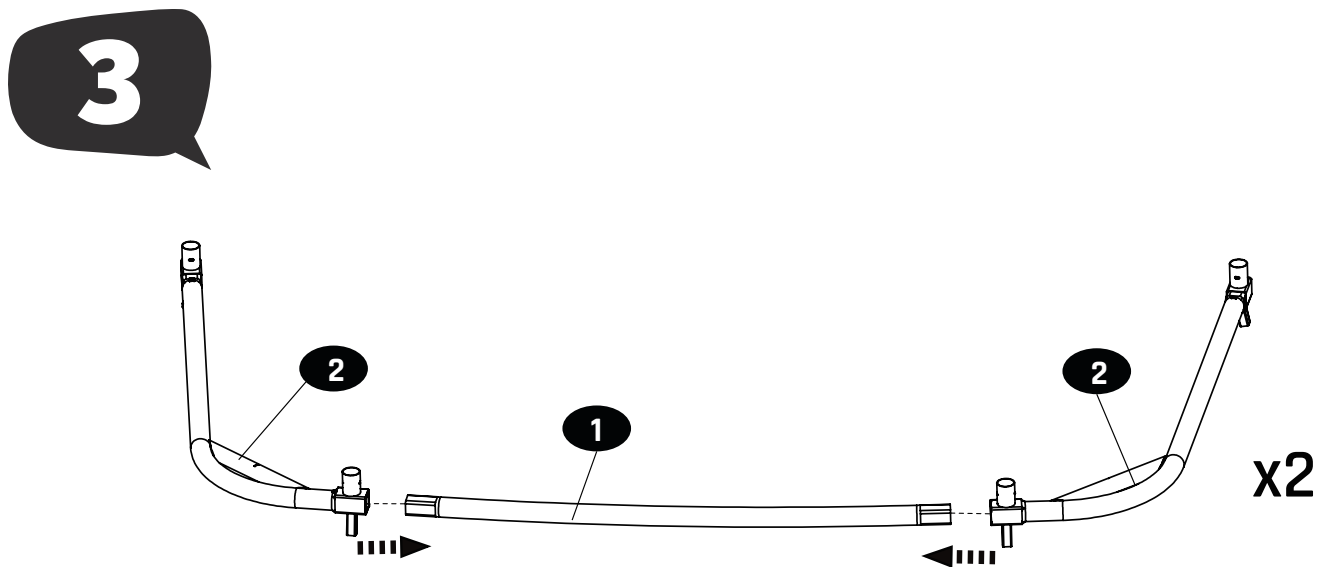

Trampoline

EXIT Allure Inground 244x427