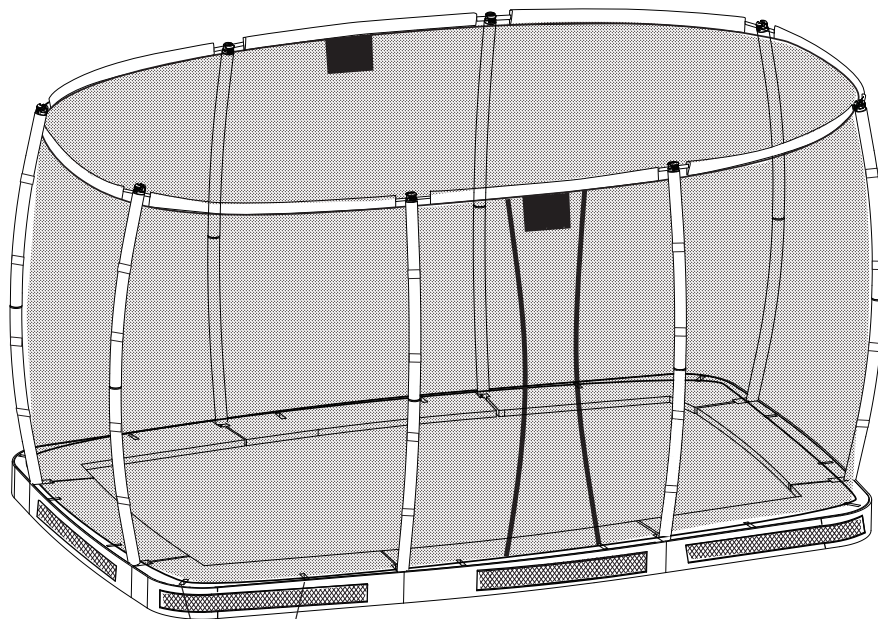

21

22

23

24

Trampoline

EXIT Allure Inground 244x427

25

23