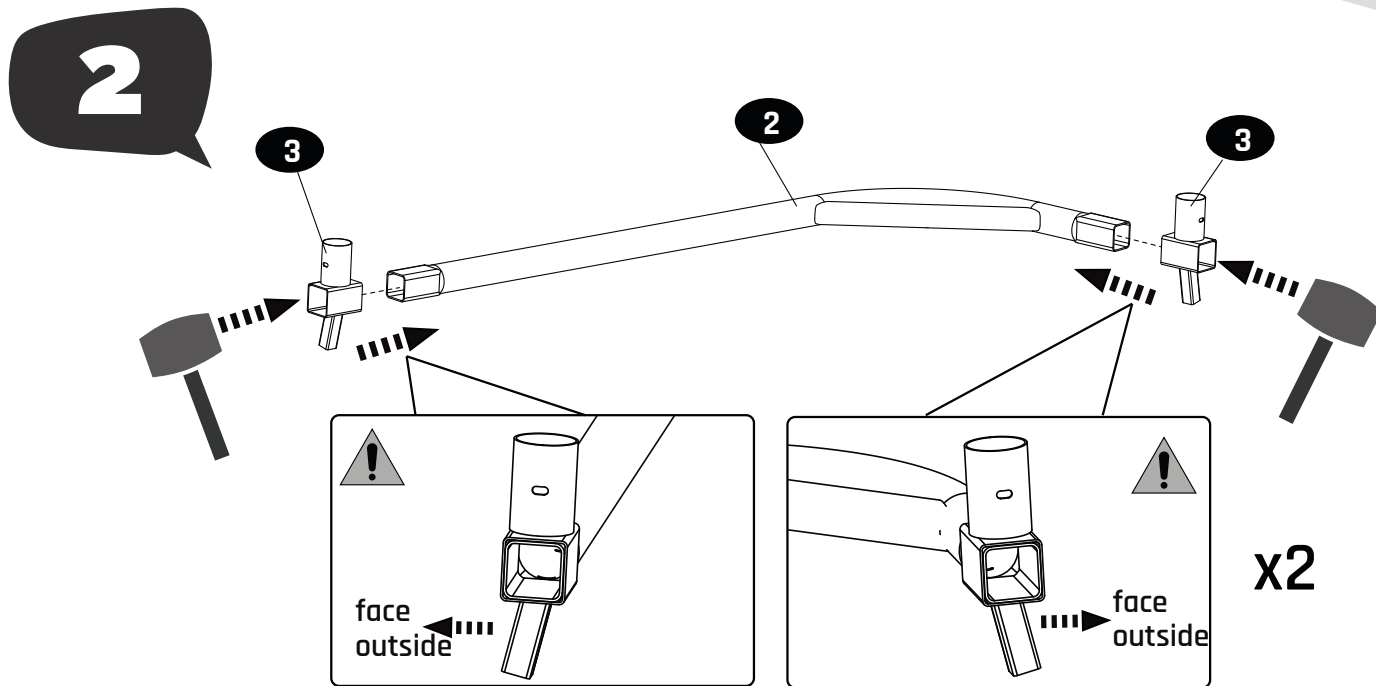

Trampoline

EXIT Allure Inground 244x427