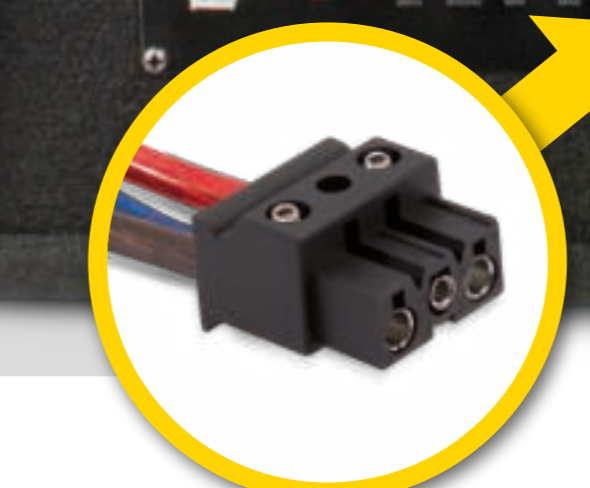

PRIME
SERIES BY CALIBER

CALIBEREUROPE.COM

CALIBER EUROPE BV • Kortakker 10 • 4264 AE Veen • The Netherlands