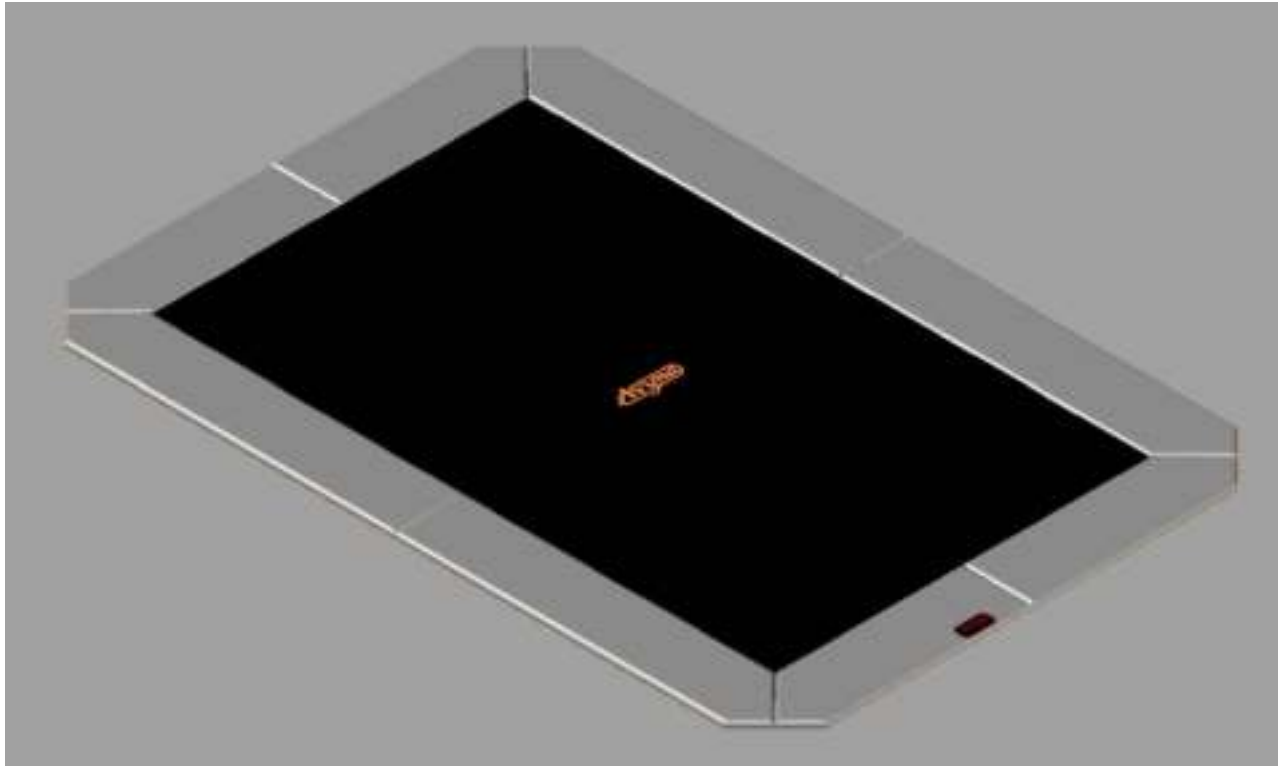

Rectangular FlatLevel