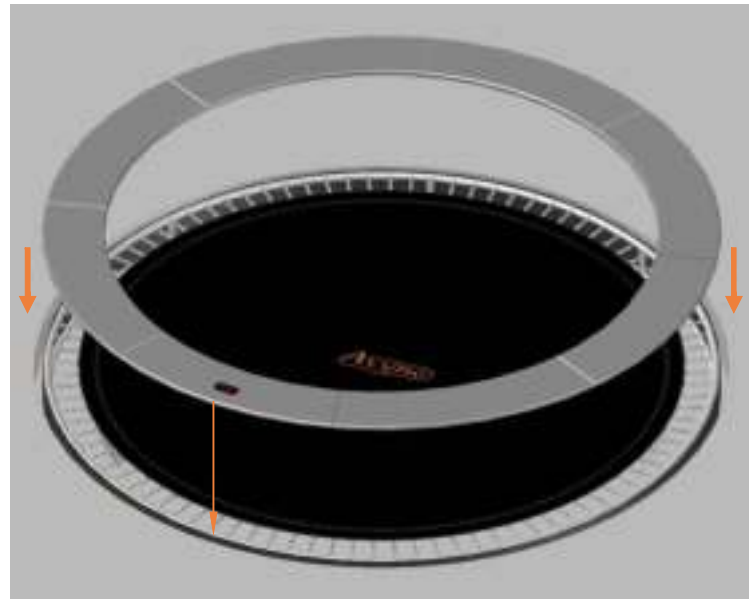

*Aryna*

Trampoline jumpingmat

Round above

# Round InGround

## Round FlatLevel

## Rectangular InGround

223: 4x spring 140mm  
234/ 238 :4x spring 175mm