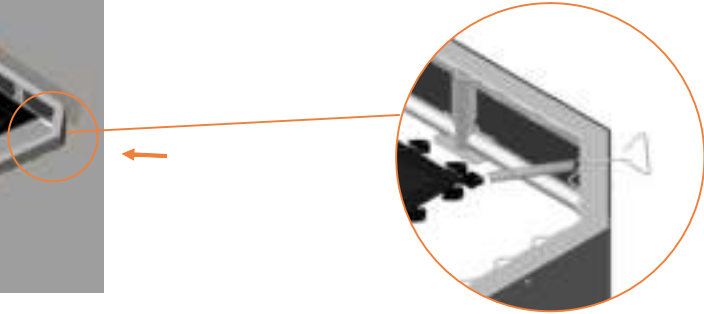

223-FL : 4x spring 140mm
234-FL/ 238-FL : 4x spring 175mm