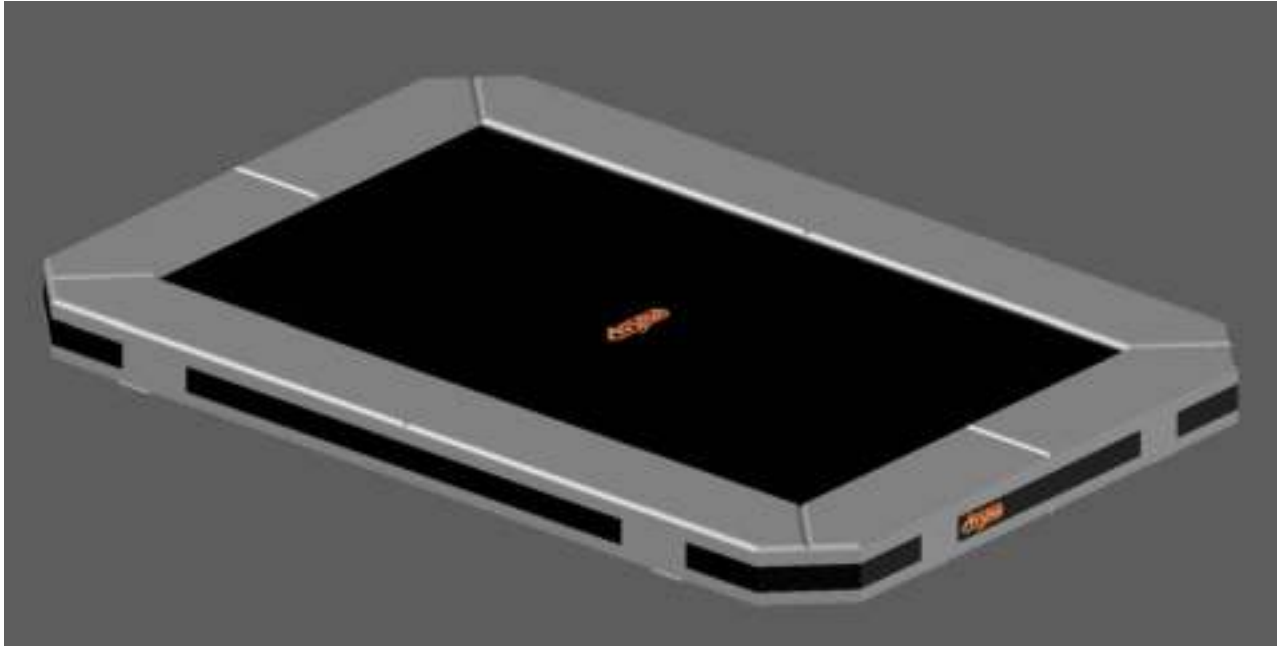

Rectangular InGround