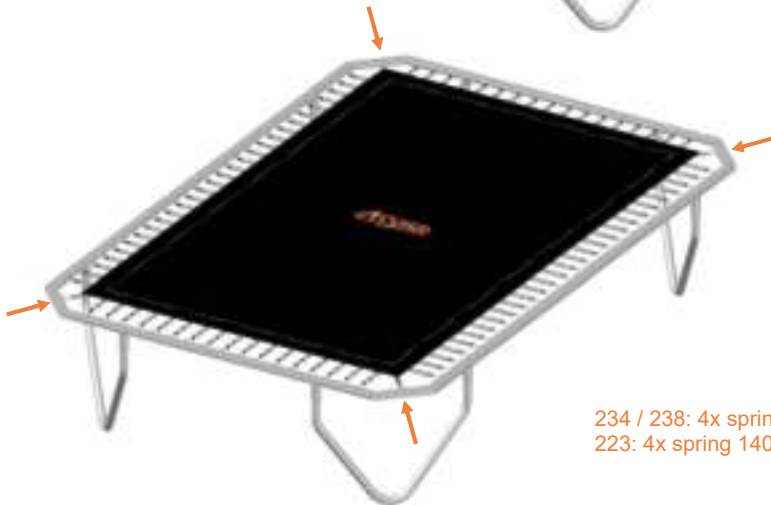

# Round InGround

## Round FlatLevel

## Rectangular Trampoline

234/238: 8x spring 215mm  
223 : 8x spring 175mm

234/238: 78/90x spring 215mm  
223: 66x spring 175mm

234 / 238: 4x spring 175mm  
223: 4x spring 140mm