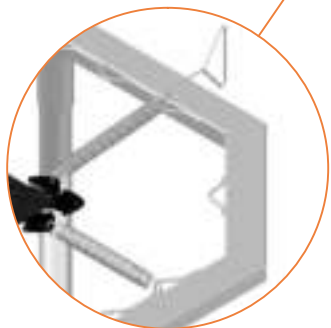

## Round FlatLevel

## Rectangular Trampoline

234/238: 8x spring 215mm  
223 : 8x spring 175mm

234/238: 78/90x spring 215mm  
223: 66x spring 175mm

234 / 238: 4x spring 175mm  
223: 4x spring 140mm