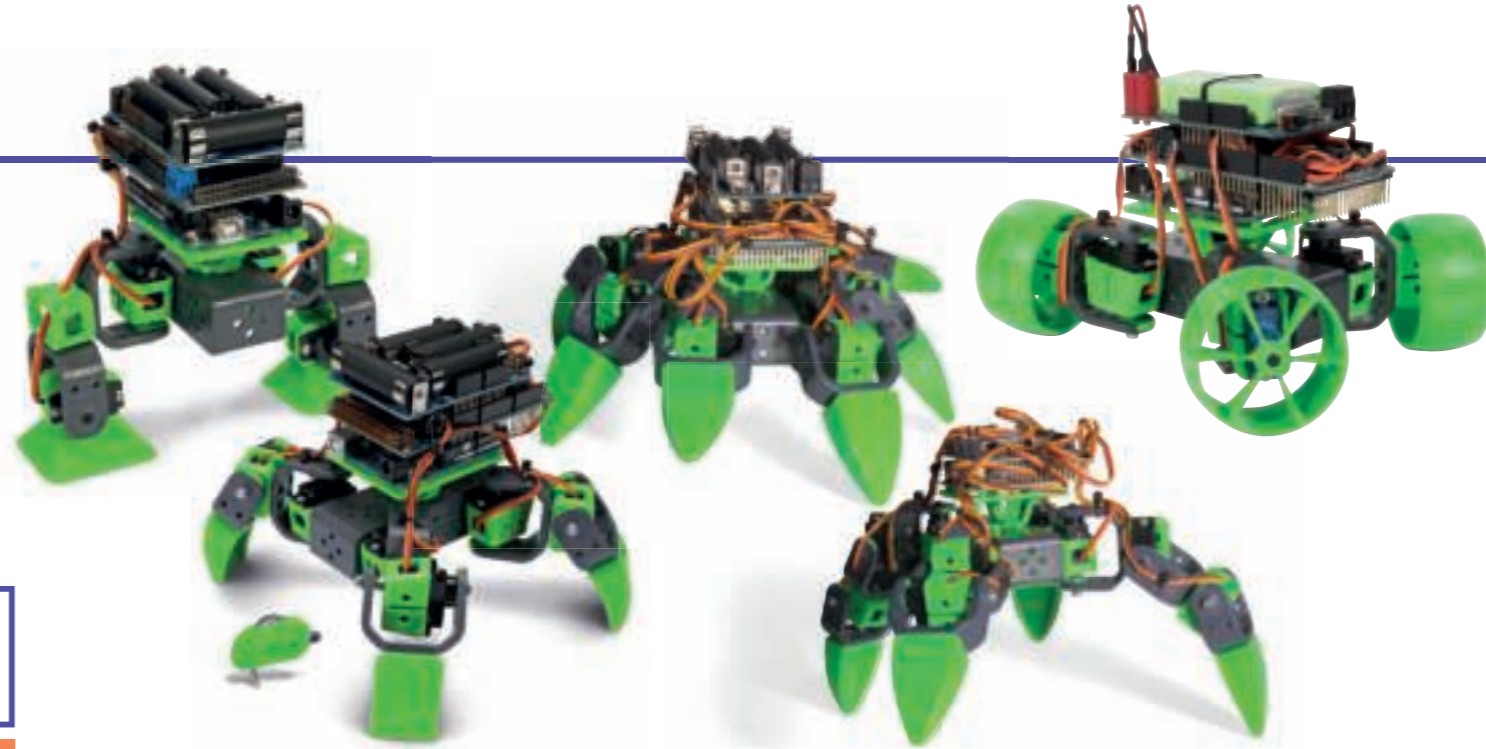

Build and program your own ALLBOT robot and enhance it with lots of extra's.

EDUCATIONAL & FUN KIT SUITED FOR KIDS AND ADULTS OF 14 YEARS AND UP

ONLINE MANUAL

PROGRAMMABLE WITH SCRATCH - PERFECT FOR KIDS!

EXAMPLE CODE AVAILABLE ONLINE

INCLUDES ALL PLASTIC PARTS TO BUILD 6 DIFFERENT ALLBOT ROBOTS

ALL SCREWS INCLUDED

ARDUINO COMPATIBLE DEVELOPMENT BOARD INCLUDED

LI-ION BATTERY INCLUDED

ROBOTICS KIT

IN THIS BOX

## EXTENDED ALLBOT® ROBOT SET

ALLBOT2

BUILD AN ARDUINO® COMPATIBLE ROBOT!

ROBOTICS KIT

build 6 different robots, multiple at a time

Arduino® compatible development board included

programmable with scratch® for kids!