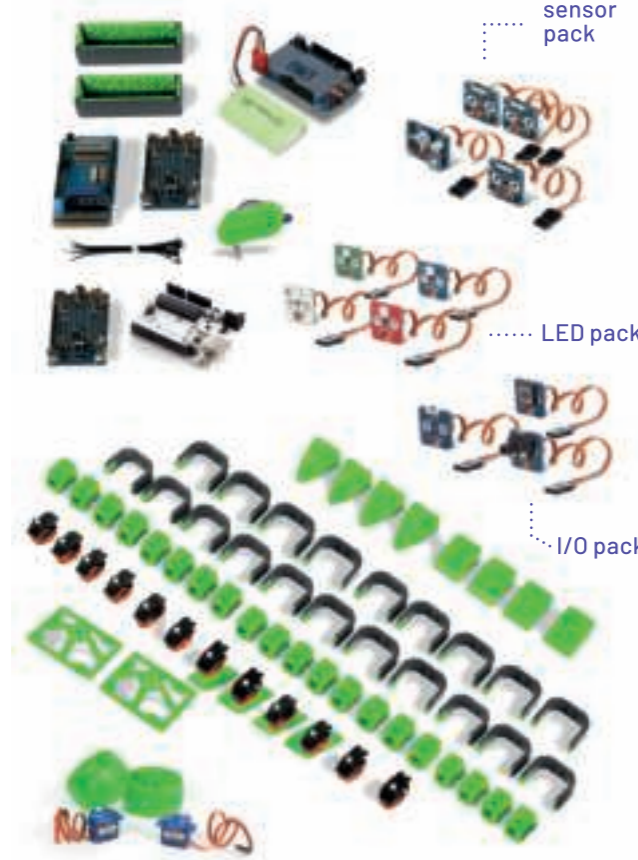

EXAMPLE CODE AVAILABLE ONLINE

INCLUDES ALL PLASTIC PARTS TO BUILD 6 DIFFERENT ALLBOT ROBOTS

ALL SCREWS INCLUDED

ARDUINO COMPATIBLE DEVELOPMENT BOARD INCLUDED

LI-ION BATTERY INCLUDED

ROBOTICS KIT

IN THIS BOX

## EXTENDED ALLBOT® ROBOT SET

ALLBOT2

BUILD AN ARDUINO® COMPATIBLE ROBOT!

ROBOTICS KIT

build 6 different robots, multiple at a time

Arduino® compatible development board included

programmable with scratch® for kids!