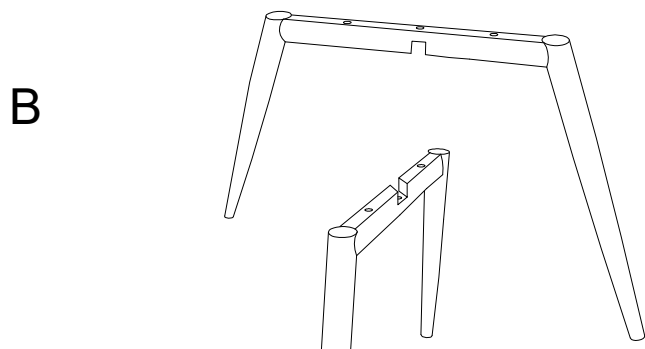

Assembly instructions for the chair, including icons for tools and materials, and a person icon.

The instructions are organized into two rows, each with a warning triangle icon:

- Top Row:** Shows an icon of an L-shaped metal bracket and a crossed-out power drill. To the right is a clock icon with the number **20'** below it.
- Bottom Row:** Shows an icon of a rectangular block being placed on a textured surface and a crossed-out block with a hole. To the right is a person icon with the number **1** below it.