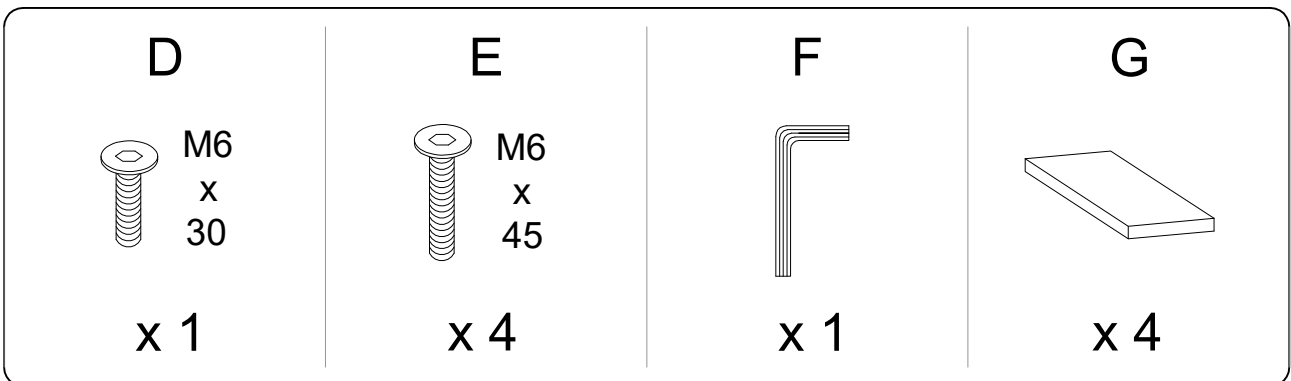

Assembly instructions for the chair, including icons for tools and materials, and a person icon.

The instructions are organized into two rows, each with a warning triangle icon:

- Top Row:** Shows an icon of an L-shaped metal bracket and a crossed-out power drill. To the right is a clock icon with the number **20'** below it.
- Bottom Row:** Shows an icon of a rectangular block being placed on a textured surface and a crossed-out block with a hole. To the right is a person icon with the number **1** below it.