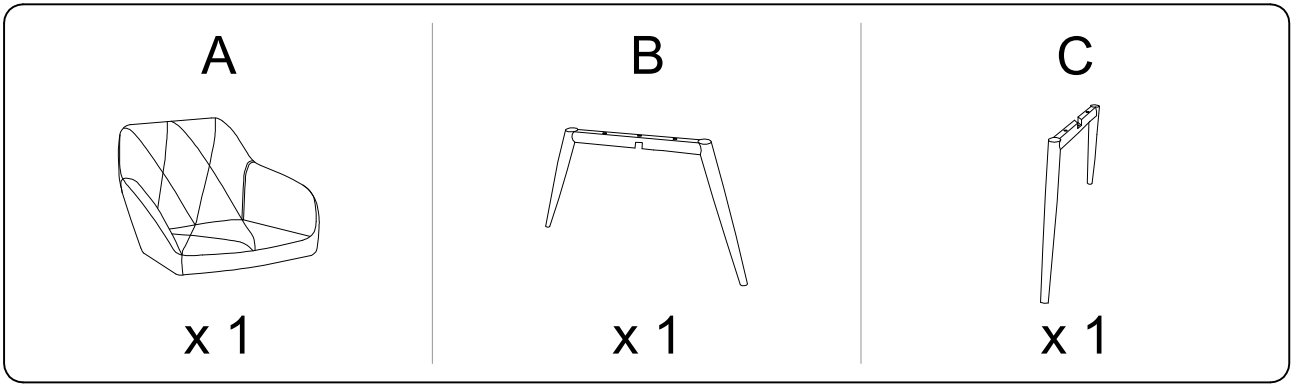

Assembly instructions for the chair, including icons for tools and materials, and a person icon.

The instructions are organized into two rows, each with a warning triangle icon:

- Top Row:** Shows an icon of an L-shaped metal bracket and a crossed-out power drill. To the right is a clock icon with the number **20'** below it.
- Bottom Row:** Shows an icon of a rectangular block being placed on a textured surface and a crossed-out block with a hole. To the right is a person icon with the number **1** below it.