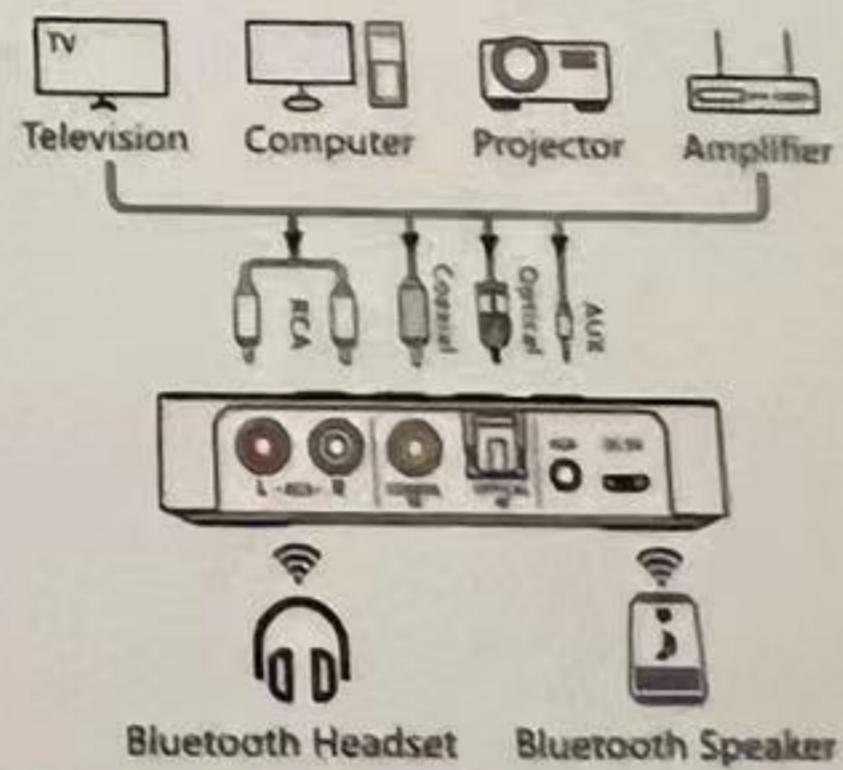

Receiver Mode

Transmitter Mode

Specifications:

Product Model: M6
 Bluetooth Version: Bluetooth 5.0
 Bluetooth Mode: Bluetooth Receive/Transmit/FM Transmit
 Wireless Range: About 10m (Barrier free)
 Input Parameter: DC 5V \approx 500mA (2.1A Max)

Interface Type: AUX/RCA/Optical/Coaxial/USB/TF Card
 Battery Capacity: 3.7V/500mAh Lithium battery
 Use Time: 8-10 Hours
 Use Method: Drive free (+Remote Control Version)
 Product Size: 92mmx65mmx20mm (L*W*H)