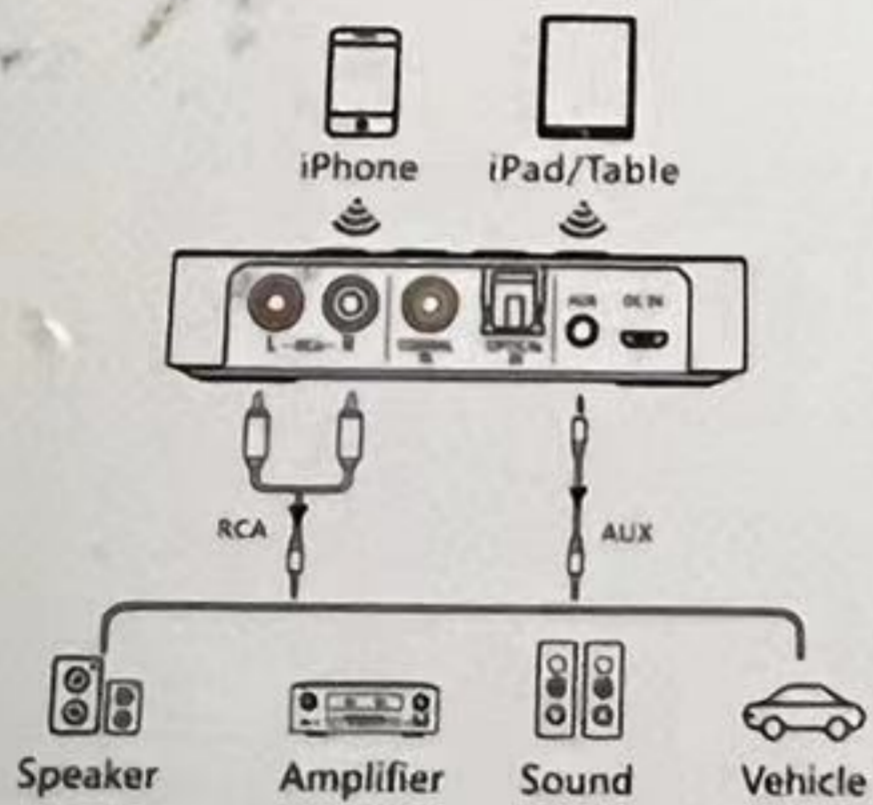

Receiver Mode

Transmitter Mode

Specifications:

Product Model: M6
 Bluetooth Version: Bluetooth 5.0
 Bluetooth Mode: Bluetooth Receive/Transmit/FM Transmit
 Wireless Range: About 10m (Barrier free)
 Input Parameter: DC 5V \approx 500mA (2.1A Max)

Interface Type: AUX/RCA/Optical/Coaxial/USB/TF Card
 Battery Capacity: 3.7V/500mAh Lithium battery
 Use Time: 8-10 Hours
 Use Method: Drive free (+Remote Control Version)
 Product Size: 92mmx65mmx20mm (L*W*H)