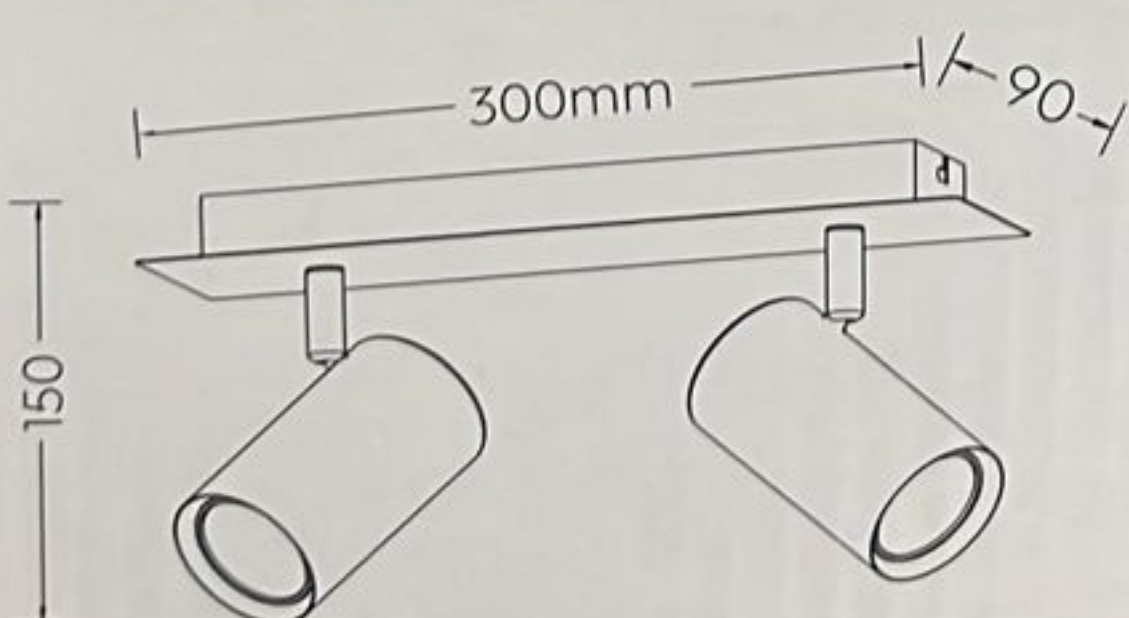

TRIO
LIGHTING FOR YOU

trio-lighting.com/
802400201

4 017807 227550

802400201

MARLEY

230V~50Hz
excl. 2x GU10 - max. 35W
class I

trio-lighting.com/
802400201

www.trio-lighting.com