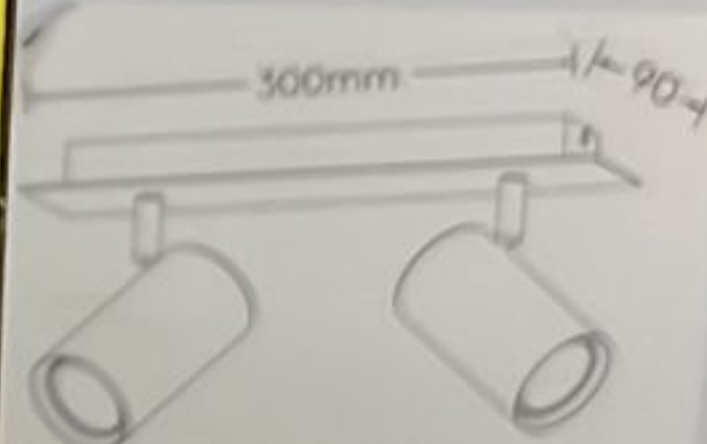

TRIO
LIGHTING FOR YOU

trio-lighting.com/
802400201

4 017807 227550

802400201

MARLEY

230V~50Hz
excl. 2x GU10 - max. 35W
class I

trio-lighting.com/
802400201

www.trio-lighting.com

802400201

802400201

LEY

Hz
GU10 - max. 35W

802400207

trio-lighting.com