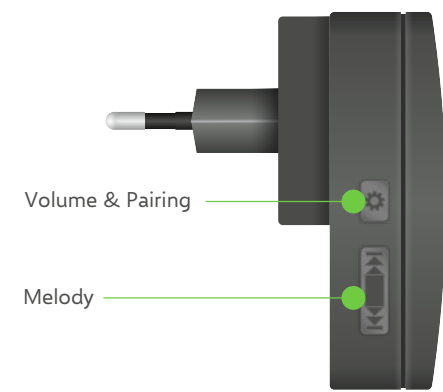

Document	: DB3000PL-P1C2B	Laurens Verdurmen
Revision nr.	: V5	Artwork Manager
Revision date	: 21-06-2021	Cosa Connects B.V.
Carton type	: -----	
Contact	: Benice Zhu _ Shenzhen MakeTop	
Size (mm)	: (h) 85 x (w) 180 x (d) 80 (excl. hanger)	

ELRO Europe  
 Postbus 9607 - Box E800  
 1006 GC Amsterdam - The Netherlands  
**GUARANTEE** | www.elro.eu

**WIRELESS DOORBELL KIT**  
 DB3000PL-P1C2B

- 0dB - 110dB Volume control
- Up to 100 m range
- 64 chimes
- Optical signalling
- Battery included