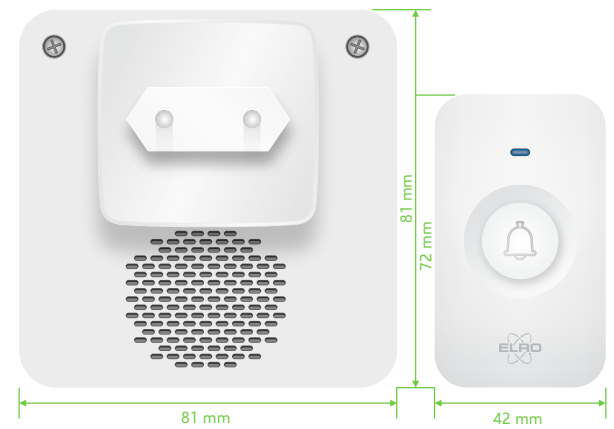

ELRO Europe
 Postbus 9607 - Box E800
 1006 GC Amsterdam - The Netherlands
GUARANTEE | www.elro.eu

0dB 110dB
Volume control

Up to 100 m

64 chimes

Optical signalling

Battery included

433MHz

Measurements