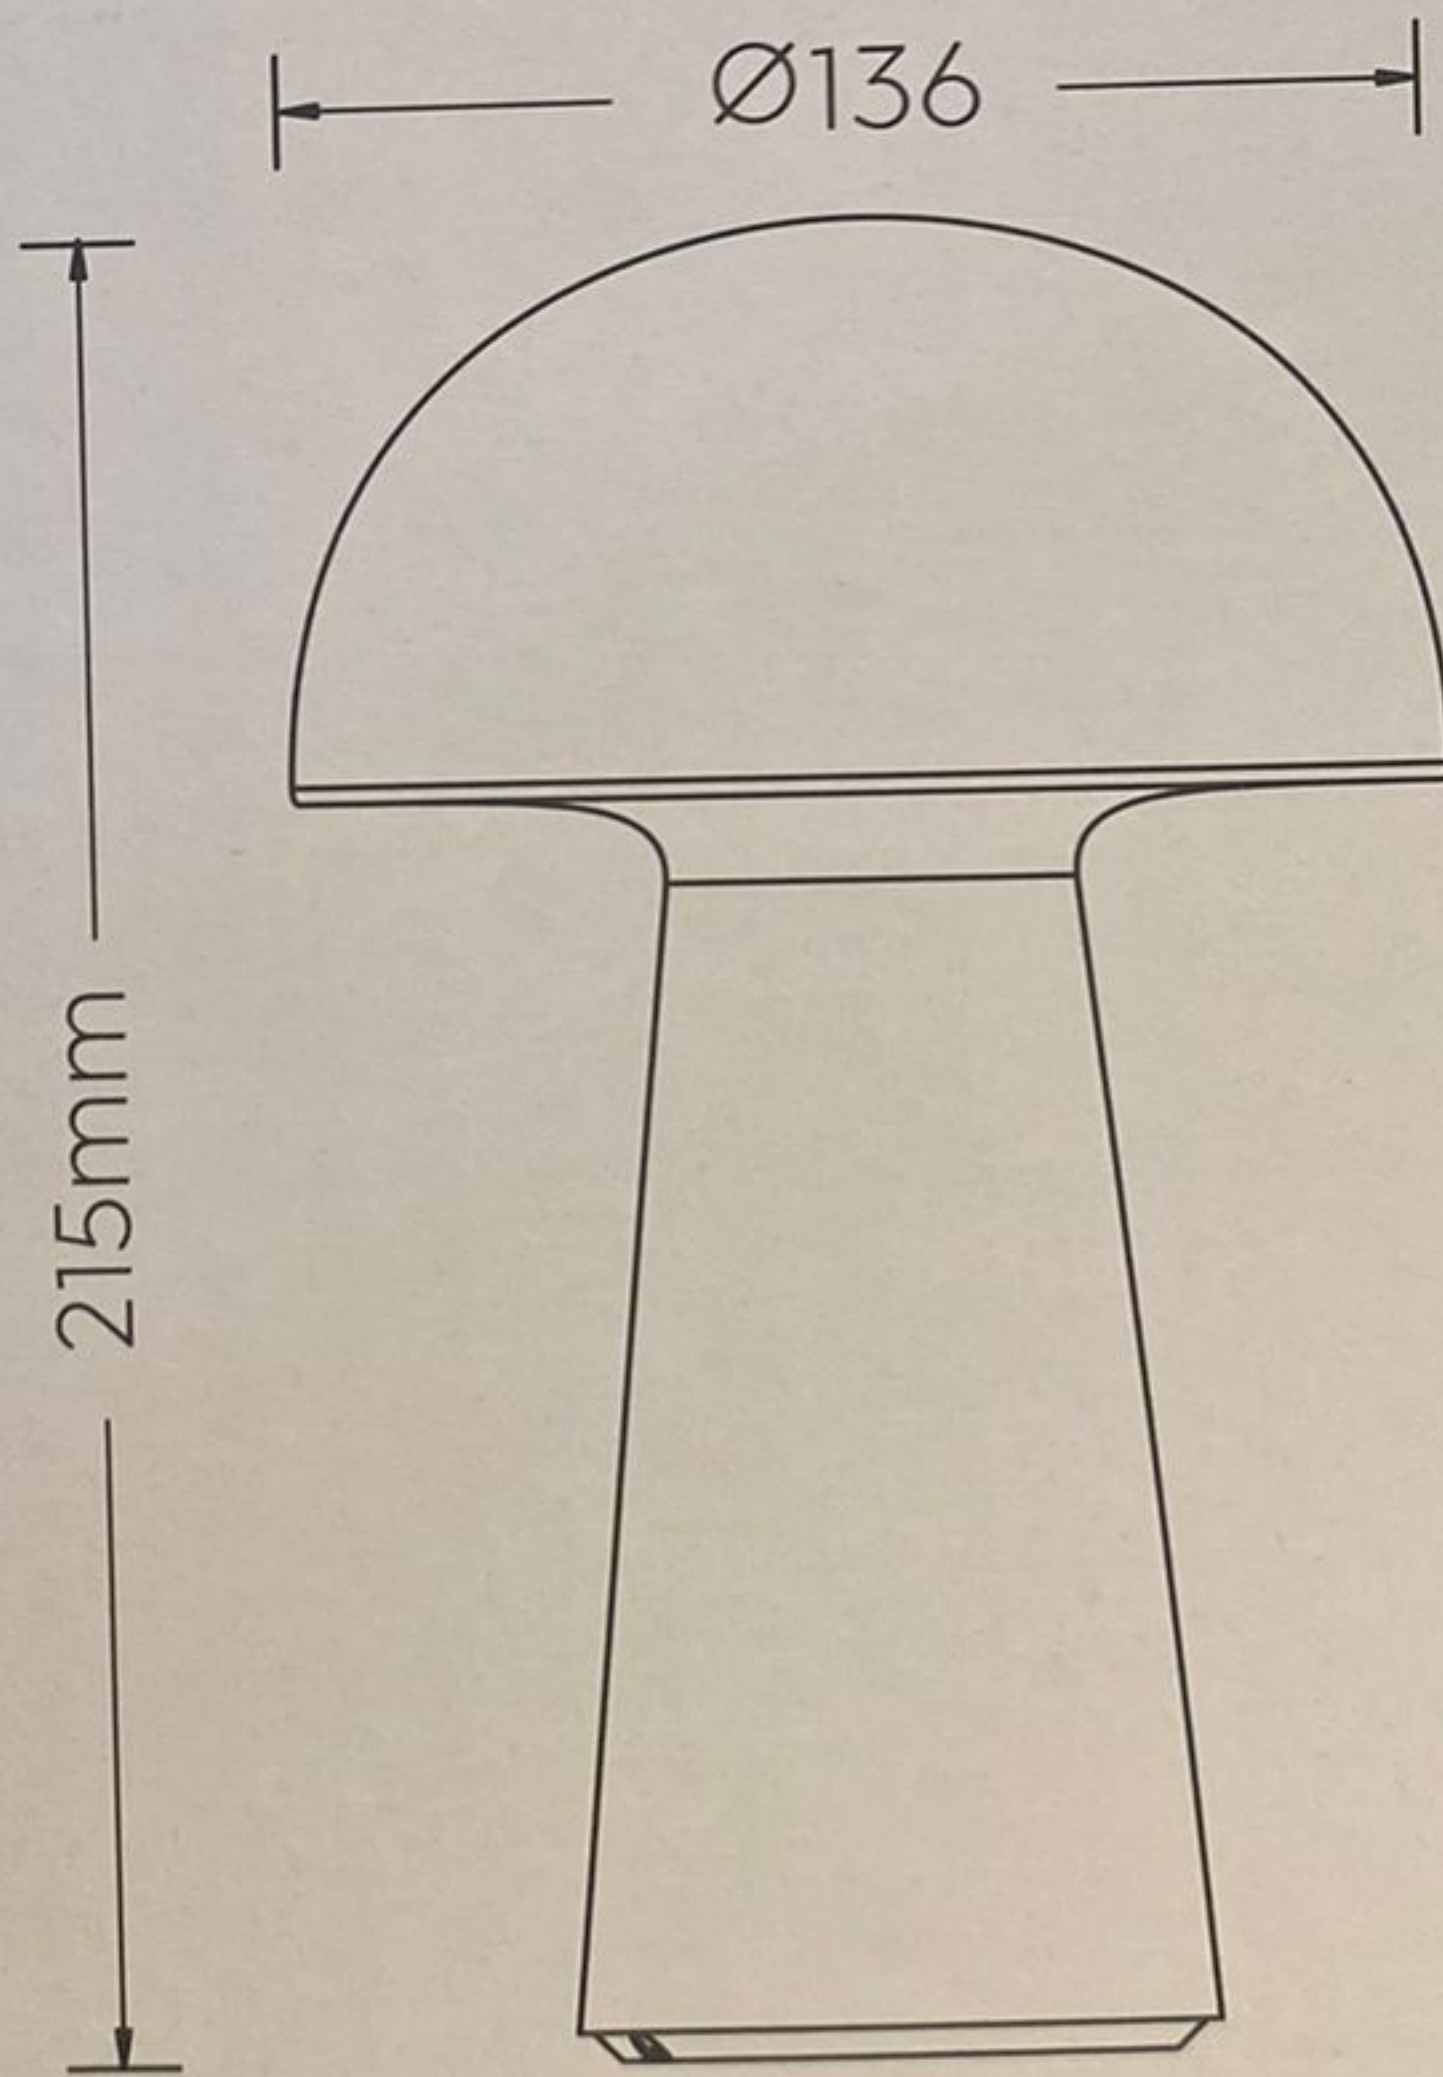

RL

live your light

LENNON

DC 5V 1A
incl. 1x LED 2W
class III

max 180lm
3000 K
>80 CRI
35000 H
15000x ON/OFF

www.reality-leuchten.de