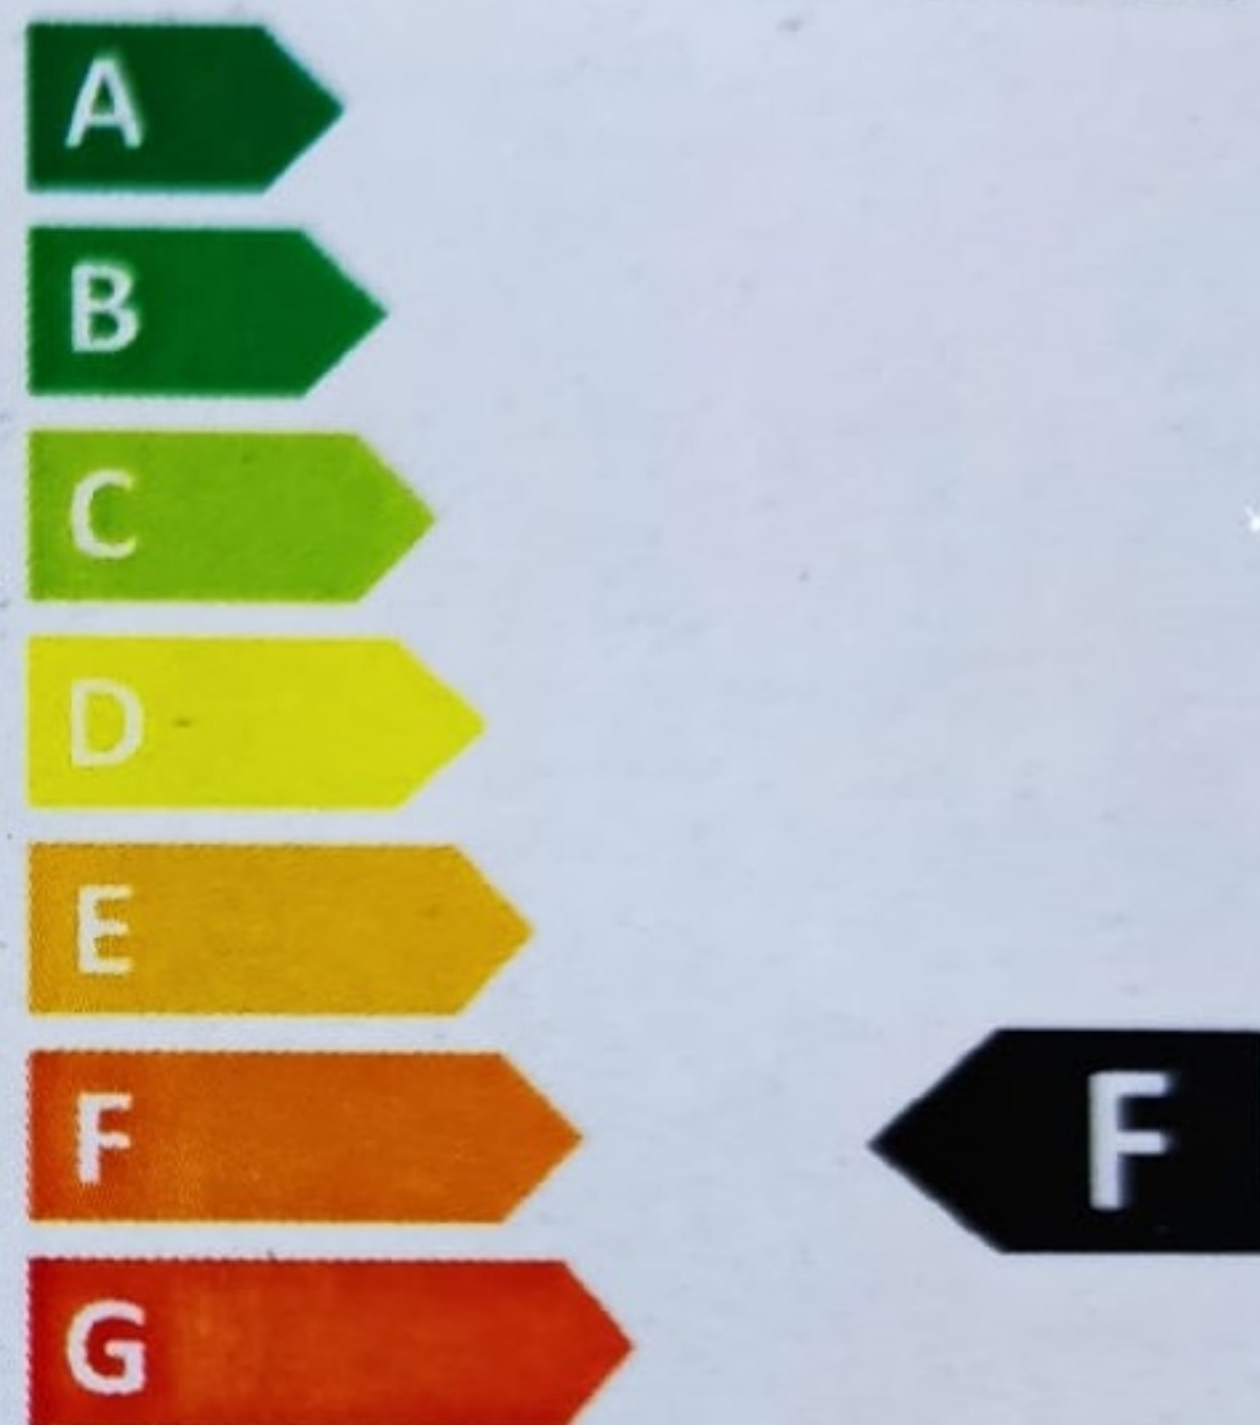

leddle[®]

LED STRIP

- 16W per meter
- 50 meters total length
- 8000W total power
- >85Ra
- 220V-240V AC
- Ultra Slim
- 10cm cuttable
- Easy Connection
- Dimmable
- High Lumen
- 30.000h
- 3 Years Warranty

Electon Srl

Rue Arthur Maes 90
1130 Belgium

Made in P.R.C.

Leddle

107105

16
kWh/1000h

2019/2015

SKU: 107105 - 50 Meter

6000K - COLD WHITE

5 430003 175286