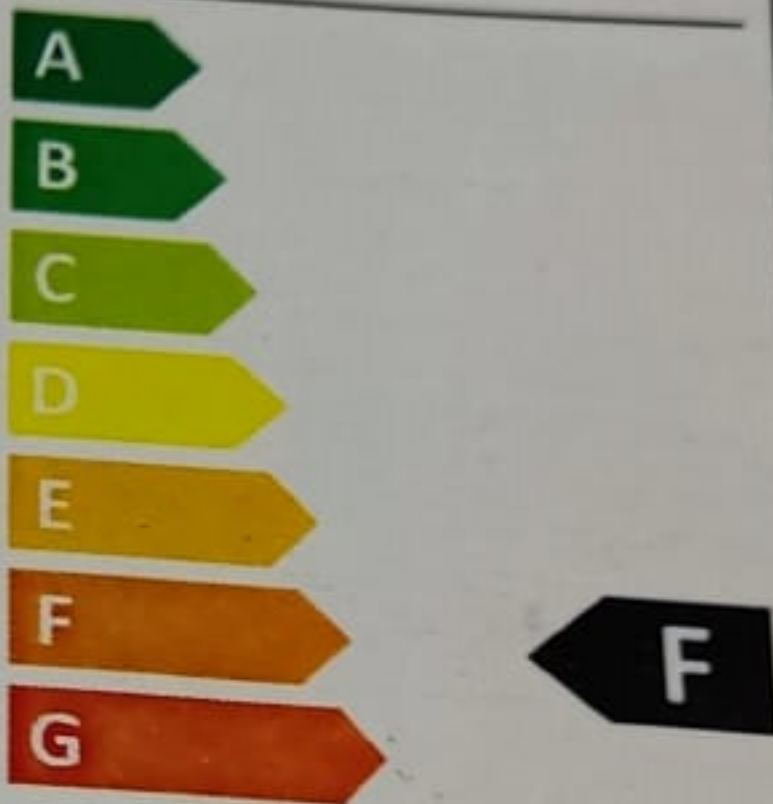

## LED STRIP

- 16W per meter
- 10 meters total length
- 160W total power
- >85Ra
- 220V-240V AC
- Ultra Slim
- 10cm cuttable
- Easy Connection
- Dimmable
- High Lumen
- 30.000h
- 3 Years Warranty

**Electon Srl**

Rue Arthur Maes 90  
1130 Belgium

Made in P.R.C. 5

**Ledde**  
107102

**16**  
kWh/1000h

2019/2015

**SKU: 107102 - 10 Meter**

6000K - COLD WHITE

430003 175286