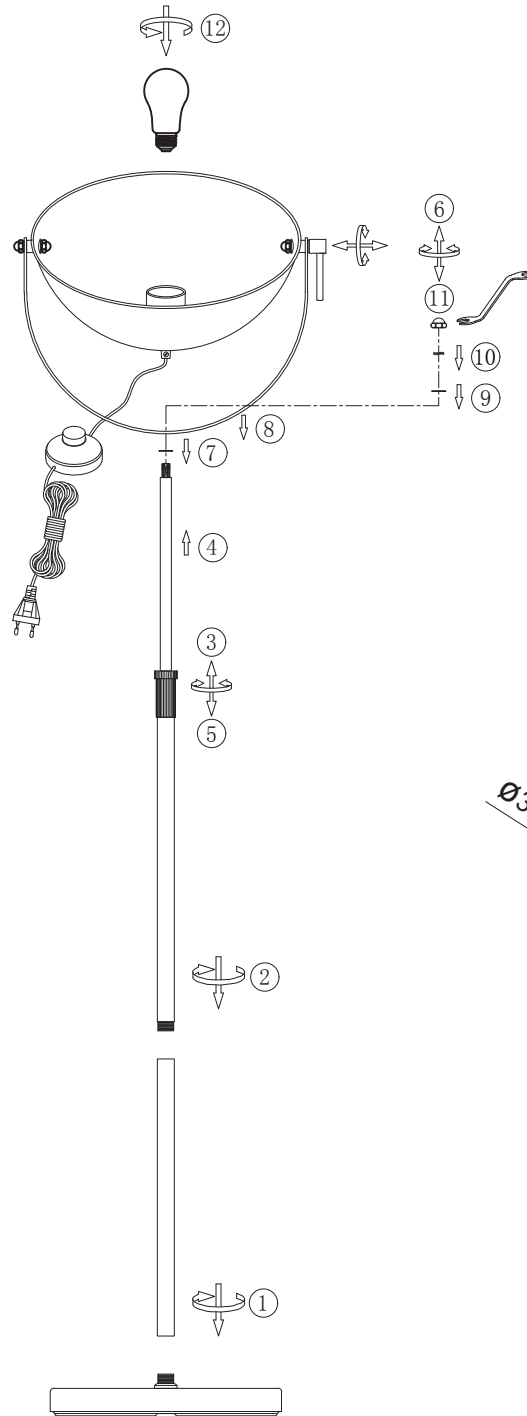

INSTRUCTION MANUAL

Magnax FL35 Black and Gold Adjustable 102508

Overall Sizes:

FittinQ B.V.

Smaragdweg 52, 5527 LB Hapert, The Netherlands
www.qazqa.nl

QAZQA