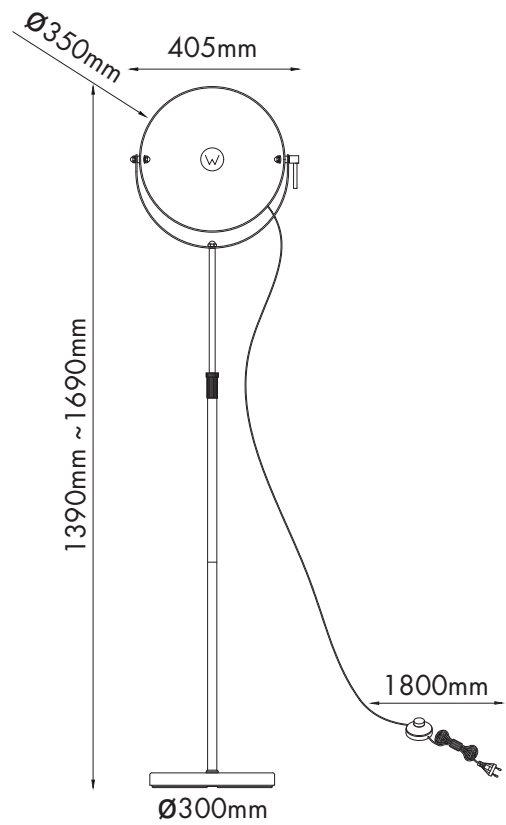

INSTRUCTION MANUAL

Magnax FL35 Black and Gold Adjustable 102508

Overall Sizes:

FittinQ B.V.

Smaragdweg 52, 5527 LB Hapert, The Netherlands
www.qazqa.nl

QAZQA