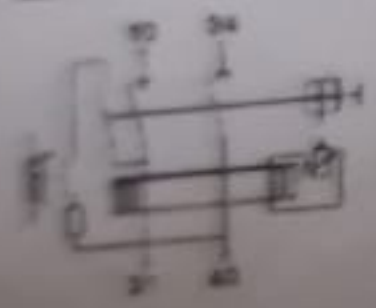

vynckier

Diff-o-Jump

2P
25A
30mA
240V~

DOJA 225/030
604300

X1

CE

General Electric
41 Woodford Avenue
Plainville, CT 06062 - USA

Made by GE in Hungary
www.gepowercontrols.com
19-03-27 08:13 -000

5 413656 043003