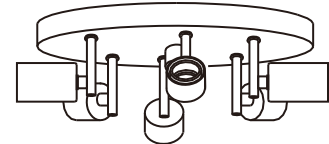

INSTRUCTION MANUAL

Drum CL

Drum CL 35 Square

Ceiling plate: 2xE27

Overall size:

Drum CL 30

Ceiling plate: 2xE27

Overall size:

Drum CL 50

Ceiling plate: 4xE27

Overall size:

Drum CL 70

Ceiling plate: 6xE27

Overall size: