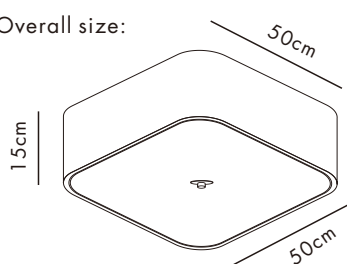

### Drum CL Deluxe 30 Square Jute

Ceiling plate: 2xE27

Overall size:

### Drum CL Deluxe 50 Square Jute

Ceiling plate: 4xE27

Overall size:

### Drum CL Deluxe 70 Square Jute

Ceiling plate: 6xE27

Overall size: