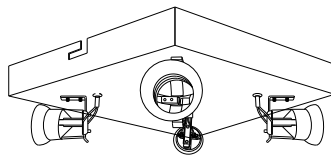

### Drum CL Deluxe 30 Square Jute

Ceiling plate: 2xE27

Overall size:

### Drum CL Deluxe 50 Square Jute

Ceiling plate: 4xE27

Overall size: