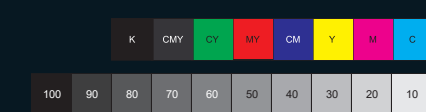

Princess Juice Verweg B.V. | 5015 BH 't Hoop | The Netherlands | www.princesshome.eu
Model Juicer | Model No.: 01.201851.01.001 | 220-240V – 50/60Hz / 160 W
Box art No.: S-201851-001 | Made in China