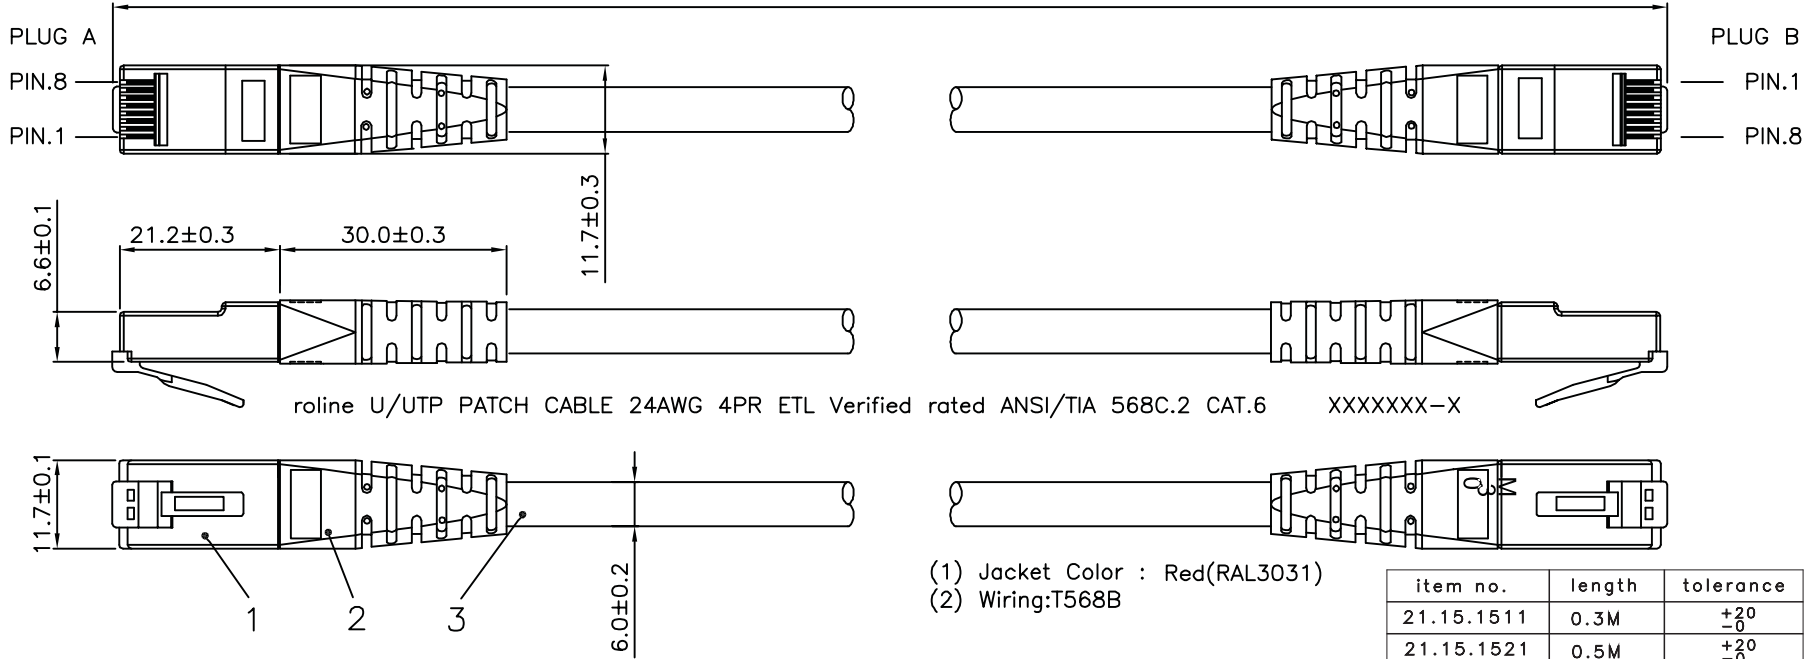

1 2 3 4 5 6

Total length (optional)

roline U/UTP PATCH CABLE 24AWG 4PR ETL Verified rated ANSI/TIA 568C.2 CAT.6 XXXXXX-X

- (1) Jacket Color : Red(RAL3031)
- (2) Wiring:T568B

item no.	length	tolerance
21.15.1511	0.3M	+20 -0
21.15.1521	0.5M	+20 -0
21.15.1531	1M	+20 -0
21.15.0924	1.5M	+20 -0
21.15.1541	2M	+20 -10
21.15.1551	3M	+20 -10
21.15.1561	5M	+30 -20
21.15.1571	7M	+30 -20
21.15.1581	10M	+30 -20
21.15.1591	15M	+30 -20
21.15.1601	20M	+70 -30

Specification :

- Material :
1. RJ45 Plug :
    - 1-1. Housing : Polycarbonate, Transparent color.
    - 1-2. Contact material : Phosphor Bronze with 50-60 micro-inch Nickel plated.
    - 1-3. Contact finished : Min. 50 micro-inch Gold plated.
  2. Molding: PVC.
  3. Cable :
    - 3-1. Jacket : PVC.
    - 3-2. Conductor : 24 AWG stranded copper.
    - 3-3. Isolation : PE.
    - 3-4. Isolation Cross Bar for 4 pairs : PE.
  4. Cable structure : U/UTP, 4 twisted pair with Cross Bar.
  5. Minimum Bending Radius: 50mm

item no	21.15.1511	21.15.1521	21.15.1531	21.15.0924	21.15.1541
	21.15.1551	21.15.1561	21.15.1571	21.15.1581	21.15.1591
Desc	ROLINE Cat 6 U/UTP Patch Cord,Red				
"#": Matching DIM.	DRAWING	23.JuL.2016	byz		
"*": Important DIM.	CHECK	23.JuL.2016	Jane		
Others General DIM.	APPROVAL	23.JuL.2016	Jaimy		
GENERAL TOLERANCE OF DIMENSIONS		DATE	NAME		
X.XXX ±0.005	SCALE	1/1 (A4)	UNIT	mm	
X.XX ±0.05			DRAWING NO.		
X.X ±0.1			DRAWING CLASSIFICATION		S
				1 OF 1	

No.	MODIFIED AREA	ORIGINAL	MODIFY	DATE	MODIFIER

1 2 3 4 5 6 10cm