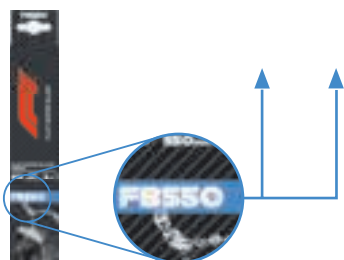

LADA

Forma		09.91-12.00	FB500	FB500	G
Granta		01.12 →	FB600	FB400	G
Kalina		11.04-02.12	FB600	FB400	G
Kalina Hatchback		07.06 →	FB600	FB400	G
Kalina Kombi		07.07 →	FB600	FB400	G
Kalina Nova		06.13 →	FB600	FB400	G
Kalina Sport		08.08 →	FB600	FB400	G
Largus	[R90]	04.12 →	FB500	FB500	G
Niva (4x4)		12.76-12.04	FB330	FB330	G
Oka		01.88-12.08	FB500		G
Priora		11.06 →	FB500	FB500	G
Priora Coupé		01.10-12.15	FB500	FB500	G
Priora Hatchback		01.08-12.15	FB500	FB500	G
Priora Kombi		01.08-12.15	FB500	FB500	G
Samara		01.84-12.13	FB530	FB530	G
Samara Hatchback		01.84-12.13	FB530	FB530	G
Serie 110		01.96-12.10	FB500	FB500	G
Serie 111		01.96-12.09	FB500	FB500	G
Serie 112		01.96-12.08	FB500	FB500	G
Serie 114		12.08-12.13	FB500	FB500	G
Serie 115		01.98-12.13	FB500	FB500	G
Serie 2100		09.75-12.13	FB330	FB330	G
Serie 2100 Kombi		01.88-12.00	FB330	FB330	G
Serie 2113		01.07 →	FB500	FB500	G
Serie 2114		10.01 →	FB500	FB500	G
Serie 2115		01.07 →	FB500	FB500	G
Serie 2120		01.97 →	FB500	FB500	G
Serie 21000		01.82-12.12	FB330	FB330	G
Serie 21000 Kombi		06.03-12.05	FB330	FB330	G
Serie 21099		01.90-01.04	FB530	FB530	G
Toscana		01.86-12.00	FB330	FB330	G
Vesta		11.15 →	FB600	FB450	G
XRAY		12.15 →	FB650	FB330	F
4x4		06.07 →	FB330	FB330	G

LANCIA

Dedra Berlina	[835]	01.89-10.99	FB530	FB480	G
Delta	[836]	06.93-12.99	FB530	FB480	G
Delta	[844]	07.08-12.14	FB600	FB450	C
Flavia		03.12 →	FB600	FB550	G