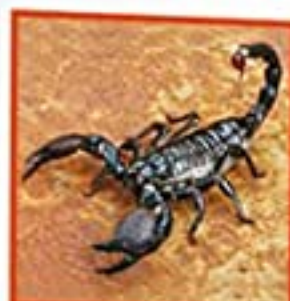

**Creepy Crawly torch and projector**  
**Torche & projecteur petites bêtes**  
**Krabbeltier-Leuchte & Projektor**  
**Insecten zaklamp en projector**  
**Linterna y proyector de bichos**  
**Torcia e proiettore di insetti**

Dung beetle

Emperor scorpion

Drury's Jewel caterpillar

Giant Atlas moth

Mexican redknee tarantula

Rhinoceros beetle

Flower mantis

Giant prickly stick insect

Praying mantis

Monarch butterfly

Cockroach

Brown-spotted locust

Goliath bird-eating spider

Ladybird

Black Swallowtail caterpillar

Four-spot orb weaver

Giant Swallowtail butterfly

Black widow spider

Western honey bee

Termites and mound

Buffalo treehopper

Leafcutter ant

Scutigera

Damselfly