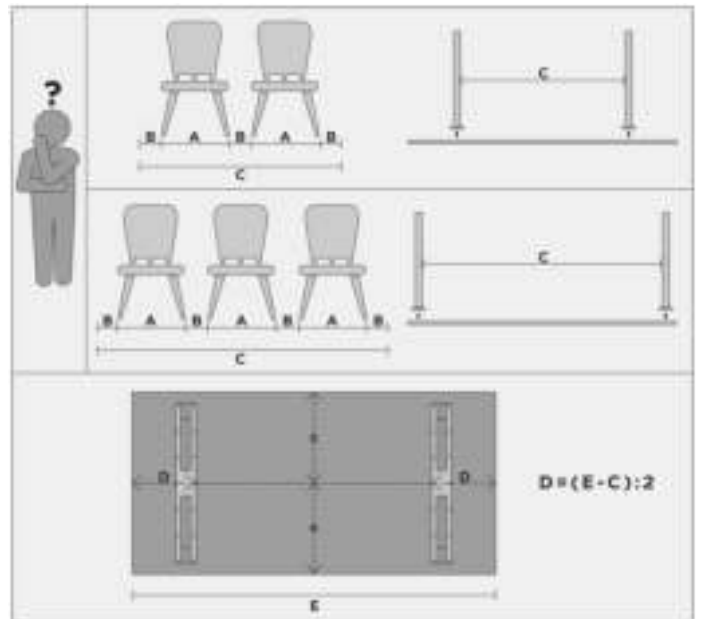

# TABLO INDUSTRIAL X-POOT

X-LEG - X-FUSSE - X-PIETEMENT

**wood** MADE BY

10

5x25mm

1

2