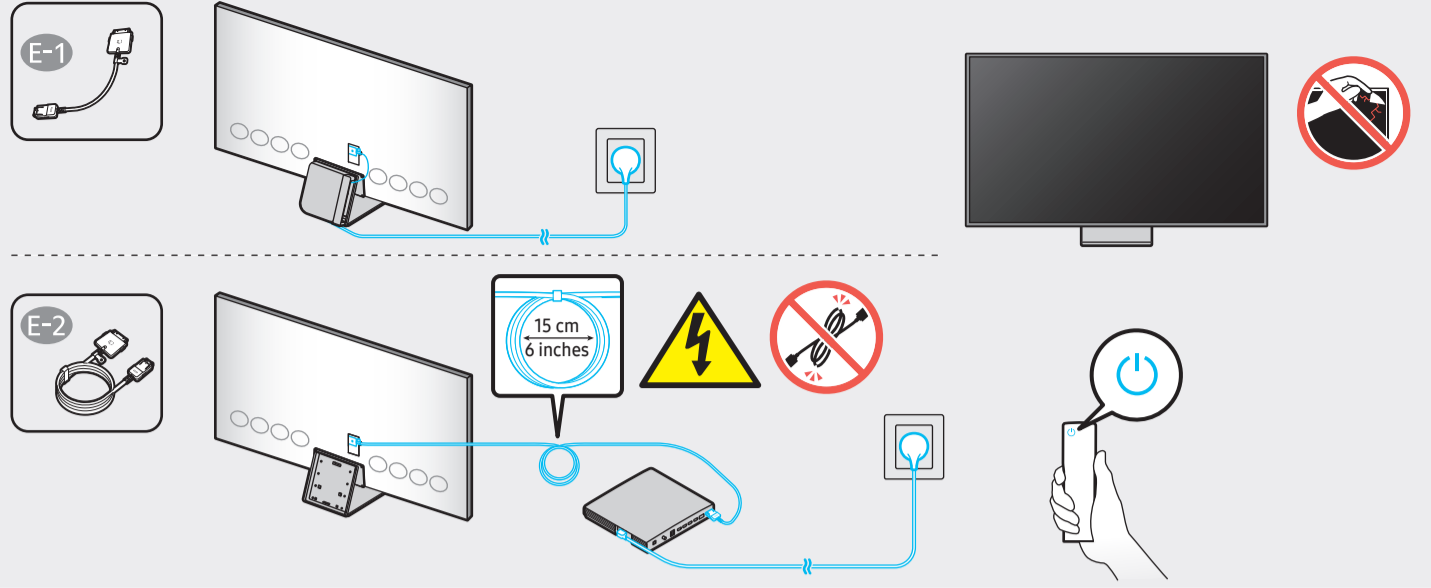

A	B	C	D	E	F	G	H
75QN700B	65.7 inches (1668.3 mm) (166.83 cm)	37.6 inches (955.6 mm) (95.56 cm)	0.7 inches (18.1 mm) (1.81 cm)	40.3 inches (1022.9 mm) (102.29 cm)	12.5 inches (318.3 mm) (31.83 cm)	74.5 inches (189 cm)	69.4 lbs (31.5 kg)	91.7 lbs (41.6 kg)
75QN800B	65.7 inches (1668.3 mm) (166.83 cm)	37.6 inches (955.6 mm) (95.56 cm)	0.7 inches (17.2 mm) (1.72 cm)	40.3 inches (1023.7 mm) (102.37 cm)	12.5 inches (318.3 mm) (31.83 cm)	74.5 inches (189 cm)	71.0 lbs (32.2 kg)	92.8 lbs (42.1 kg)
85QN800B	74.5 inches (1893.4 mm) (189.34 cm)	42.6 inches (1083.0 mm) (108.30 cm)	0.7 inches (17.4 mm) (1.74 cm)	45.3 inches (1151.5 mm) (115.15 cm)	13.4 inches (341.4 mm) (34.14 cm)	84.5 inches (214 cm)	97.7 lbs (44.3 kg)	121.9 lbs (55.3 kg)
75QN900B	65.1 inches (1654.8 mm) (165.48 cm)	37.2 inches (945.6 mm) (94.56 cm)	0.6 inches (15.4 mm) (1.54 cm)	40.0 inches (1017.4 mm) (101.74 cm)	12.5 inches (318.3 mm) (31.83 cm)	74.5 inches (189 cm)	69.9 lbs (31.7 kg)	92.2 lbs (41.8 kg)
85QN900B	73.9 inches (1876.6 mm) (187.66 cm)	42.2 inches (1071.5 mm) (107.15 cm)	0.6 inches (15.4 mm) (1.54 cm)	45.1 inches (1146.1 mm) (114.61 cm)	13.4 inches (341.4 mm) (34.14 cm)	84.5 inches (214 cm)	96.6 lbs (43.8 kg)	120.8 lbs (54.8 kg)
75QN95B	65.8 inches (1670.6 mm) (167.06 cm)	37.7 inches (958.4 mm) (95.84 cm)	0.7 inches (17.8 mm) (1.78 cm)	40.3 inches (1024.5 mm) (102.45 cm)	12.5 inches (318.3 mm) (31.83 cm)	74.5 inches (189 cm)	69.0 lbs (31.3 kg)	91.1 lbs (41.3 kg)
85QN95B	74.6 inches (1894.2 mm) (189.42 cm)	42.7 inches (1084.4 mm) (108.44 cm)	0.7 inches (17.8 mm) (1.78 cm)	45.4 inches (1153.6 mm) (115.36 cm)	13.4 inches (341.4 mm) (34.14 cm)	84.5 inches (214 cm)	95.7 lbs (43.4 kg)	119.9 lbs (54.4 kg)