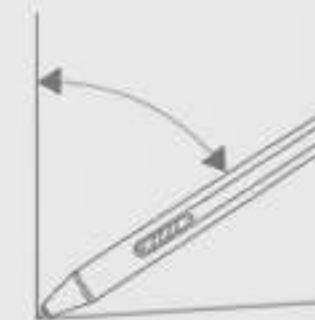

XP-PEN®

Deco L Pen Tablet

Deco L Pen Tablet

XP-PEN®

DIM. 315 x 187 x 8.8 mm

Tilt

8192 Levels

Powered by X3

#### Pen Tablet | Specifications

Product Name	Deco L Pen Tablet	Ports Included	USB-C
Product Model	IT1060	Power Input	5V = 1A
Color	Black	Compatibility	Windows 7 (or later)
Stylus	X3 Elite		Mac OS X 10.10 (or later)
Tilt	60°		Android 6.0 (or later)
Pressure Levels	8192		Chrome OS 88 (or later)
Resolution	5080 LPI		Linux